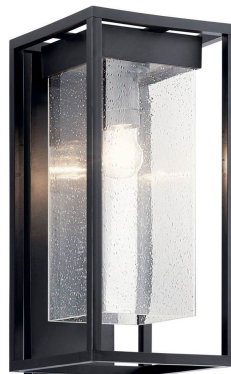

KICHLER LIGHTING : 59062BSL
QTY: 1
Mercer Collection
Black,Silver Finish
W:9.00 x H:18.75 x E:10.50