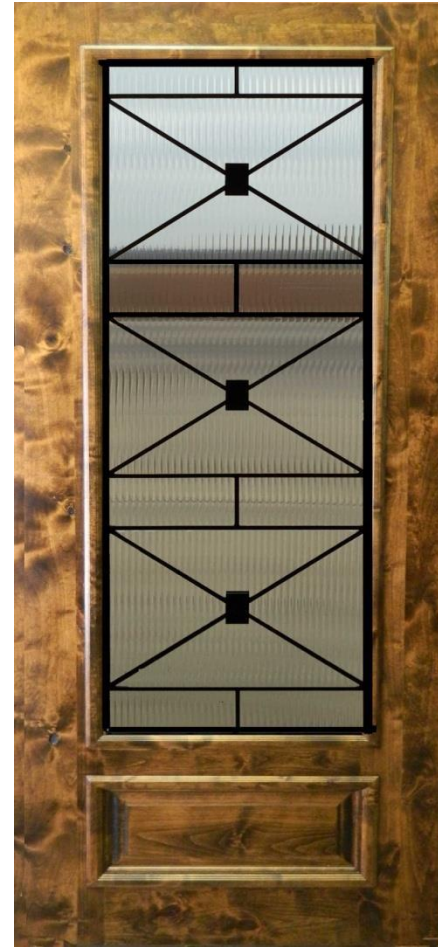

*629 ¾ 10 8ft. Alder**
Reeded

***Available with clear, reeded, flemish, or rain glass.**

Newmark Homes Houston

3'0" X 8'0" Group "B"

*631 ¾ 8ft. 10 Alder**
Reeded

*632 ¾ 10 8ft. Alder**
Reeded

***Available with clear, reeded, flemish, or rain glass.**