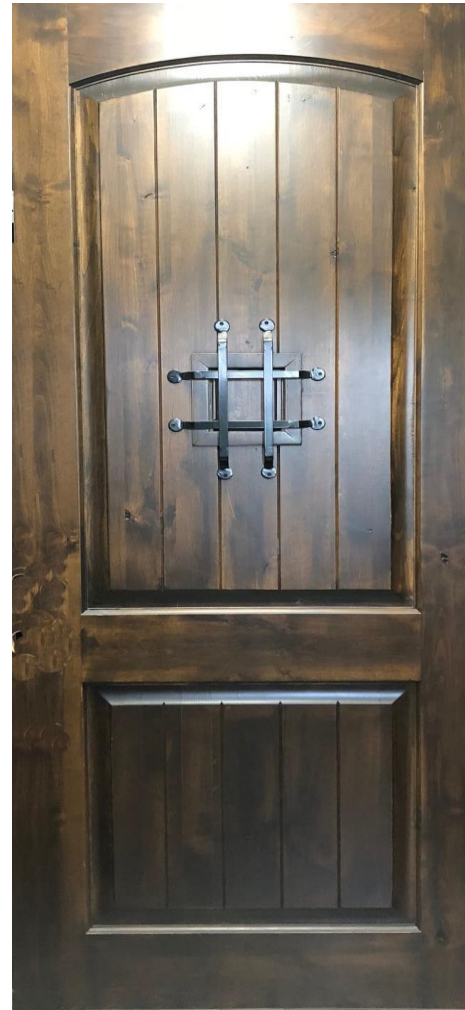

ST-Arch-8-Alder
Speakeasy + Iron Grille

*Available with clear, reeded, flemish, or rain glass.