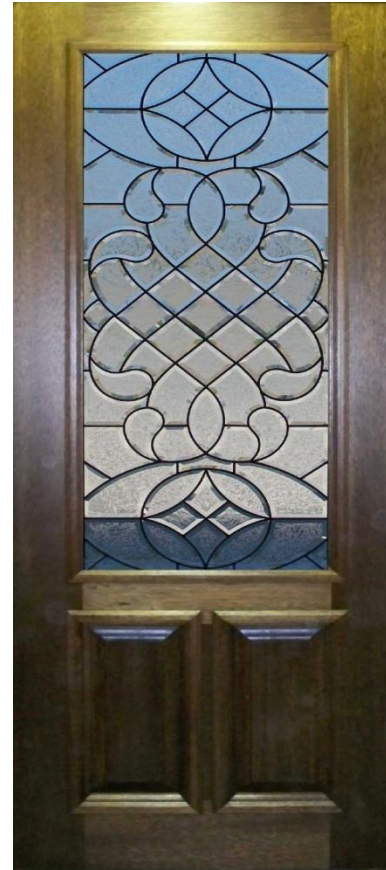

3'0" X 8'0" Group "A"

Westminster 2/3 8ft.
Zinc Caming
½ Clear ½ Gluechip Glass

New Orleans ¾ 8ft.
All Obscure
Zinc Caming
Gluechip Glass

New Orleans 2/3 8ft. All Obscure
Zinc Caming
Glue Chip Glass

Atlantis ¾ 8ft. All Obscure
Zinc Caming
Glue Chip Glass