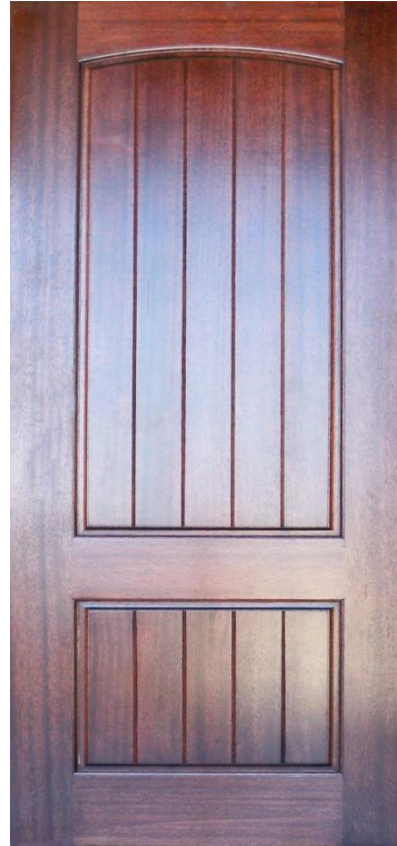

ST-Arch-8-Mahogany