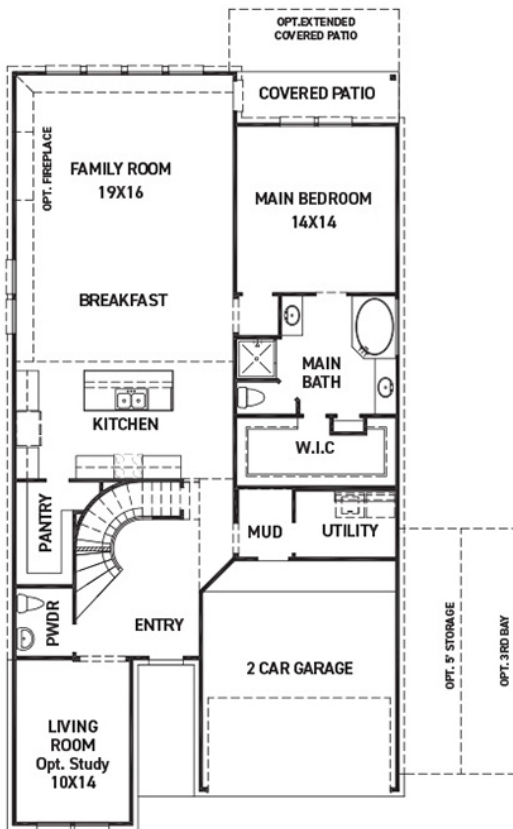

N

Newton

ELEVATION E

These drawings are conceptual only and are for the convenience of reference. They should not be relied upon as representations, express or implied, of the final detail of the residences. The builder expressly reserves the right to make modifications, revisions, and changes it deems desirable in its sole and absolute discretion. Dimensions and square footages are approximate and may vary with actual construction. Due to design and footage requirements not all options/elevations are available in all locations.

newmarkhomes.com

FIRST FLOOR PLAN

SECOND FLOOR PLAN

FEATURES:

- 2,528 SQUARE FT.
- 3 BEDROOM
- 2 1/2 BATHROOM
- 2 CAR GARAGE

OPT. POINTED VAULT
OPT. ARCHED VAULT

OPT. BEDROOM 4
W/ BATH 3

OPT. MAIN BATH
LAYOUT W/ ENLARGED
SHOWER

OPT. ENLARGED MAIN
SHOWER W/ TUB

OPT. EXTENDED
MEDIA ROOM
+66 SQ.

OPT. BEDROOM 5
@ MEDIA ROOM
+66 SQ.

REV 02/24 (453N)

These drawings are conceptual only and are for the convenience of reference. They should not be relied upon as representations, express or implied, of the final detail of the residences. The builder expressly reserves the right to make modifications, revisions, and changes it deems desirable in its sole and absolute discretion. Dimensions and square footages are approximate and may vary with actual construction. Due to design and footage requirements not all options/elevations are available in all locations.