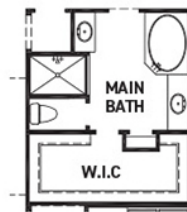

newmarkhomes.com

FIRST FLOOR PLAN

SECOND FLOOR PLAN

FEATURES:

- 2,528 SQUARE FT.
- 3 BEDROOM
- 2 1/2 BATHROOM
- 2 CAR GARAGE

OPT. POINTED VAULT
OPT. ARCHED VAULT

OPT. BEDROOM 4
W/ BATH 3

OPT. MAIN BATH
LAYOUT W/ ENLARGED
SHOWER

OPT. ENLARGED MAIN
SHOWER W/ TUB

OPT. EXTENDED
MEDIA ROOM
+66 SQ.

OPT. BEDROOM 5
@ MEDIA ROOM
+66 SQ.

REV 02/24 (453N)

These drawings are conceptual only and are for the convenience of reference. They should not be relied upon as representations, express or implied, of the final detail of the residences. The builder expressly reserves the right to make modifications, revisions, and changes it deems desirable in its sole and absolute discretion. Dimensions and square footages are approximate and may vary with actual construction. Due to design and footage requirements not all options/elevations are available in all locations.