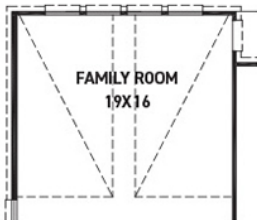

newmarkhomes.com

FIRST FLOOR PLAN

SECOND FLOOR PLAN

FEATURES:

- 2,528 SQUARE FT.
- 3 BEDROOM
- 2 1/2 BATHROOM
- 2 CAR GARAGE

OPT. POINTED VAULT
OPT. ARCHED VAULT

OPT. BEDROOM 4
W/ BATH 3

OPT. MAIN BATH
LAYOUT W/ ENLARGED
SHOWER

OPT. ENLARGED MAIN
SHOWER W/ TUB

OPT. EXTENDED
MEDIA ROOM
+66 SQ.

OPT. BEDROOM 5
@ MEDIA ROOM
+66 SQ.

REV 02/24 (453N)

These drawings are conceptual only and are for the convenience of reference. They should not be relied upon as representations, express or implied, of the final detail of the residences. The builder expressly reserves the right to make modifications, revisions, and changes it deems desirable in its sole and absolute discretion. Dimensions and square footages are approximate and may vary with actual construction. Due to design and footage requirements not all options/elevations are available in all locations.