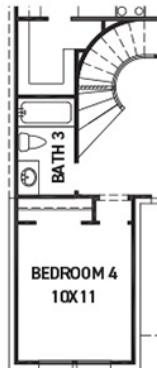

newmarkhomes.com

FIRST FLOOR PLAN

SECOND FLOOR PLAN

FEATURES:

- 2,528 SQUARE FT.
- 3 BEDROOM
- 2 1/2 BATHROOM
- 2 CAR GARAGE

OPT. POINTED VAULT
OPT. ARCHED VAULT

OPT. BEDROOM 4
W/ BATH 3

OPT. MAIN BATH
LAYOUT W/ ENLARGED
SHOWER

OPT. ENLARGED MAIN
SHOWER W/ TUB

OPT. EXTENDED
MEDIA ROOM
+66 SQ.

OPT. BEDROOM 5
@ MEDIA ROOM
+66 SQ.

REV 02/24 (453N)

These drawings are conceptual only and are for the convenience of reference. They should not be relied upon as representations, express or implied, of the final detail of the residences. The builder expressly reserves the right to make modifications, revisions, and changes it deems desirable in its sole and absolute discretion. Dimensions and square footages are approximate and may vary with actual construction. Due to design and footage requirements not all options/elevations are available in all locations.