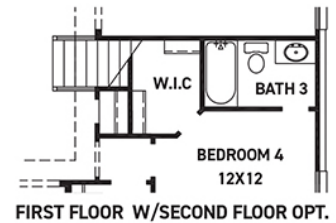

[newmarkhomes.com](http://newmarkhomes.com)

FIRST FLOOR PLAN

OPT. SECOND FLOOR  
GAME ROOM  
+288 SQ. FT.

OPT. SECOND FLOOR  
GAME ROOM & MEDIA  
+475 SQ. FT.

FEATURES:

- 2,354 SQUARE FT.
- 4 BEDROOM
- 3 BATHROOM
- 2 CAR GARAGE