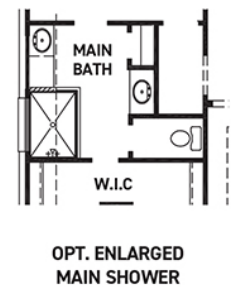

[newmarkhomes.com](http://newmarkhomes.com)

FIRST FLOOR PLAN

OPT. SECOND FLOOR  
GAME ROOM  
+288 SQ. FT.

OPT. SECOND FLOOR  
GAME ROOM & MEDIA  
+475 SQ. FT.

FEATURES:

- 2,354 SQUARE FT.
- 4 BEDROOM
- 3 BATHROOM
- 2 CAR GARAGE