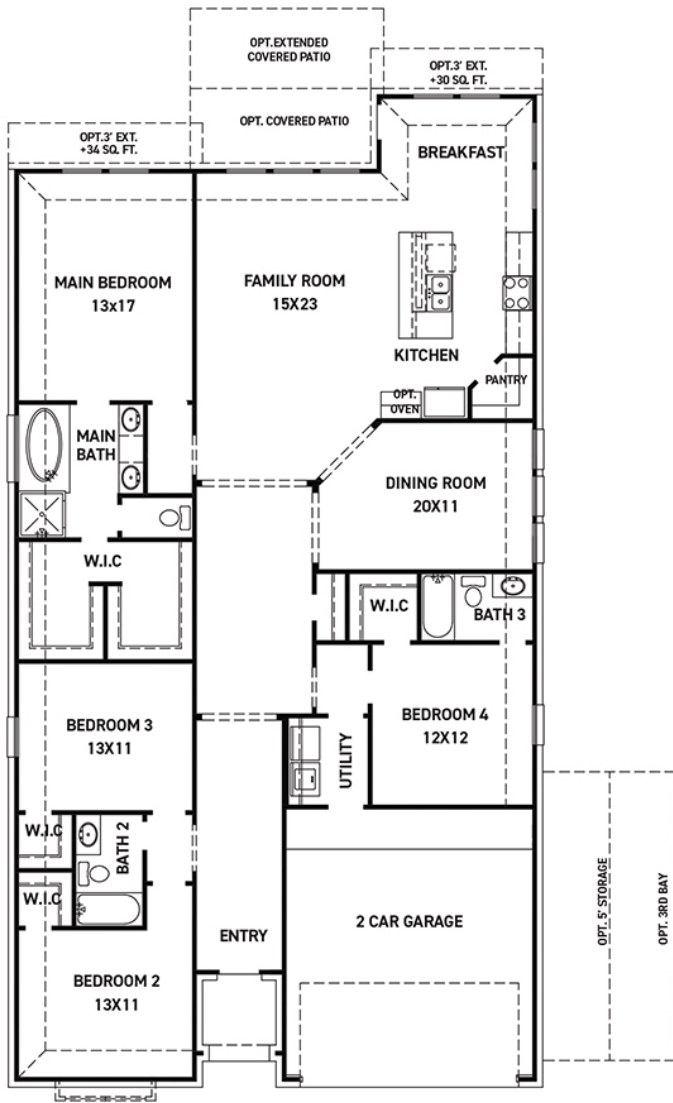

**ELEVATION 1**

**ELEVATION 2**

**ELEVATION 3**

**ELEVATION 6**

These drawings are conceptual only and are for the convenience of reference. They should not be relied upon as representations, express or implied, of the final detail of the residences. The builder expressly reserves the right to make modifications, revisions, and changes it deems desirable in its sole and absolute discretion. Dimensions and square footages are approximate and may vary with actual construction. Due to design and footage requirements not all options/elevations are available in all locations.

# Sorano

**ELEVATION 7**

**ELEVATION 8**

These drawings are conceptual only and are for the convenience of reference. They should not be relied upon as representations, express or implied, of the final detail of the residences. The builder expressly reserves the right to make modifications, revisions, and changes it deems desirable in its sole and absolute discretion. Dimensions and square footages are approximate and may vary with actual construction. Due to design and footage requirements not all options/elevations are available in all locations.

[newmarkhomes.com](http://newmarkhomes.com)

FIRST FLOOR PLAN

OPT. SECOND FLOOR  
GAME ROOM  
+288 SQ. FT.

OPT. SECOND FLOOR  
GAME ROOM & MEDIA  
+475 SQ. FT.

FEATURES:

- 2,354 SQUARE FT.
- 4 BEDROOM
- 3 BATHROOM
- 2 CAR GARAGE