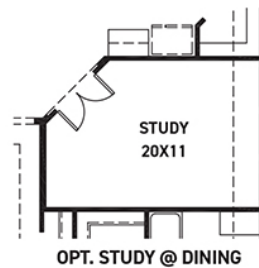

[newmarkhomes.com](http://newmarkhomes.com)

FIRST FLOOR PLAN

OPT. SECOND FLOOR  
GAME ROOM  
+288 SQ. FT.

OPT. SECOND FLOOR  
GAME ROOM & MEDIA  
+475 SQ. FT.

FEATURES:

- 2,354 SQUARE FT.
- 4 BEDROOM
- 3 BATHROOM
- 2 CAR GARAGE