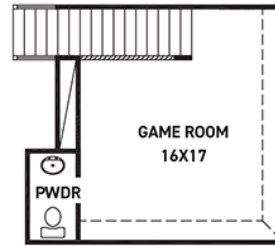

# Sorano

**ELEVATION 7**

**ELEVATION 8**

These drawings are conceptual only and are for the convenience of reference. They should not be relied upon as representations, express or implied, of the final detail of the residences. The builder expressly reserves the right to make modifications, revisions, and changes it deems desirable in its sole and absolute discretion. Dimensions and square footages are approximate and may vary with actual construction. Due to design and footage requirements not all options/elevations are available in all locations.

[newmarkhomes.com](http://newmarkhomes.com)

FIRST FLOOR PLAN

OPT. SECOND FLOOR  
GAME ROOM  
+288 SQ. FT.

OPT. SECOND FLOOR  
GAME ROOM & MEDIA  
+475 SQ. FT.

FEATURES:

- 2,354 SQUARE FT.
- 4 BEDROOM
- 3 BATHROOM
- 2 CAR GARAGE