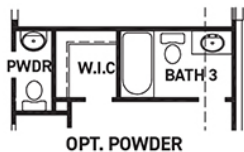

[newmarkhomes.com](http://newmarkhomes.com)

FIRST FLOOR PLAN

OPT. SECOND FLOOR  
GAME ROOM  
+288 SQ. FT.

OPT. SECOND FLOOR  
GAME ROOM & MEDIA  
+475 SQ. FT.

FEATURES:

- 2,354 SQUARE FT.
- 4 BEDROOM
- 3 BATHROOM
- 2 CAR GARAGE