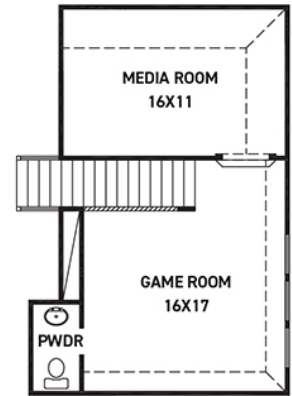

# Sorano

**ELEVATION 7**

**ELEVATION 8**

These drawings are conceptual only and are for the convenience of reference. They should not be relied upon as representations, express or implied, of the final detail of the residences. The builder expressly reserves the right to make modifications, revisions, and changes it deems desirable in its sole and absolute discretion. Dimensions and square footages are approximate and may vary with actual construction. Due to design and footage requirements not all options/elevations are available in all locations.

[newmarkhomes.com](http://newmarkhomes.com)

FIRST FLOOR PLAN

OPT. SECOND FLOOR  
GAME ROOM  
+288 SQ. FT.

OPT. SECOND FLOOR  
GAME ROOM & MEDIA  
+475 SQ. FT.

FEATURES:

- 2,354 SQUARE FT.
- 4 BEDROOM
- 3 BATHROOM
- 2 CAR GARAGE