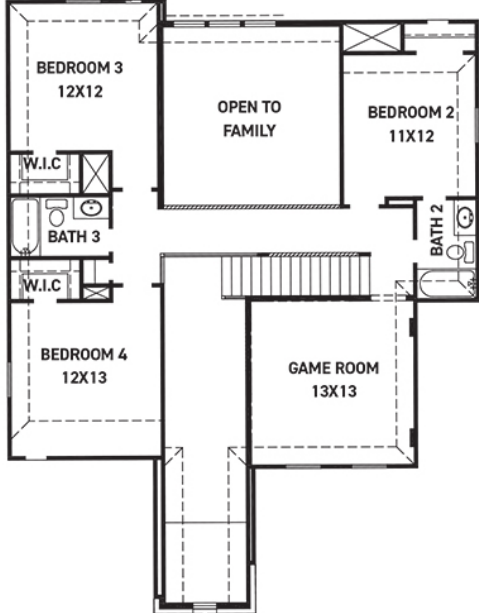

newmarkhomes.com

N

Heidelberg

ELEVATION 7

ELEVATION 8

These drawings are conceptual only and are for the convenience of reference. They should not be relied upon as representations, express or implied, of the final detail of the residences. The builder expressly reserves the right to make modifications, revisions, and changes it deems desirable in its sole and absolute discretion. Dimensions and square footages are approximate and may vary with actual construction. Due to design and footage requirements not all options/elevations are available in all locations.

NEW MARK
H O M E S

newmarkhomes.com

FIRST FLOOR PLAN

SECOND FLOOR PLAN

- FEATURES:**
- 2,799 SQUARE FT.
 - 4 BEDROOM
 - 3 1/2 BATHROOM
 - 2 CAR GARAGE

OPT. ENLARGED MAIN CLOSET

OPT. ENLARGED MAIN SHOWER

OPT. BEDROOM 5 W/ BATH 4 & EXTENDED BREAKFAST