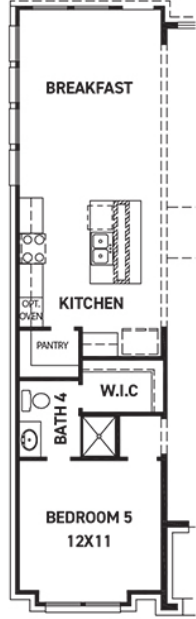

NEW MARK
H O M E S

newmarkhomes.com

FIRST FLOOR PLAN

SECOND FLOOR PLAN

- FEATURES:**
- 2,799 SQUARE FT.
 - 4 BEDROOM
 - 3 1/2 BATHROOM
 - 2 CAR GARAGE

OPT. ENLARGED MAIN CLOSET

OPT. ENLARGED MAIN SHOWER

OPT. BEDROOM 5 W/ BATH 4 & EXTENDED BREAKFAST

OPT. JACK & JILL BATHROOM

REV 10/24 (5010)

These drawings are conceptual only and are for the convenience of reference. They should not be relied upon as representations, express or implied, of the final detail of the residences. The builder expressly reserves the right to make modifications, revisions, and changes it deems desirable in its sole and absolute discretion. Dimensions and square footages are approximate and may vary with actual construction. Due to design and footage requirements not all options/elevations are available in all locations.