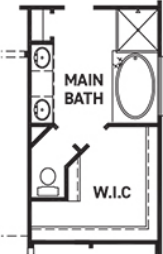

NEW MARK
H O M E S

newmarkhomes.com

FIRST FLOOR PLAN

SECOND FLOOR PLAN

- FEATURES:**
- 2,799 SQUARE FT.
 - 4 BEDROOM
 - 3 1/2 BATHROOM
 - 2 CAR GARAGE

OPT. ENLARGED MAIN CLOSET

OPT. ENLARGED MAIN SHOWER

OPT. BEDROOM 5 W/ BATH 4 & EXTENDED BREAKFAST

OPT. JACK & JILL BATHROOM

REV 10/24 (5010)

These drawings are conceptual only and are for the convenience of reference. They should not be relied upon as representations, express or implied, of the final detail of the residences. The builder expressly reserves the right to make modifications, revisions, and changes it deems desirable in its sole and absolute discretion. Dimensions and square footages are approximate and may vary with actual construction. Due to design and footage requirements not all options/elevations are available in all locations.