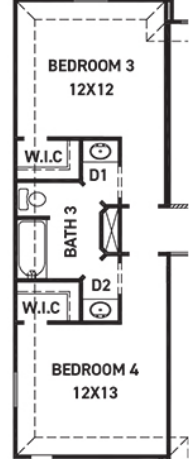

NEW MARK
H O M E S

newmarkhomes.com

FIRST FLOOR PLAN

SECOND FLOOR PLAN

- FEATURES:**
- 2,799 SQUARE FT.
 - 4 BEDROOM
 - 3 1/2 BATHROOM
 - 2 CAR GARAGE

OPT. ENLARGED MAIN CLOSET

OPT. ENLARGED MAIN SHOWER

OPT. BEDROOM 5 W/ BATH 4 & EXTENDED BREAKFAST

OPT. JACK & JILL BATHROOM

REV 10/24 (5010)

These drawings are conceptual only and are for the convenience of reference. They should not be relied upon as representations, express or implied, of the final detail of the residences. The builder expressly reserves the right to make modifications, revisions, and changes it deems desirable in its sole and absolute discretion. Dimensions and square footages are approximate and may vary with actual construction. Due to design and footage requirements not all options/elevations are available in all locations.