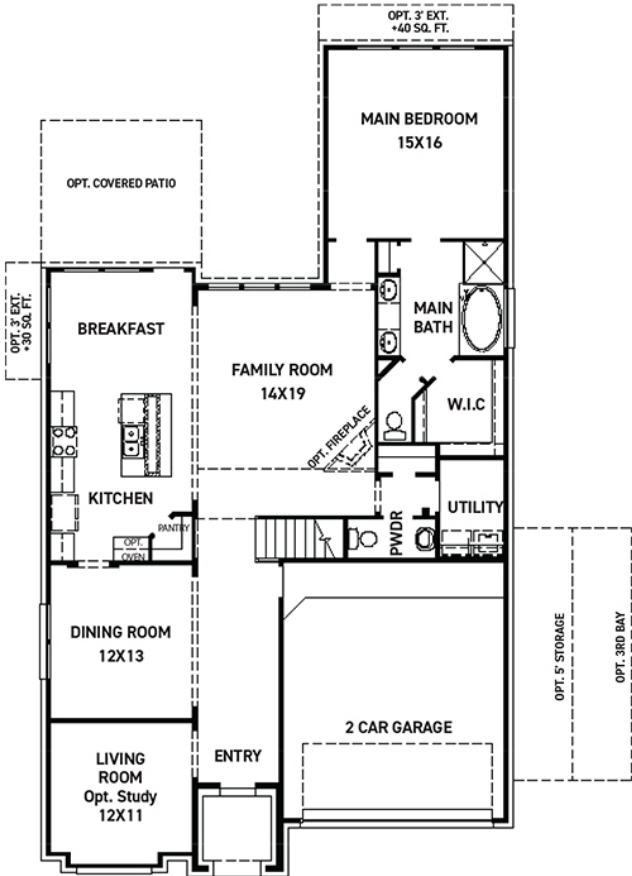

newmarkhomes.com

N

Heidelberg

ELEVATION 7

ELEVATION 8

These drawings are conceptual only and are for the convenience of reference. They should not be relied upon as representations, express or implied, of the final detail of the residences. The builder expressly reserves the right to make modifications, revisions, and changes it deems desirable in its sole and absolute discretion. Dimensions and square footages are approximate and may vary with actual construction. Due to design and footage requirements not all options/elevations are available in all locations.

NEW MARK
H O M E S

newmarkhomes.com

FIRST FLOOR PLAN

SECOND FLOOR PLAN

- FEATURES:**
- 2,799 SQUARE FT.
 - 4 BEDROOM
 - 3 1/2 BATHROOM
 - 2 CAR GARAGE

OPT. ENLARGED MAIN CLOSET

OPT. ENLARGED MAIN SHOWER

OPT. BEDROOM 5 W/ BATH 4 & EXTENDED BREAKFAST