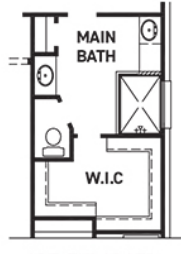

NEW MARK
H O M E S

newmarkhomes.com

FIRST FLOOR PLAN

SECOND FLOOR PLAN

- FEATURES:**
- 2,799 SQUARE FT.
 - 4 BEDROOM
 - 3 1/2 BATHROOM
 - 2 CAR GARAGE

OPT. ENLARGED MAIN CLOSET

OPT. ENLARGED MAIN SHOWER

OPT. BEDROOM 5 W/ BATH 4 & EXTENDED BREAKFAST

OPT. JACK & JILL BATHROOM

REV 10/24 (5010)

These drawings are conceptual only and are for the convenience of reference. They should not be relied upon as representations, express or implied, of the final detail of the residences. The builder expressly reserves the right to make modifications, revisions, and changes it deems desirable in its sole and absolute discretion. Dimensions and square footages are approximate and may vary with actual construction. Due to design and footage requirements not all options/elevations are available in all locations.