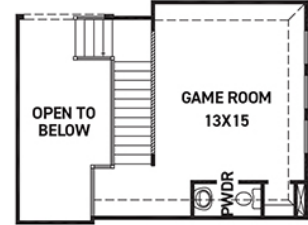

ELEVATION 6

ELEVATION 7

ELEVATION 8

These drawings are conceptual only and are for the convenience of reference. They should not be relied upon as representations, express or implied, of the final detail of the residences. The builder expressly reserves the right to make modifications, revisions, and changes it deems desirable in its sole and absolute discretion. Dimensions and square footages are approximate and may vary with actual construction. Due to design and footage requirements not all options/elevations are available in all locations.

FIRST FLOOR PLAN

FEATURES:

- 2,449 SQUARE FT.
- 4 BEDROOM
- 3 BATHROOM
- 3 CAR GARAGE

OPT. SECOND FLOOR
GAME ROOM & BEDROOM 5/BATH 4
+643 SQ. FT.

OPT. SECOND FLOOR
GAME ROOM
+302 SQ. FT.

OPT. SECOND FLOOR
GAME ROOM & MEDIA
+502 SQ. FT.