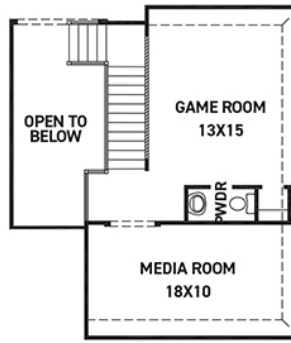

FIRST FLOOR PLAN

FEATURES:

- 2,449 SQUARE FT.
- 4 BEDROOM
- 3 BATHROOM
- 3 CAR GARAGE

OPT. SECOND FLOOR
GAME ROOM & BEDROOM 5/BATH 4
+643 SQ. FT.

OPT. SECOND FLOOR
GAME ROOM
+302 SQ. FT.

OPT. SECOND FLOOR
GAME ROOM & MEDIA
+502 SQ. FT.

OPT. SECOND FLOOR GAME ROOM, MEDIA,
& BEDROOM 5/BATH 4
+843 SQ. FT.

REV 07/24 (5014)

These drawings are conceptual only and are for the convenience of reference. They should not be relied upon as representations, express or implied, of the final detail of the residences. The builder expressly reserves the right to make modifications, revisions, and changes it deems desirable in its sole and absolute discretion. Dimensions and square footages are approximate and may vary with actual construction. Due to design and footage requirements not all options/elevations are available in all locations.