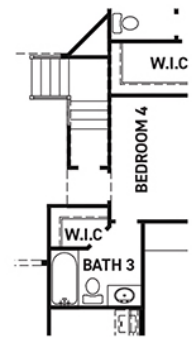

ELEVATION 6

ELEVATION 7

ELEVATION 8

These drawings are conceptual only and are for the convenience of reference. They should not be relied upon as representations, express or implied, of the final detail of the residences. The builder expressly reserves the right to make modifications, revisions, and changes it deems desirable in its sole and absolute discretion. Dimensions and square footages are approximate and may vary with actual construction. Due to design and footage requirements not all options/elevations are available in all locations.

FIRST FLOOR PLAN

FEATURES:

- 2,449 SQUARE FT.
- 4 BEDROOM
- 3 BATHROOM
- 3 CAR GARAGE

OPT. SECOND FLOOR
GAME ROOM & BEDROOM 5/BATH 4
+643 SQ. FT.

OPT. SECOND FLOOR
GAME ROOM
+302 SQ. FT.

OPT. SECOND FLOOR
GAME ROOM & MEDIA
+502 SQ. FT.