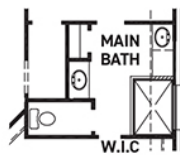

ELEVATION 6

ELEVATION 7

ELEVATION 8

These drawings are conceptual only and are for the convenience of reference. They should not be relied upon as representations, express or implied, of the final detail of the residences. The builder expressly reserves the right to make modifications, revisions, and changes it deems desirable in its sole and absolute discretion. Dimensions and square footages are approximate and may vary with actual construction. Due to design and footage requirements not all options/elevations are available in all locations.

FIRST FLOOR PLAN

FEATURES:

- 2,449 SQUARE FT.
- 4 BEDROOM
- 3 BATHROOM
- 3 CAR GARAGE

OPT. SECOND FLOOR
GAME ROOM & BEDROOM 5/BATH 4
+643 SQ. FT.

OPT. SECOND FLOOR
GAME ROOM
+302 SQ. FT.

OPT. SECOND FLOOR
GAME ROOM & MEDIA
+502 SQ. FT.