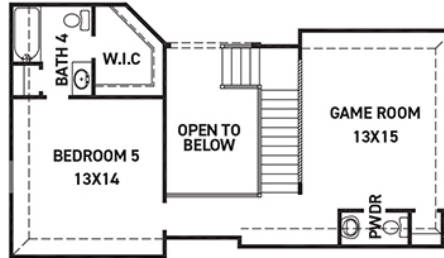

ELEVATION 6

ELEVATION 7

ELEVATION 8

These drawings are conceptual only and are for the convenience of reference. They should not be relied upon as representations, express or implied, of the final detail of the residences. The builder expressly reserves the right to make modifications, revisions, and changes it deems desirable in its sole and absolute discretion. Dimensions and square footages are approximate and may vary with actual construction. Due to design and footage requirements not all options/elevations are available in all locations.

FIRST FLOOR PLAN

FEATURES:

- 2,449 SQUARE FT.
- 4 BEDROOM
- 3 BATHROOM
- 3 CAR GARAGE

OPT. SECOND FLOOR
GAME ROOM & BEDROOM 5/BATH 4
+643 SQ. FT.

OPT. SECOND FLOOR
GAME ROOM
+302 SQ. FT.

OPT. SECOND FLOOR
GAME ROOM & MEDIA
+502 SQ. FT.