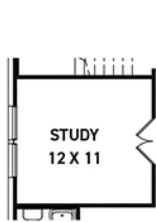

[newmarkhomes.com](http://newmarkhomes.com)

FIRST FLOOR PLAN

SECOND FLOOR PLAN

**FEATURES:**

- 2,850 SQUARE FT.
- 3 BEDROOM
- 2 1/2 BATHROOM
- 2 CAR GARAGE

OPT. STUDY @ DINING

OPT. BEDROOM 4 / BATH 3 @ LIVING

OPT. ENLARGED MAIN SHOWER

OPT. BEDROOM 5 W/BATH 4

OPT. BEDROOM 5

REV 06/24 (5043)

These drawings are conceptual only and are for the convenience of reference. They should not be relied upon as representations, express or implied, of the final detail of the residences. The builder expressly reserves the right to make modifications, revisions, and changes it deems desirable in its sole and absolute discretion. Dimensions and square footages are approximate and may vary with actual construction. Due to design and footage requirements not all options/elevations are available in all locations.