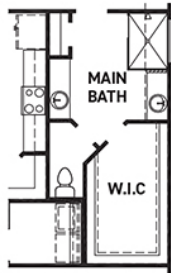

[newmarkhomes.com](http://newmarkhomes.com)

FIRST FLOOR PLAN

SECOND FLOOR PLAN

**FEATURES:**

- 2,850 SQUARE FT.
- 3 BEDROOM
- 2 1/2 BATHROOM
- 2 CAR GARAGE

OPT. STUDY @ DINING

OPT. BEDROOM 4 / BATH 3 @ LIVING

OPT. ENLARGED MAIN SHOWER

OPT. BEDROOM 5 W/BATH 4

OPT. BEDROOM 5

REV 06/24 (5043)

These drawings are conceptual only and are for the convenience of reference. They should not be relied upon as representations, express or implied, of the final detail of the residences. The builder expressly reserves the right to make modifications, revisions, and changes it deems desirable in its sole and absolute discretion. Dimensions and square footages are approximate and may vary with actual construction. Due to design and footage requirements not all options/elevations are available in all locations.