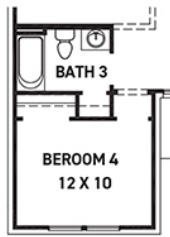

[newmarkhomes.com](http://newmarkhomes.com)

FIRST FLOOR PLAN

SECOND FLOOR PLAN

**FEATURES:**

- 2,850 SQUARE FT.
- 3 BEDROOM
- 2 1/2 BATHROOM
- 2 CAR GARAGE

OPT. STUDY @ DINING

OPT. BEDROOM 4 / BATH 3 @ LIVING

OPT. ENLARGED MAIN SHOWER

OPT. BEDROOM 5 W/BATH 4

OPT. BEDROOM 5

REV 06/24 (5043)

These drawings are conceptual only and are for the convenience of reference. They should not be relied upon as representations, express or implied, of the final detail of the residences. The builder expressly reserves the right to make modifications, revisions, and changes it deems desirable in its sole and absolute discretion. Dimensions and square footages are approximate and may vary with actual construction. Due to design and footage requirements not all options/elevations are available in all locations.