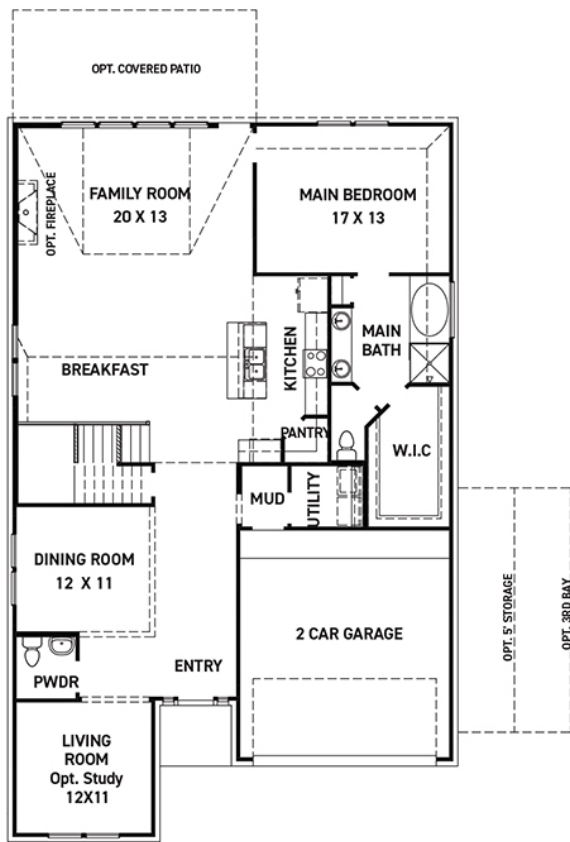

# Monte Carlo

**ELEVATION 5**

These drawings are conceptual only and are for the convenience of reference. They should not be relied upon as representations, express or implied, of the final detail of the residences. The builder expressly reserves the right to make modifications, revisions, and changes it deems desirable in its sole and absolute discretion. Dimensions and square footages are approximate and may vary with actual construction. Due to design and footage requirements not all options/elevations are available in all locations.

[newmarkhomes.com](http://newmarkhomes.com)

FIRST FLOOR PLAN

SECOND FLOOR PLAN

**FEATURES:**

- 2,850 SQUARE FT.
- 3 BEDROOM
- 2 1/2 BATHROOM
- 2 CAR GARAGE

OPT. STUDY @ DINING

OPT. BEDROOM 4 / BATH 3 @ LIVING