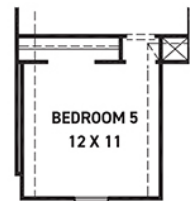

[newmarkhomes.com](http://newmarkhomes.com)

FIRST FLOOR PLAN

SECOND FLOOR PLAN

**FEATURES:**

- 2,850 SQUARE FT.
- 3 BEDROOM
- 2 1/2 BATHROOM
- 2 CAR GARAGE

OPT. STUDY @ DINING

OPT. BEDROOM 4 / BATH 3 @ LIVING

OPT. ENLARGED MAIN SHOWER

OPT. BEDROOM 5 W/BATH 4

OPT. BEDROOM 5

REV 06/24 (5043)

These drawings are conceptual only and are for the convenience of reference. They should not be relied upon as representations, express or implied, of the final detail of the residences. The builder expressly reserves the right to make modifications, revisions, and changes it deems desirable in its sole and absolute discretion. Dimensions and square footages are approximate and may vary with actual construction. Due to design and footage requirements not all options/elevations are available in all locations.