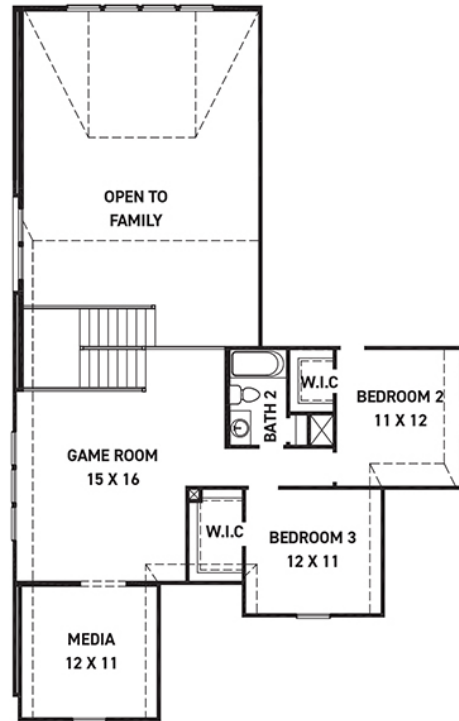

# Monte Carlo

**ELEVATION 5**

These drawings are conceptual only and are for the convenience of reference. They should not be relied upon as representations, express or implied, of the final detail of the residences. The builder expressly reserves the right to make modifications, revisions, and changes it deems desirable in its sole and absolute discretion. Dimensions and square footages are approximate and may vary with actual construction. Due to design and footage requirements not all options/elevations are available in all locations.

[newmarkhomes.com](http://newmarkhomes.com)

FIRST FLOOR PLAN

SECOND FLOOR PLAN

**FEATURES:**

- 2,850 SQUARE FT.
- 3 BEDROOM
- 2 1/2 BATHROOM
- 2 CAR GARAGE

OPT. STUDY @ DINING

OPT. BEDROOM 4 / BATH 3 @ LIVING