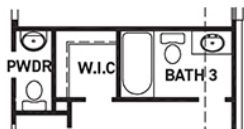

FIRST FLOOR PLAN

OPT. SECOND FLOOR
GAME ROOM
+288 SQ. FT.

OPT. SECOND FLOOR
GAME ROOM & MEDIA
+475 SQ. FT.

FIRST FLOOR W/SECOND FLOOR OPT.

FEATURES:

- 2,354 SQUARE FT.
- 4 BEDROOM
- 3 BATHROOM
- 2 CAR GARAGE