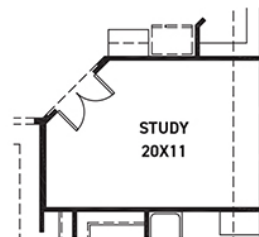

FIRST FLOOR PLAN

OPT. SECOND FLOOR
GAME ROOM
+288 SQ. FT.

OPT. SECOND FLOOR
GAME ROOM & MEDIA
+475 SQ. FT.

FIRST FLOOR W/SECOND FLOOR OPT.

FEATURES:

- 2,354 SQUARE FT.
- 4 BEDROOM
- 3 BATHROOM
- 2 CAR GARAGE

OPT. POWDER

OPT. FIREPLACE
@ FAMILY ROOM

OPT. STUDY @ DINING

OPT. ENLARGED
MAIN SHOWER

REV 10/24 (5004)

These drawings are conceptual only and are for the convenience of reference. They should not be relied upon as representations, express or implied, of the final detail of the residences. The builder expressly reserves the right to make modifications, revisions, and changes it deems desirable in its sole and absolute discretion. Dimensions and square footages are approximate and may vary with actual construction. Due to design and footage requirements not all options/elevations are available in all locations.