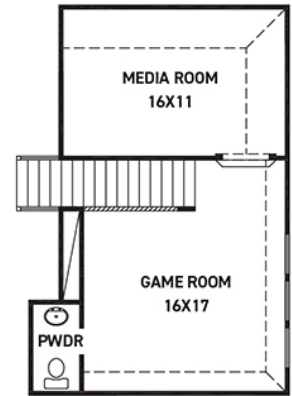

ELEVATION 6

ELEVATION 7

ELEVATION 8

These drawings are conceptual only and are for the convenience of reference. They should not be relied upon as representations, express or implied, of the final detail of the residences. The builder expressly reserves the right to make modifications, revisions, and changes it deems desirable in its sole and absolute discretion. Dimensions and square footages are approximate and may vary with actual construction. Due to design and footage requirements not all options/elevations are available in all locations.

FIRST FLOOR PLAN

OPT. SECOND FLOOR
GAME ROOM
+288 SQ. FT.

OPT. SECOND FLOOR
GAME ROOM & MEDIA
+475 SQ. FT.

FIRST FLOOR W/SECOND FLOOR OPT.

FEATURES:

- 2,354 SQUARE FT.
- 4 BEDROOM
- 3 BATHROOM
- 2 CAR GARAGE