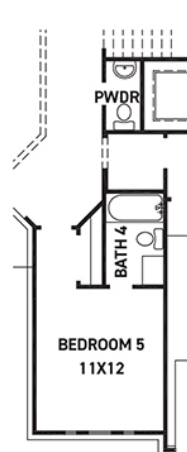

newmarkhomes.com

N

Roosevelt

ELEVATION 8

ELEVATION 9

These drawings are conceptual only and are for the convenience of reference. They should not be relied upon as representations, express or implied, of the final detail of the residences. The builder expressly reserves the right to make modifications, revisions, and changes it deems desirable in its sole and absolute discretion. Dimensions and square footages are approximate and may vary with actual construction. Due to design and footage requirements not all options/elevations are available in all locations.

NEW MARK
H O M E S

newmarkhomes.com

FIRST FLOOR PLAN

SECOND FLOOR PLAN

FEATURES:

- 2,920 SQUARE FT.
- 4 BEDROOM
- 3 1/2 BATHROOM
- 3 CAR GARAGE

OPT. ENLARGED MAIN SHOWER

OPT. STUDY @ DINING

OPT. BEDROOM 5 W/ BATH 4 & POWDER

OPT. MEDIA ROOM +170 SQ. FT.

REV 10/24 (5017)

These drawings are conceptual only and are for the convenience of reference. They should not be relied upon as representations, express or implied, of the final detail of the residences. The builder expressly reserves the right to make modifications, revisions, and changes it deems desirable in its sole and absolute discretion. Dimensions and square footages are approximate and may vary with actual construction. Due to design and footage requirements not all options/elevations are available in all locations.