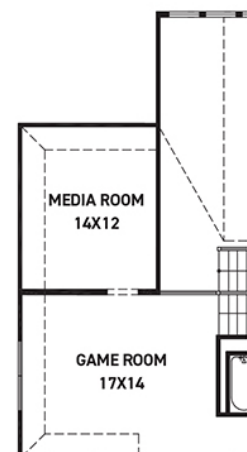

newmarkhomes.com

N

Roosevelt

ELEVATION 8

ELEVATION 9

These drawings are conceptual only and are for the convenience of reference. They should not be relied upon as representations, express or implied, of the final detail of the residences. The builder expressly reserves the right to make modifications, revisions, and changes it deems desirable in its sole and absolute discretion. Dimensions and square footages are approximate and may vary with actual construction. Due to design and footage requirements not all options/elevations are available in all locations.

NEW MARK
H O M E S

newmarkhomes.com

FIRST FLOOR PLAN

SECOND FLOOR PLAN

FEATURES:

- 2,920 SQUARE FT.
- 4 BEDROOM
- 3 1/2 BATHROOM
- 3 CAR GARAGE

OPT. ENLARGED MAIN SHOWER

OPT. STUDY @ DINING

OPT. BEDROOM 5 W/ BATH 4 & POWDER

OPT. MEDIA ROOM +170 SQ. FT.

REV 10/24 (5017)

These drawings are conceptual only and are for the convenience of reference. They should not be relied upon as representations, express or implied, of the final detail of the residences. The builder expressly reserves the right to make modifications, revisions, and changes it deems desirable in its sole and absolute discretion. Dimensions and square footages are approximate and may vary with actual construction. Due to design and footage requirements not all options/elevations are available in all locations.