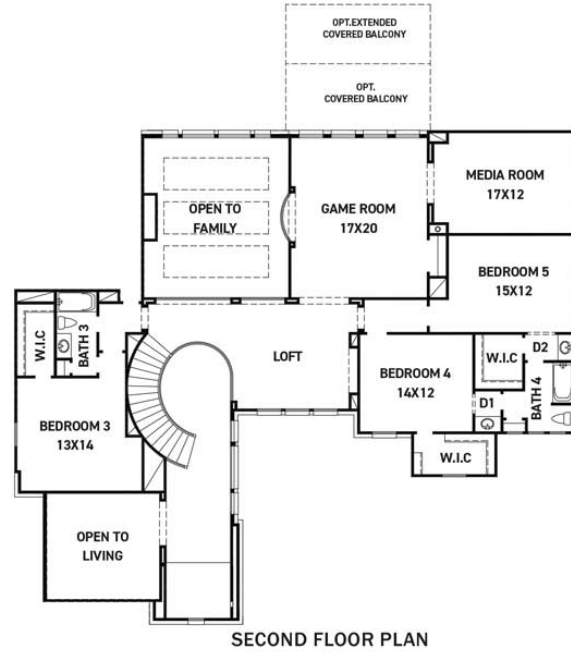

# Florentino

**BUILD ON YOUR LOT**

**ELEVATION 9**

These drawings are conceptual only and are for the convenience of reference. They should not be relied upon as representations, express or implied, of the final detail of the residences. The builder expressly reserves the right to make modifications, revisions, and changes it deems desirable in its sole and absolute discretion. Dimensions and square footages are approximate and may vary with actual construction. Due to design and footage requirements not all options/elevations are available in all locations.

### FEATURES:

- 4,744 SQUARE FT.
- 5 BEDROOM
- 4 1/2 BATHROOM
- 4 CAR GARAGE

REV 02/25 (8010)

These drawings are conceptual only and are for the convenience of reference. They should not be relied upon as representations, express or implied, of the final detail of the residences. The builder expressly reserves the right to make modifications, revisions, and changes it deems desirable in its sole and absolute discretion. Dimensions and square footages are approximate and may vary with actual construction. Due to design and footage requirements not all options/elevations are available in all locations.