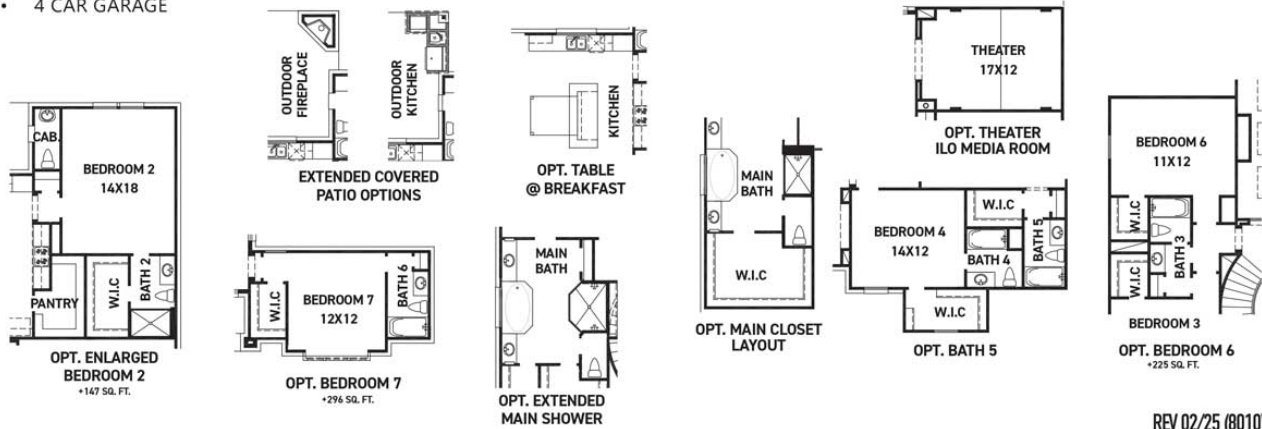

# Florentino

**BUILD ON YOUR LOT**

**ELEVATION 9**

These drawings are conceptual only and are for the convenience of reference. They should not be relied upon as representations, express or implied, of the final detail of the residences. The builder expressly reserves the right to make modifications, revisions, and changes it deems desirable in its sole and absolute discretion. Dimensions and square footages are approximate and may vary with actual construction. Due to design and footage requirements not all options/elevations are available in all locations.

### FEATURES:

- 4,744 SQUARE FT.
- 5 BEDROOM
- 4 1/2 BATHROOM
- 4 CAR GARAGE

REV 02/25 (8010)

These drawings are conceptual only and are for the convenience of reference. They should not be relied upon as representations, express or implied, of the final detail of the residences. The builder expressly reserves the right to make modifications, revisions, and changes it deems desirable in its sole and absolute discretion. Dimensions and square footages are approximate and may vary with actual construction. Due to design and footage requirements not all options/elevations are available in all locations.