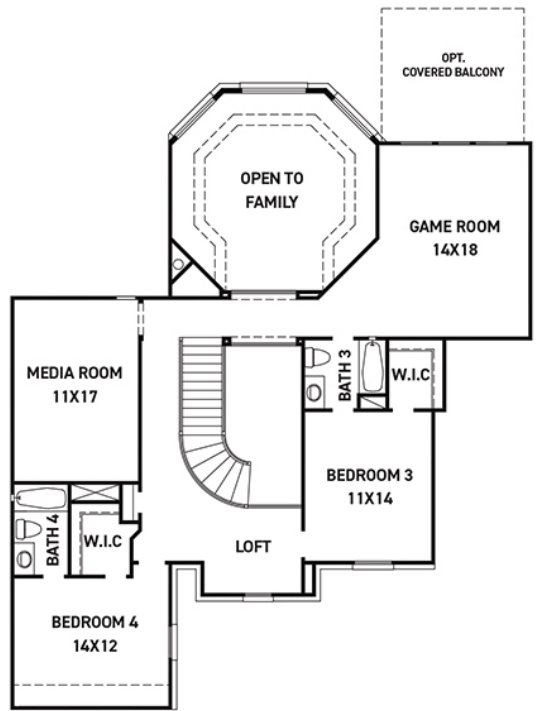

N

Cologne

ELEVATION 6

These drawings are conceptual only and are for the convenience of reference. They should not be relied upon as representations, express or implied, of the final detail of the residences. The builder expressly reserves the right to make modifications, revisions, and changes it deems desirable in its sole and absolute discretion. Dimensions and square footages are approximate and may vary with actual construction. Due to design and footage requirements not all options/elevations are available in all locations.

newmarkhomes.com

FIRST FLOOR PLAN

FEATURES:

- 3,859 SQUARE FT.
- 4 BEDROOM
- 4 1/2 BATHROOM
- 3 CAR GARAGE

SECOND FLOOR PLAN

OPT. BEDROOM 6 W/ BATH 6 & LIVING QUARTERS
+254 SQ. FT.

OPT. BEDROOM 6 W/ BATH 6
+254 SQ. FT.

OPT. ENLARGED MAIN SHOWER

OPT. BEDROOM 5

OPT. BEDROOM 5 W/ BATH 5

OPT. BEDROOM 7/BATH 7
*INCLUDES MAIN BAY OPT.
NOT AVAIL. W/ BEDROOM 5
+254 SQ. FT.

REV 06/24 (7025)

These drawings are conceptual only and are for the convenience of reference. They should not be relied upon as representations, express or implied, of the final detail of the residences. The builder expressly reserves the right to make modifications, revisions, and changes it deems desirable in its sole and absolute discretion. Dimensions and square footages are approximate and may vary with actual construction. Due to design and footage requirements not all options/elevations are available in all locations.