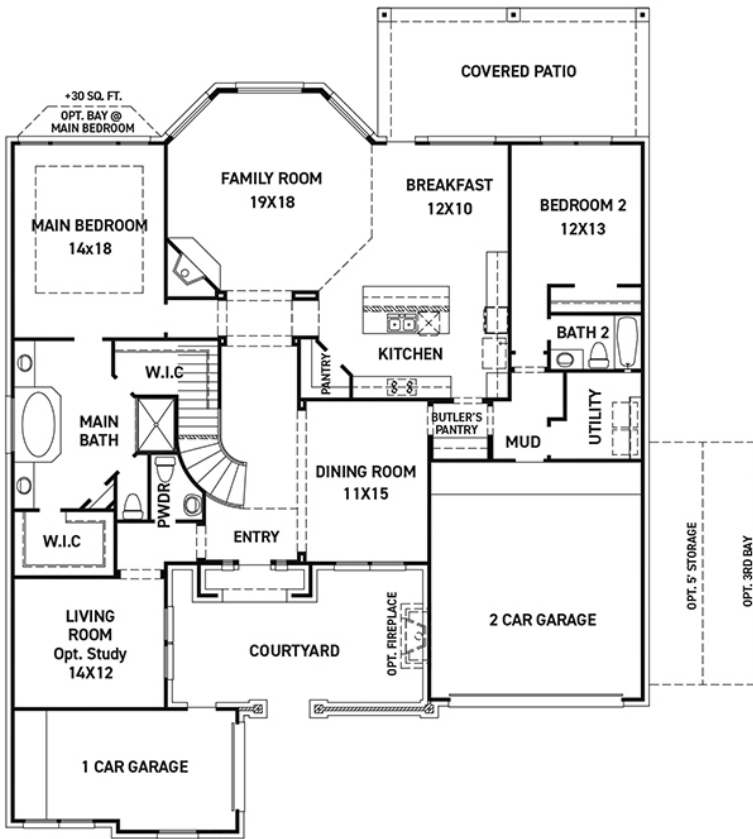

N

Cologne

ELEVATION 6

These drawings are conceptual only and are for the convenience of reference. They should not be relied upon as representations, express or implied, of the final detail of the residences. The builder expressly reserves the right to make modifications, revisions, and changes it deems desirable in its sole and absolute discretion. Dimensions and square footages are approximate and may vary with actual construction. Due to design and footage requirements not all options/elevations are available in all locations.

newmarkhomes.com

FIRST FLOOR PLAN

FEATURES:

- 3,859 SQUARE FT.
- 4 BEDROOM
- 4 1/2 BATHROOM
- 3 CAR GARAGE

SECOND FLOOR PLAN

OPT. BEDROOM 6 W/ BATH 6 & LIVING QUARTERS
+254 SQ. FT.

OPT. BEDROOM 6 W/ BATH 6
+254 SQ. FT.