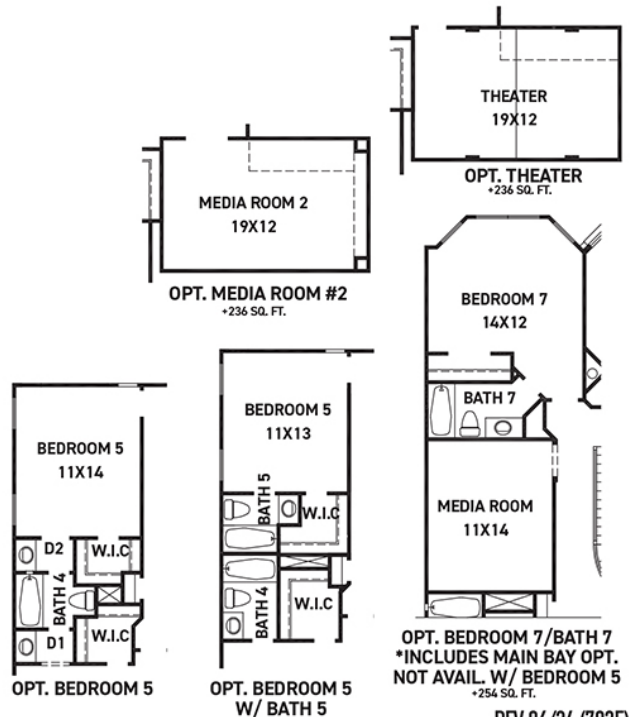

newmarkhomes.com

FIRST FLOOR PLAN

FEATURES:

- 3,859 SQUARE FT.
- 4 BEDROOM
- 4 1/2 BATHROOM
- 3 CAR GARAGE

SECOND FLOOR PLAN

OPT. BEDROOM 6 W/ BATH 6 & LIVING QUARTERS
+254 SQ. FT.

OPT. BEDROOM 6 W/ BATH 6
+254 SQ. FT.

OPT. ENLARGED MAIN SHOWER

OPT. BEDROOM 5

OPT. BEDROOM 5 W/ BATH 5

OPT. BEDROOM 7/BATH 7
*INCLUDES MAIN BAY OPT.
NOT AVAIL. W/ BEDROOM 5
+254 SQ. FT.

REV 06/24 (7025)

These drawings are conceptual only and are for the convenience of reference. They should not be relied upon as representations, express or implied, of the final detail of the residences. The builder expressly reserves the right to make modifications, revisions, and changes it deems desirable in its sole and absolute discretion. Dimensions and square footages are approximate and may vary with actual construction. Due to design and footage requirements not all options/elevations are available in all locations.