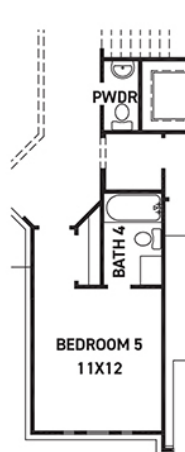

newmarkhomes.com

N

Roosevelt

ELEVATION 8

ELEVATION 9

These drawings are conceptual only and are for the convenience of reference. They should not be relied upon as representations, express or implied, of the final detail of the residences. The builder expressly reserves the right to make modifications, revisions, and changes it deems desirable in its sole and absolute discretion. Dimensions and square footages are approximate and may vary with actual construction. Due to design and footage requirements not all options/elevations are available in all locations.

NEW MARK
H O M E S

newmarkhomes.com

FIRST FLOOR PLAN

SECOND FLOOR PLAN

FEATURES:

- 2,920 SQUARE FT.
- 4 BEDROOM
- 3 1/2 BATHROOM
- 3 CAR GARAGE

OPT. ENLARGED MAIN SHOWER

OPT. STUDY @ DINING

OPT. BEDROOM 5 W/ BATH 4 & POWDER

OPT. MEDIA ROOM +170 SQ. FT.

REV 10/24 (5017)

These drawings are conceptual only and are for the convenience of reference. They should not be relied upon as representations, express or implied, of the final detail of the residences. The builder expressly reserves the right to make modifications, revisions, and changes it deems desirable in its sole and absolute discretion. Dimensions and square footages are approximate and may vary with actual construction. Due to design and footage requirements not all options/elevations are available in all locations.