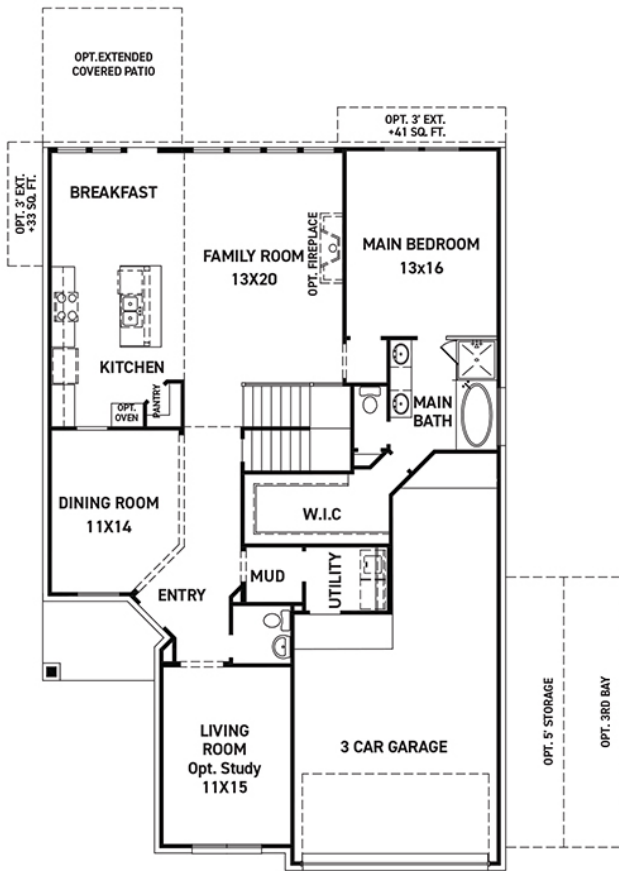

Roosevelt

ELEVATION 1

ELEVATION 2

ELEVATION 3

ELEVATION 4

These drawings are conceptual only and are for the convenience of reference. They should not be relied upon as representations, express or implied, of the final detail of the residences. The builder expressly reserves the right to make modifications, revisions, and changes it deems desirable in its sole and absolute discretion. Dimensions and square footages are approximate and may vary with actual construction. Due to design and footage requirements not all options/elevations are available in all locations.

newmarkhomes.com

N

Roosevelt

ELEVATION 8

ELEVATION 9

These drawings are conceptual only and are for the convenience of reference. They should not be relied upon as representations, express or implied, of the final detail of the residences. The builder expressly reserves the right to make modifications, revisions, and changes it deems desirable in its sole and absolute discretion. Dimensions and square footages are approximate and may vary with actual construction. Due to design and footage requirements not all options/elevations are available in all locations.

NEW MARK
H O M E S

newmarkhomes.com

FIRST FLOOR PLAN

SECOND FLOOR PLAN

FEATURES:

- 2,920 SQUARE FT.
- 4 BEDROOM
- 3 1/2 BATHROOM
- 3 CAR GARAGE

OPT. ENLARGED MAIN SHOWER

OPT. STUDY @ DINING

OPT. BEDROOM 5 W/ BATH 4 & POWDER

OPT. MEDIA ROOM +170 SQ. FT.

REV 10/24 (5017)

These drawings are conceptual only and are for the convenience of reference. They should not be relied upon as representations, express or implied, of the final detail of the residences. The builder expressly reserves the right to make modifications, revisions, and changes it deems desirable in its sole and absolute discretion. Dimensions and square footages are approximate and may vary with actual construction. Due to design and footage requirements not all options/elevations are available in all locations.