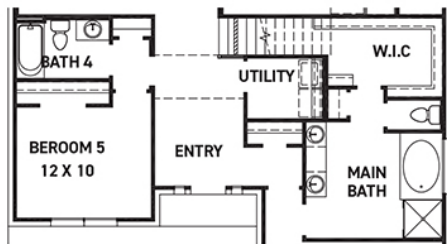

FIRST FLOOR PLAN

SECOND FLOOR PLAN

FEATURES:

- 2813 SQUARE FT.
- 4 BEDROOM
- 2 1/2 BATHROOM
- 2 CAR GARAGE

OPT. COVERED BALCONY

OPT. BEDROOM 6 / BATH 5 @ STORAGE +242 SQ. FT.

OPT. RETREAT / POWDER @ STORAGE +242 SQ. FT.

OPT. FINISHED STORAGE @ STORAGE +242 SQ. FT.

OPT. CORNER FIREPLACE

OPT. BEDROOM 5 / BATH 4 @ LIVING

OPT. ENLARGED MAIN SHOWER

OPT. BATH 3

REV 06/24(5046)

These drawings are conceptual only and are for the convenience of reference. They should not be relied upon as representations, express or implied, of the final detail of the residences. The builder expressly reserves the right to make modifications, revisions, and changes it deems desirable in its sole and absolute discretion. Dimensions and square footages are approximate and may vary with actual construction. Due to design and footage requirements not all options/elevations are available in all locations.