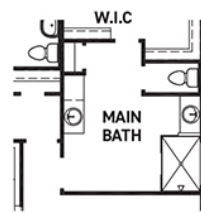

FIRST FLOOR PLAN

SECOND FLOOR PLAN

FEATURES:

- 2813 SQUARE FT.
- 4 BEDROOM
- 2 1/2 BATHROOM
- 2 CAR GARAGE

OPT. COVERED BALCONY

OPT. BEDROOM 6 / BATH 5 @ STORAGE +242 SQ. FT.

OPT. RETREAT / POWDER @ STORAGE +242 SQ. FT.

OPT. FINISHED STORAGE @ STORAGE +242 SQ. FT.

OPT. CORNER FIREPLACE

OPT. BEDROOM 5 / BATH 4 @ LIVING

OPT. ENLARGED MAIN SHOWER

OPT. BATH 3

REV 06/24(5046)

These drawings are conceptual only and are for the convenience of reference. They should not be relied upon as representations, express or implied, of the final detail of the residences. The builder expressly reserves the right to make modifications, revisions, and changes it deems desirable in its sole and absolute discretion. Dimensions and square footages are approximate and may vary with actual construction. Due to design and footage requirements not all options/elevations are available in all locations.