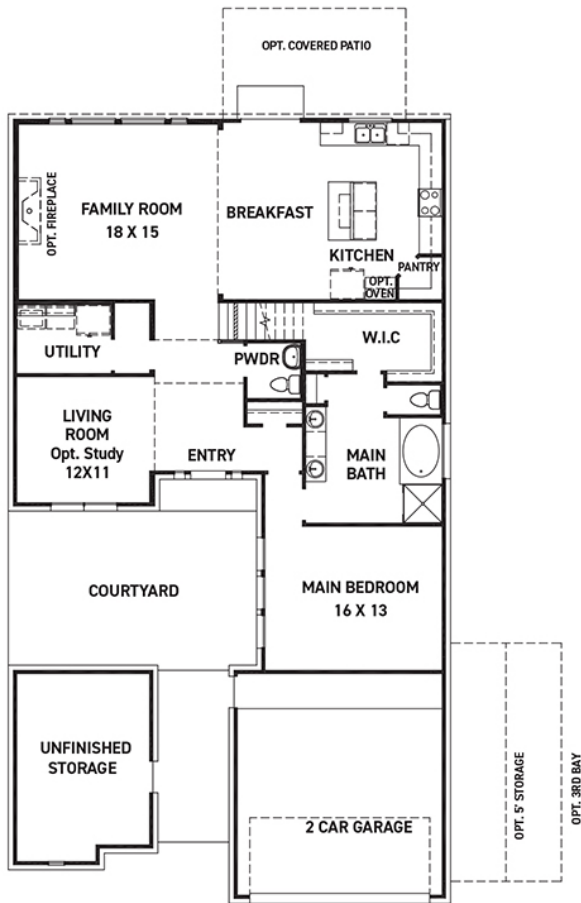

ELEVATION 5

ELEVATION 6

ELEVATION 7

These drawings are conceptual only and are for the convenience of reference. They should not be relied upon as representations, express or implied, of the final detail of the residences. The builder expressly reserves the right to make modifications, revisions, and changes it deems desirable in its sole and absolute discretion. Dimensions and square footages are approximate and may vary with actual construction. Due to design and footage requirements not all options/elevations are available in all locations.

FIRST FLOOR PLAN

SECOND FLOOR PLAN

FEATURES:

- 2813 SQUARE FT.
- 4 BEDROOM
- 2 1/2 BATHROOM
- 2 CAR GARAGE

OPT. COVERED BALCONY

OPT. BEDROOM 6 / BATH 5 @ STORAGE +242 SQ. FT.

OPT. RETREAT / POWDER @ STORAGE +242 SQ. FT.

OPT. FINISHED STORAGE @ STORAGE +242 SQ. FT.

OPT. CORNER FIREPLACE

OPT. BEDROOM 5 / BATH 4 @ LIVING

OPT. ENLARGED MAIN SHOWER

OPT. BATH 3

REV 06/24(5046)

These drawings are conceptual only and are for the convenience of reference. They should not be relied upon as representations, express or implied, of the final detail of the residences. The builder expressly reserves the right to make modifications, revisions, and changes it deems desirable in its sole and absolute discretion. Dimensions and square footages are approximate and may vary with actual construction. Due to design and footage requirements not all options/elevations are available in all locations.