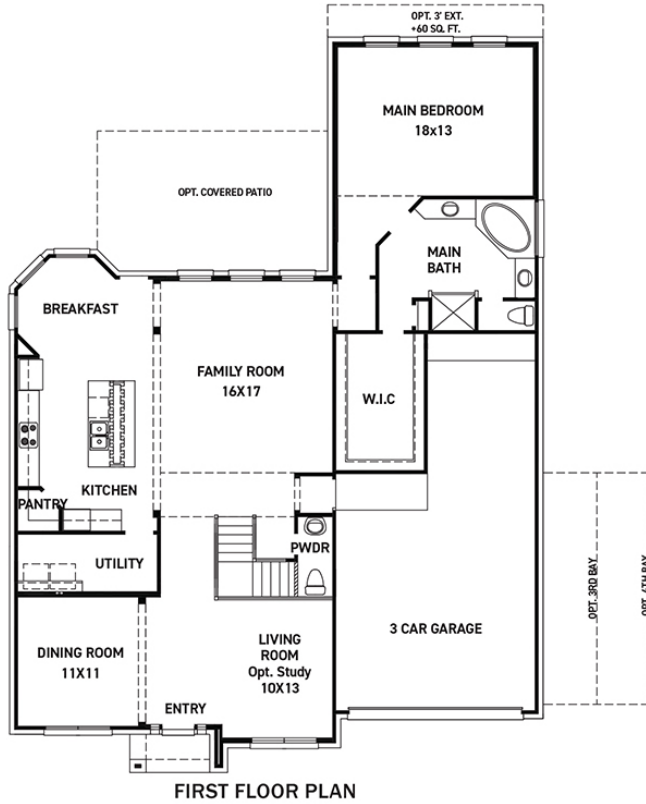

newmarkhomes.com

Windsor

LEGACY PRAIRIE AT KATY COURT

FEATURES:

- 3,312 SQUARE FT.
- 4 BEDROOM
- 3 1/2 BATHROOM
- 3 CAR GARAGE

REV 04/24 (6013)

These drawings are conceptual only and are for the convenience of reference. They should not be relied upon as representations, express or implied, of the final detail of the residences. The builder expressly reserves the right to make modifications, revisions, and changes it deems desirable in its sole and absolute discretion. Dimensions and square footages are approximate and may vary with actual construction. Due to design and footage requirements not all options/elevations are available in all locations.