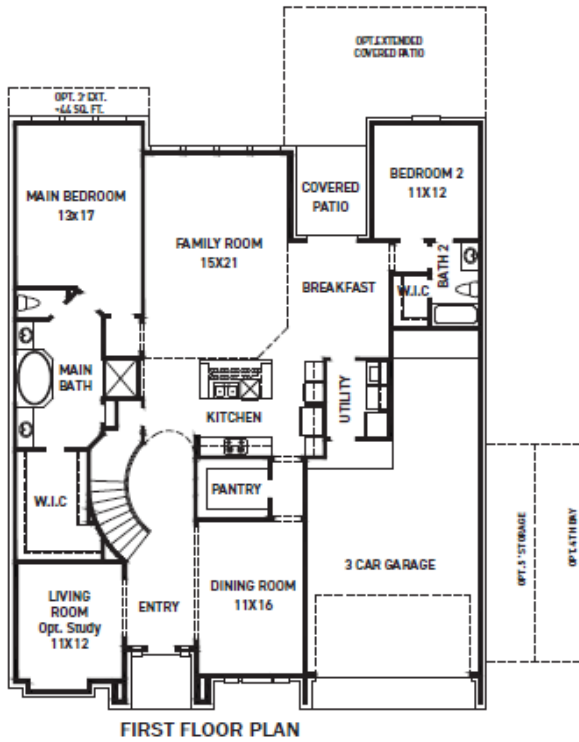

newmarkhomes.com

Victoria

LEGACY PRAIRIE AT KATY COURT

FEATURES:

- 3,569 SQUARE FT.
- 5 BEDROOM
- 4 BATHROOM
- 3 CAR GARAGE

REV 08/25 (6027)

These drawings are conceptual only and are for the convenience of reference. They should not be relied upon as representations, express or implied, of the final detail of the residences. The builder expressly reserves the right to make modifications, revisions, and changes it deems desirable in its sole and absolute discretion. Dimensions and square footages are approximate and may vary with actual construction. Due to design and footage requirements not all options/elevations are available in all locations.