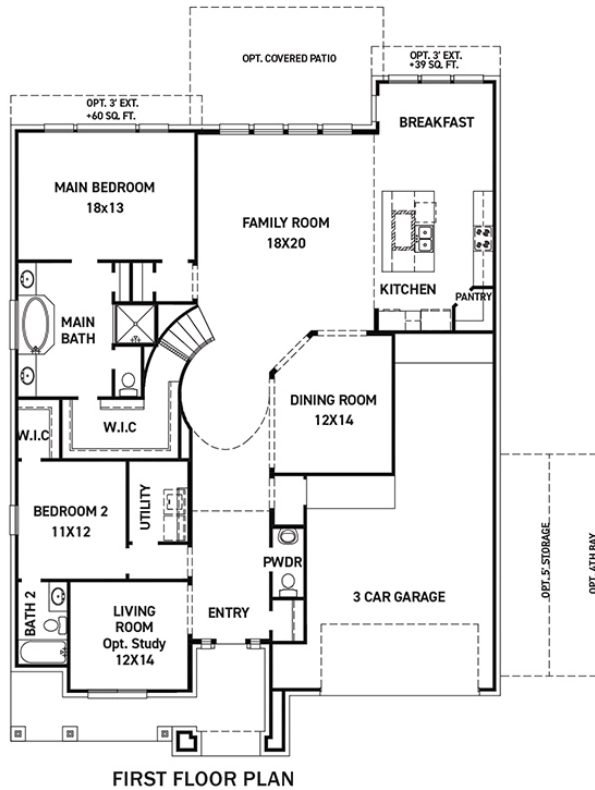

ELEVATION 9

These drawings are conceptual only and are for the convenience of reference. They should not be relied upon as representations, express or implied, of the final detail of the residences. The builder expressly reserves the right to make modifications, revisions, and changes it deems desirable in its sole and absolute discretion. Dimensions and square footages are approximate and may vary with actual construction. Due to design and footage requirements not all options/elevations are available in all locations.

newmarkhomes.com

Murano

LEGACY PRAIRIE AT KATY COURT

FEATURES:

- 3,532 SQUARE FT.
- 5 BEDROOM
- 4 1/2 BATHROOM
- 3 CAR GARAGE

REV 04/24 (6029)

These drawings are conceptual only and are for the convenience of reference. They should not be relied upon as representations, express or implied, of the final detail of the residences. The builder expressly reserves the right to make modifications, revisions, and changes it deems desirable in its sole and absolute discretion. Dimensions and square footages are approximate and may vary with actual construction. Due to design and footage requirements not all options/elevations are available in all locations.