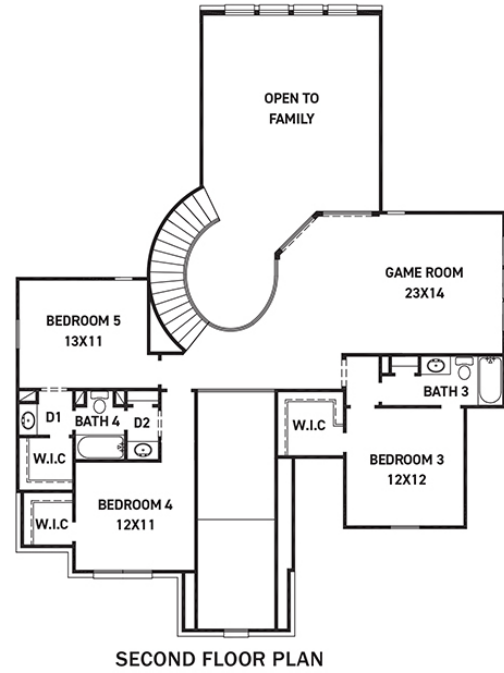

ELEVATION 9

These drawings are conceptual only and are for the convenience of reference. They should not be relied upon as representations, express or implied, of the final detail of the residences. The builder expressly reserves the right to make modifications, revisions, and changes it deems desirable in its sole and absolute discretion. Dimensions and square footages are approximate and may vary with actual construction. Due to design and footage requirements not all options/elevations are available in all locations.

newmarkhomes.com

Murano

LEGACY PRAIRIE AT KATY COURT

FEATURES:

- 3,532 SQUARE FT.
- 5 BEDROOM
- 4 1/2 BATHROOM
- 3 CAR GARAGE

REV 04/24 (6029)

These drawings are conceptual only and are for the convenience of reference. They should not be relied upon as representations, express or implied, of the final detail of the residences. The builder expressly reserves the right to make modifications, revisions, and changes it deems desirable in its sole and absolute discretion. Dimensions and square footages are approximate and may vary with actual construction. Due to design and footage requirements not all options/elevations are available in all locations.