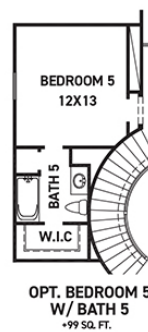

newmarkhomes.com

Vicenza

LEGACY PRAIRIE AT KATY COURT

FEATURES:

- 3,270 SQUARE FT.
- 4 BEDROOM
- 3 BATHROOM
- 3 CAR GARAGE

REV 04/24 (6030)

These drawings are conceptual only and are for the convenience of reference. They should not be relied upon as representations, express or implied, of the final detail of the residences. The builder expressly reserves the right to make modifications, revisions, and changes it deems desirable in its sole and absolute discretion. Dimensions and square footages are approximate and may vary with actual construction. Due to design and footage requirements not all options/elevations are available in all locations.