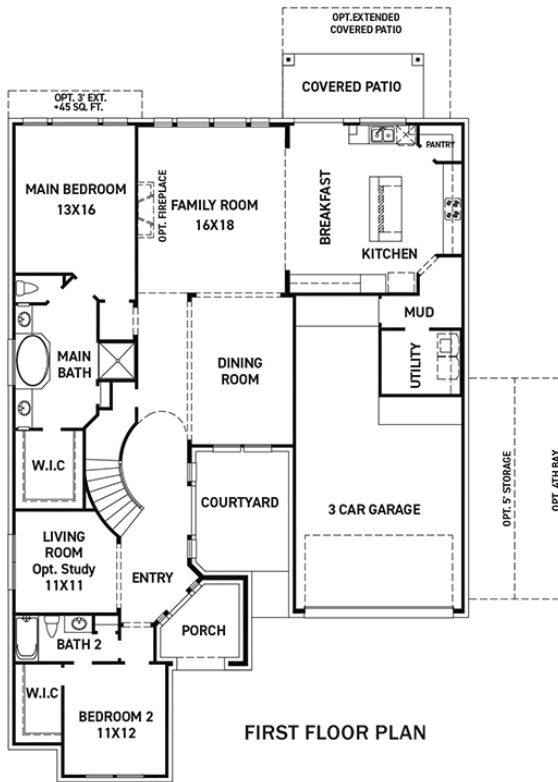

Vicenza

LEGACY PRAIRIE AT KATY COURT

ELEVATION 4

ELEVATION 1

ELEVATION 2

ELEVATION 7

ELEVATION 8

These drawings are conceptual only and are for the convenience of reference. They should not be relied upon as representations, express or implied, of the final detail of the residences. The builder expressly reserves the right to make modifications, revisions, and changes it deems desirable in its sole and absolute discretion. Dimensions and square footages are approximate and may vary with actual construction. Due to design and footage requirements not all options/elevations are available in all locations.

newmarkhomes.com

Vicenza

LEGACY PRAIRIE AT KATY COURT

FEATURES:

- 3,270 SQUARE FT.
- 4 BEDROOM
- 3 BATHROOM
- 3 CAR GARAGE

REV 04/24 (6030)

These drawings are conceptual only and are for the convenience of reference. They should not be relied upon as representations, express or implied, of the final detail of the residences. The builder expressly reserves the right to make modifications, revisions, and changes it deems desirable in its sole and absolute discretion. Dimensions and square footages are approximate and may vary with actual construction. Due to design and footage requirements not all options/elevations are available in all locations.