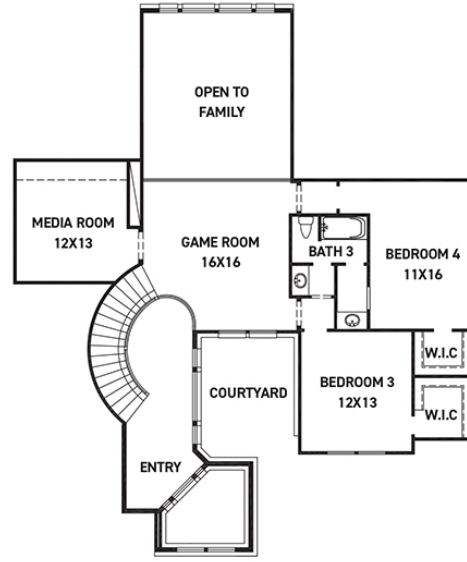

Vicenza

LEGACY PRAIRIE AT KATY COURT

ELEVATION 4

ELEVATION 1

ELEVATION 2

ELEVATION 7

ELEVATION 8

These drawings are conceptual only and are for the convenience of reference. They should not be relied upon as representations, express or implied, of the final detail of the residences. The builder expressly reserves the right to make modifications, revisions, and changes it deems desirable in its sole and absolute discretion. Dimensions and square footages are approximate and may vary with actual construction. Due to design and footage requirements not all options/elevations are available in all locations.

newmarkhomes.com

Vicenza

LEGACY PRAIRIE AT KATY COURT

FEATURES:

- 3,270 SQUARE FT.
- 4 BEDROOM
- 3 BATHROOM
- 3 CAR GARAGE

REV 04/24 (6030)

These drawings are conceptual only and are for the convenience of reference. They should not be relied upon as representations, express or implied, of the final detail of the residences. The builder expressly reserves the right to make modifications, revisions, and changes it deems desirable in its sole and absolute discretion. Dimensions and square footages are approximate and may vary with actual construction. Due to design and footage requirements not all options/elevations are available in all locations.