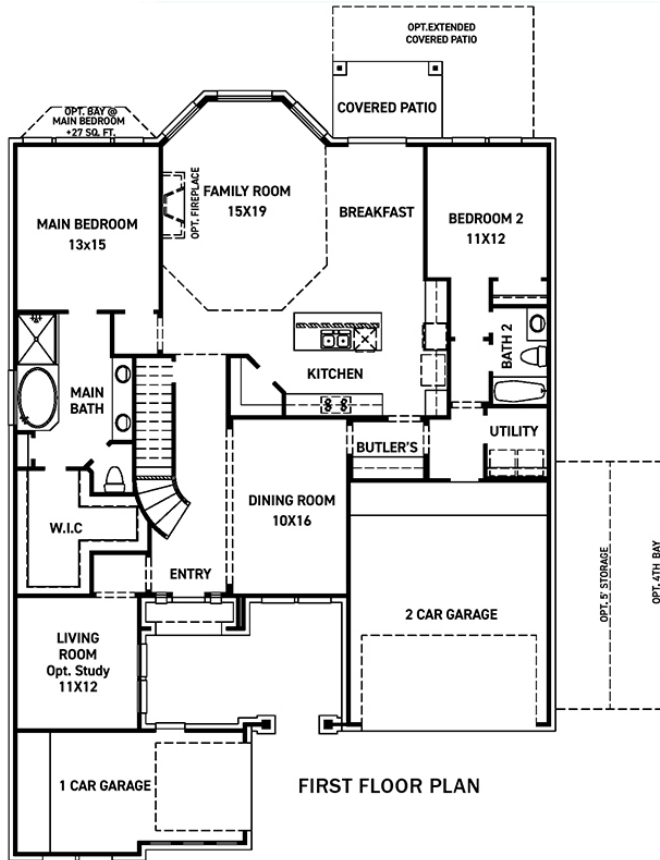

Cambridge

LEGACY PRAIRIE AT KATY COURT

ELEVATION 5

ELEVATION 1

ELEVATION 2

ELEVATION 6

ELEVATION 7

These drawings are conceptual only and are for the convenience of reference. They should not be relied upon as representations, express or implied, of the final detail of the residences. The builder expressly reserves the right to make modifications, revisions, and changes it deems desirable in its sole and absolute discretion. Dimensions and square footages are approximate and may vary with actual construction. Due to design and footage requirements not all options/elevations are available in all locations.

newmarkhomes.com

Cambridge

LEGACY PRAIRIE AT KATY COURT

FEATURES:

- 3,264 SQUARE FT.
- 4 BEDROOM
- 3 BATHROOM
- 3 CAR GARAGE

REV 02/24 (6032)

These drawings are conceptual only and are for the convenience of reference. They should not be relied upon as representations, express or implied, of the final detail of the residences. The builder expressly reserves the right to make modifications, revisions, and changes it deems desirable in its sole and absolute discretion. Dimensions and square footages are approximate and may vary with actual construction. Due to design and footage requirements not all options/elevations are available in all locations.