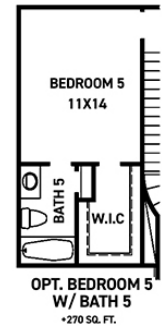

newmarkhomes.com

Cambridge

LEGACY PRAIRIE AT KATY COURT

FEATURES:

- 3,264 SQUARE FT.
- 4 BEDROOM
- 3 BATHROOM
- 3 CAR GARAGE

REV 02/24 (6032)

These drawings are conceptual only and are for the convenience of reference. They should not be relied upon as representations, express or implied, of the final detail of the residences. The builder expressly reserves the right to make modifications, revisions, and changes it deems desirable in its sole and absolute discretion. Dimensions and square footages are approximate and may vary with actual construction. Due to design and footage requirements not all options/elevations are available in all locations.