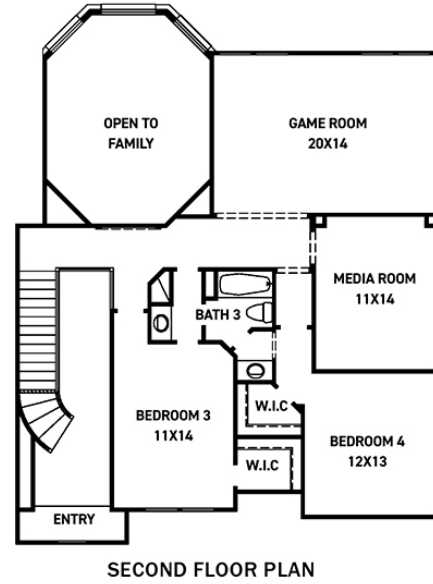

Cambridge

LEGACY PRAIRIE AT KATY COURT

ELEVATION 5

ELEVATION 1

ELEVATION 2

ELEVATION 6

ELEVATION 7

These drawings are conceptual only and are for the convenience of reference. They should not be relied upon as representations, express or implied, of the final detail of the residences. The builder expressly reserves the right to make modifications, revisions, and changes it deems desirable in its sole and absolute discretion. Dimensions and square footages are approximate and may vary with actual construction. Due to design and footage requirements not all options/elevations are available in all locations.

newmarkhomes.com

Cambridge

LEGACY PRAIRIE AT KATY COURT

FEATURES:

- 3,264 SQUARE FT.
- 4 BEDROOM
- 3 BATHROOM
- 3 CAR GARAGE

REV 02/24 (6032)

These drawings are conceptual only and are for the convenience of reference. They should not be relied upon as representations, express or implied, of the final detail of the residences. The builder expressly reserves the right to make modifications, revisions, and changes it deems desirable in its sole and absolute discretion. Dimensions and square footages are approximate and may vary with actual construction. Due to design and footage requirements not all options/elevations are available in all locations.