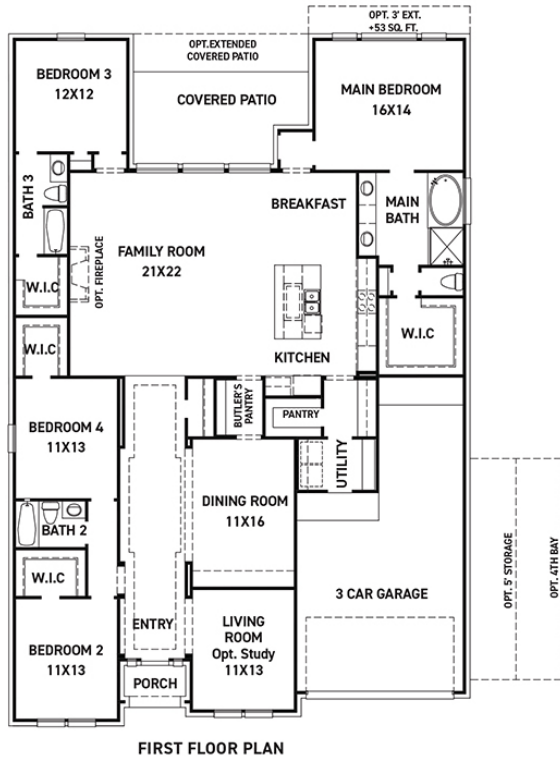

Lucca

LEGACY PRAIRIE AT KATY COURT

ELEVATION 4

ELEVATION 1

ELEVATION 2

ELEVATION 3

ELEVATION 5

These drawings are conceptual only and are for the convenience of reference. They should not be relied upon as representations, express or implied, of the final detail of the residences. The builder expressly reserves the right to make modifications, revisions, and changes it deems desirable in its sole and absolute discretion. Dimensions and square footages are approximate and may vary with actual construction. Due to design and footage requirements not all options/elevations are available in all locations.

newmarkhomes.com

FEATURES:

- 2,839 SQUARE FT.
- 4 BEDROOM
- 3 BATHROOM
- 3 CAR GARAGE

REV 04/24 (6040)

These drawings are conceptual only and are for the convenience of reference. They should not be relied upon as representations, express or implied, of the final detail of the residences. The builder expressly reserves the right to make modifications, revisions, and changes it deems desirable in its sole and absolute discretion. Dimensions and square footages are approximate and may vary with actual construction. Due to design and footage requirements not all options/elevations are available in all locations.