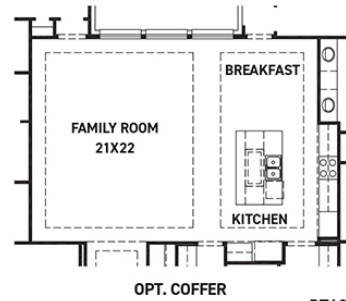

Lucca

LEGACY PRAIRIE AT KATY COURT

ELEVATION 4

ELEVATION 1

ELEVATION 2

ELEVATION 3

ELEVATION 5

These drawings are conceptual only and are for the convenience of reference. They should not be relied upon as representations, express or implied, of the final detail of the residences. The builder expressly reserves the right to make modifications, revisions, and changes it deems desirable in its sole and absolute discretion. Dimensions and square footages are approximate and may vary with actual construction. Due to design and footage requirements not all options/elevations are available in all locations.

newmarkhomes.com

FEATURES:

- 2,839 SQUARE FT.
- 4 BEDROOM
- 3 BATHROOM
- 3 CAR GARAGE

REV 04/24 (6040)

These drawings are conceptual only and are for the convenience of reference. They should not be relied upon as representations, express or implied, of the final detail of the residences. The builder expressly reserves the right to make modifications, revisions, and changes it deems desirable in its sole and absolute discretion. Dimensions and square footages are approximate and may vary with actual construction. Due to design and footage requirements not all options/elevations are available in all locations.