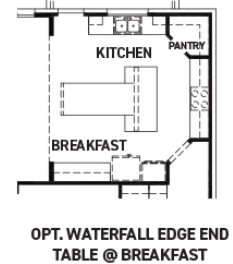

newmarkhomes.com

Florence

LEGACY PRAIRIE AT KATY COURT

FEATURES:

- 2,434 SQUARE FT.
- 4 BEDROOM
- 3 BATHROOM
- 3 CAR SPLIT GARAGE

REV 01/26 (6041)

These drawings are conceptual only and are for the convenience of reference. They should not be relied upon as representations, express or implied, of the final detail of the residences. The builder expressly reserves the right to make modifications, revisions, and changes it deems desirable in its sole and absolute discretion. Dimensions and square footages are approximate and may vary with actual construction. Due to design and footage requirements not all options/elevations are available in all locations.