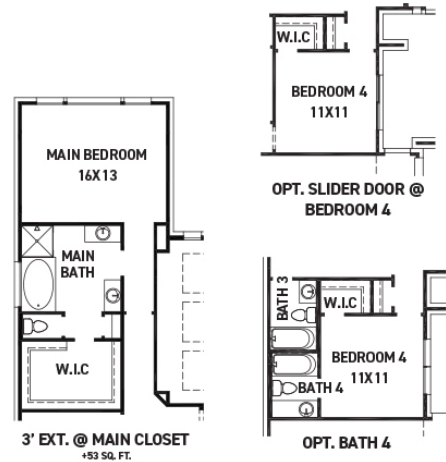

newmarkhomes.com

Florence

LEGACY PRAIRIE AT KATY COURT

FEATURES:

- 2,434 SQUARE FT.
- 4 BEDROOM
- 3 BATHROOM
- 3 CAR SPLIT GARAGE

REV 01/26 (6041)

These drawings are conceptual only and are for the convenience of reference. They should not be relied upon as representations, express or implied, of the final detail of the residences. The builder expressly reserves the right to make modifications, revisions, and changes it deems desirable in its sole and absolute discretion. Dimensions and square footages are approximate and may vary with actual construction. Due to design and footage requirements not all options/elevations are available in all locations.