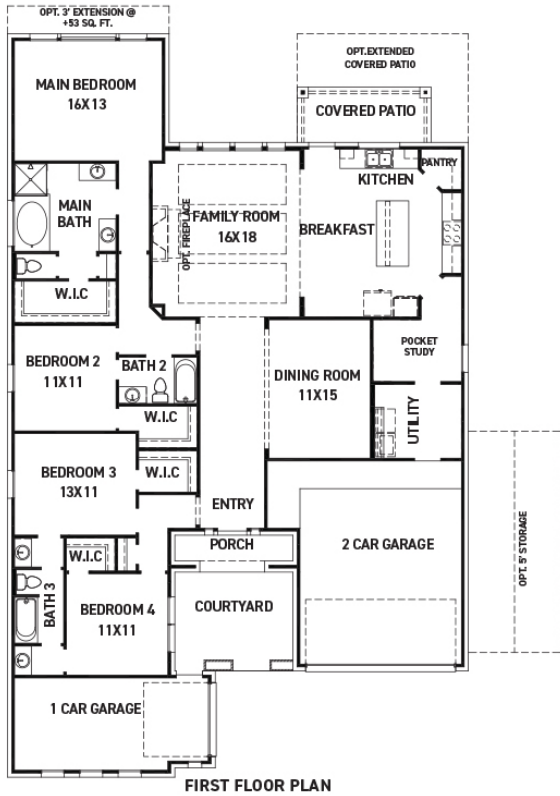

Florence

LEGACY PRAIRIE AT KATY COURT

ELEVATION 6

ELEVATION 1

ELEVATION 2

ELEVATION 3

ELEVATION 4

ELEVATION 5

These drawings are conceptual only and are for the convenience of reference. They should not be relied upon as representations, express or implied, of the final detail of the residences. The builder expressly reserves the right to make modifications, revisions, and changes it deems desirable in its sole and absolute discretion. Dimensions and square footages are approximate and may vary with actual construction. Due to design and footage requirements not all options/elevations are available in all locations.

newmarkhomes.com

Florence

LEGACY PRAIRIE AT KATY COURT

FEATURES:

- 2,434 SQUARE FT.
- 4 BEDROOM
- 3 BATHROOM
- 3 CAR SPLIT GARAGE

REV 01/26 (6041)

These drawings are conceptual only and are for the convenience of reference. They should not be relied upon as representations, express or implied, of the final detail of the residences. The builder expressly reserves the right to make modifications, revisions, and changes it deems desirable in its sole and absolute discretion. Dimensions and square footages are approximate and may vary with actual construction. Due to design and footage requirements not all options/elevations are available in all locations.