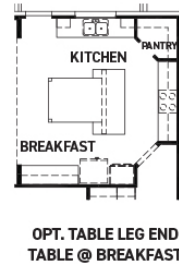

newmarkhomes.com

Florence

LEGACY PRAIRIE AT KATY COURT

FEATURES:

- 2,434 SQUARE FT.
- 4 BEDROOM
- 3 BATHROOM
- 3 CAR SPLIT GARAGE

REV 01/26 (6041)

These drawings are conceptual only and are for the convenience of reference. They should not be relied upon as representations, express or implied, of the final detail of the residences. The builder expressly reserves the right to make modifications, revisions, and changes it deems desirable in its sole and absolute discretion. Dimensions and square footages are approximate and may vary with actual construction. Due to design and footage requirements not all options/elevations are available in all locations.