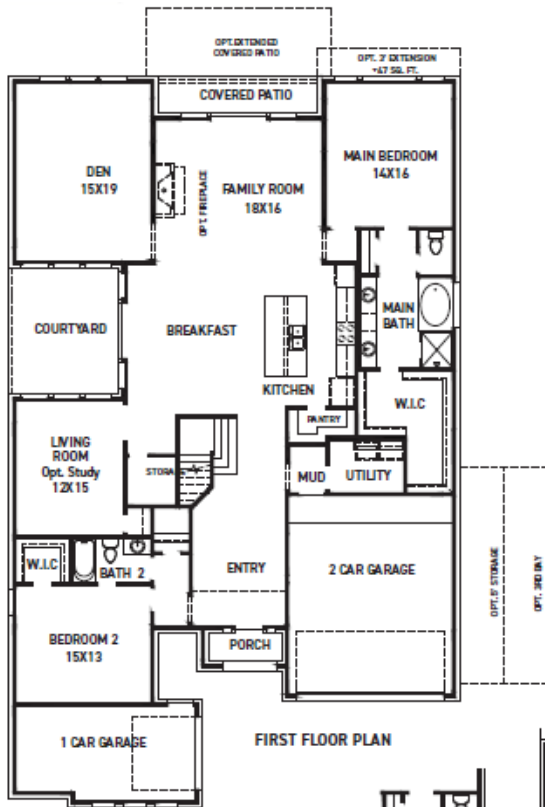

Salzburg

LEGACY PRAIRIE AT KATY COURT

ELEVATION 6

ELEVATION 1

ELEVATION 2

ELEVATION 3

ELEVATION 4

These drawings are conceptual only and are for the convenience of reference. They should not be relied upon as representations, express or implied, of the final detail of the residences. The builder expressly reserves the right to make modifications, revisions, and changes it deems desirable in its sole and absolute discretion. Dimensions and square footages are approximate and may vary with actual construction. Due to design and footage requirements not all options/elevations are available in all locations.

newmarkhomes.com

Salzburg

LEGACY PRAIRIE AT KATY COURT

FEATURES:

- 3576 SQUARE FT.
- 4 BEDROOM
- 3 BATHROOMS
- 3 CAR SPLIT GARAGE

REV 05/26 (6044)

These drawings are conceptual only and are for the convenience of reference. They should not be relied upon as representations, express or implied, of the final detail of the residences. The builder expressly reserves the right to make modifications, revisions, and changes it deems desirable in its sole and absolute discretion. Dimensions and square footages are approximate and may vary with actual construction. Due to design and footage requirements not all options/elevations are available in all locations.