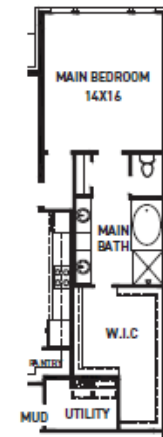

newmarkhomes.com

Salzburg

LEGACY PRAIRIE AT KATY COURT

FEATURES:

- 3576 SQUARE FT.
- 4 BEDROOM
- 3 BATHROOMS
- 3 CAR SPLIT GARAGE

REV 05/26 (6044)

These drawings are conceptual only and are for the convenience of reference. They should not be relied upon as representations, express or implied, of the final detail of the residences. The builder expressly reserves the right to make modifications, revisions, and changes it deems desirable in its sole and absolute discretion. Dimensions and square footages are approximate and may vary with actual construction. Due to design and footage requirements not all options/elevations are available in all locations.