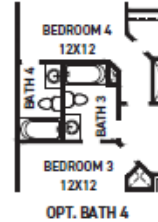

newmarkhomes.com

Salzburg

LEGACY PRAIRIE AT KATY COURT

FEATURES:

- 3576 SQUARE FT.
- 4 BEDROOM
- 3 BATHROOMS
- 3 CAR SPLIT GARAGE

REV 05/26 (6044)

These drawings are conceptual only and are for the convenience of reference. They should not be relied upon as representations, express or implied, of the final detail of the residences. The builder expressly reserves the right to make modifications, revisions, and changes it deems desirable in its sole and absolute discretion. Dimensions and square footages are approximate and may vary with actual construction. Due to design and footage requirements not all options/elevations are available in all locations.