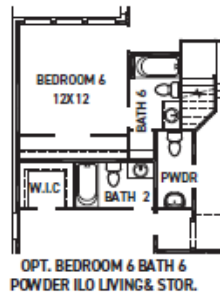

newmarkhomes.com

Salzburg

LEGACY PRAIRIE AT KATY COURT

FEATURES:

- 3576 SQUARE FT.
- 4 BEDROOM
- 3 BATHROOMS
- 3 CAR SPLIT GARAGE

REV 05/26 (6044)

These drawings are conceptual only and are for the convenience of reference. They should not be relied upon as representations, express or implied, of the final detail of the residences. The builder expressly reserves the right to make modifications, revisions, and changes it deems desirable in its sole and absolute discretion. Dimensions and square footages are approximate and may vary with actual construction. Due to design and footage requirements not all options/elevations are available in all locations.