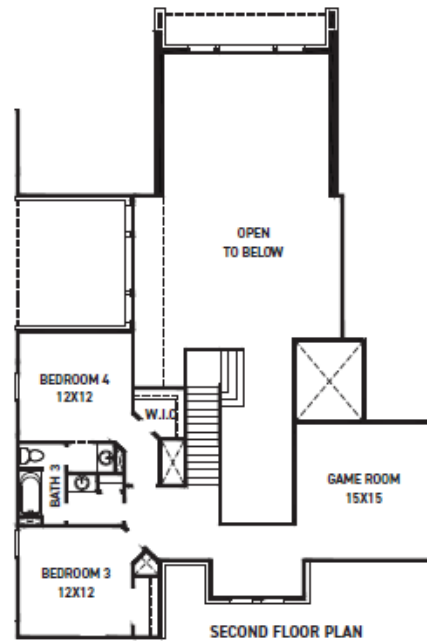

Salzburg

LEGACY PRAIRIE AT KATY COURT

ELEVATION 6

ELEVATION 1

ELEVATION 2

ELEVATION 3

ELEVATION 4

These drawings are conceptual only and are for the convenience of reference. They should not be relied upon as representations, express or implied, of the final detail of the residences. The builder expressly reserves the right to make modifications, revisions, and changes it deems desirable in its sole and absolute discretion. Dimensions and square footages are approximate and may vary with actual construction. Due to design and footage requirements not all options/elevations are available in all locations.

newmarkhomes.com

Salzburg

LEGACY PRAIRIE AT KATY COURT

FEATURES:

- 3576 SQUARE FT.
- 4 BEDROOM
- 3 BATHROOMS
- 3 CAR SPLIT GARAGE

REV 05/26 (6044)

These drawings are conceptual only and are for the convenience of reference. They should not be relied upon as representations, express or implied, of the final detail of the residences. The builder expressly reserves the right to make modifications, revisions, and changes it deems desirable in its sole and absolute discretion. Dimensions and square footages are approximate and may vary with actual construction. Due to design and footage requirements not all options/elevations are available in all locations.