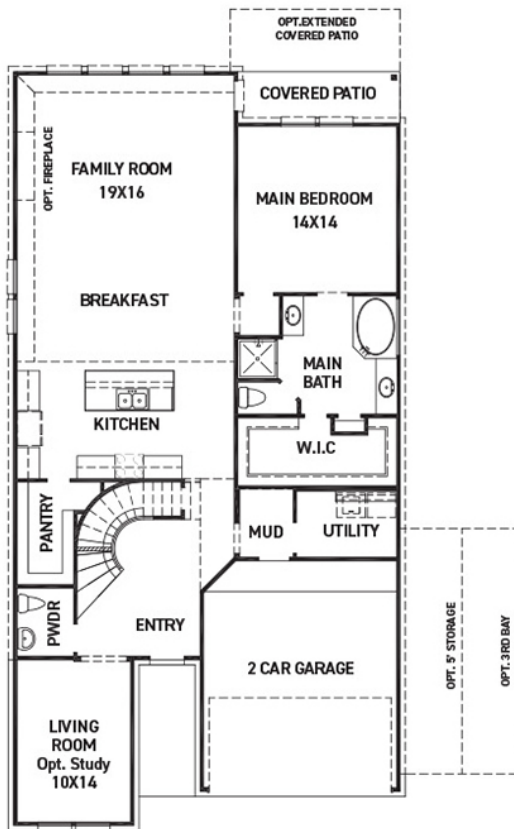

N

Newton

ELEVATION E

These drawings are conceptual only and are for the convenience of reference. They should not be relied upon as representations, express or implied, of the final detail of the residences. The builder expressly reserves the right to make modifications, revisions, and changes it deems desirable in its sole and absolute discretion. Dimensions and square footages are approximate and may vary with actual construction. Due to design and footage requirements not all options/elevations are available in all locations.

newmarkhomes.com

FIRST FLOOR PLAN

SECOND FLOOR PLAN

FEATURES:

- 2,528 SQUARE FT.
- 3 BEDROOM
- 2 1/2 BATHROOM
- 2 CAR GARAGE

OPT. POINTED VAULT
OPT. ARCHED VAULT

OPT. BEDROOM 4
W/ BATH 3

OPT. MAIN BATH
LAYOUT W/ ENLARGED
SHOWER

OPT. ENLARGED MAIN
SHOWER W/ TUB

OPT. EXTENDED
MEDIA ROOM
+66 SQ.

OPT. BEDROOM 5
@ MEDIA ROOM
+66 SQ.

REV 02/26 (453N)

These drawings are conceptual only and are for the convenience of reference. They should not be relied upon as representations, express or implied, of the final detail of the residences. The builder expressly reserves the right to make modifications, revisions, and changes it deems desirable in its sole and absolute discretion. Dimensions and square footages are approximate and may vary with actual construction. Due to design and footage requirements not all options/elevations are available in all locations.