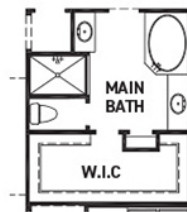

newmarkhomes.com

FIRST FLOOR PLAN

SECOND FLOOR PLAN

FEATURES:

- 2,528 SQUARE FT.
- 3 BEDROOM
- 2 1/2 BATHROOM
- 2 CAR GARAGE

OPT. POINTED VAULT
OPT. ARCHED VAULT

OPT. BEDROOM 4
W/ BATH 3

OPT. MAIN BATH
LAYOUT W/ ENLARGED
SHOWER

OPT. ENLARGED MAIN
SHOWER W/ TUB

OPT. EXTENDED
MEDIA ROOM
+66 SQ.

OPT. BEDROOM 5
@ MEDIA ROOM
+66 SQ.

REV 02/26 (453N)

These drawings are conceptual only and are for the convenience of reference. They should not be relied upon as representations, express or implied, of the final detail of the residences. The builder expressly reserves the right to make modifications, revisions, and changes it deems desirable in its sole and absolute discretion. Dimensions and square footages are approximate and may vary with actual construction. Due to design and footage requirements not all options/elevations are available in all locations.