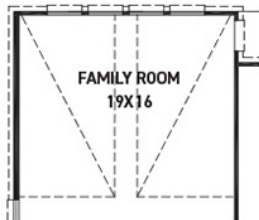

newmarkhomes.com

FIRST FLOOR PLAN

SECOND FLOOR PLAN

FEATURES:

- 2,528 SQUARE FT.
- 3 BEDROOM
- 2 1/2 BATHROOM
- 2 CAR GARAGE

OPT. POINTED VAULT
OPT. ARCHED VAULT

OPT. BEDROOM 4
W/ BATH 3

OPT. MAIN BATH
LAYOUT W/ ENLARGED
SHOWER

OPT. ENLARGED MAIN
SHOWER W/ TUB

OPT. EXTENDED
MEDIA ROOM
+66 SQ.

OPT. BEDROOM 5
@ MEDIA ROOM
+66 SQ.

REV 02/26 (453N)

These drawings are conceptual only and are for the convenience of reference. They should not be relied upon as representations, express or implied, of the final detail of the residences. The builder expressly reserves the right to make modifications, revisions, and changes it deems desirable in its sole and absolute discretion. Dimensions and square footages are approximate and may vary with actual construction. Due to design and footage requirements not all options/elevations are available in all locations.