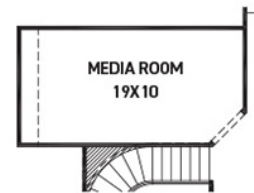

OPT. EXTENDED
MEDIA ROOM
+66 SQ.