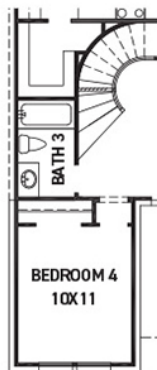

newmarkhomes.com

FIRST FLOOR PLAN

SECOND FLOOR PLAN

FEATURES:

- 2,528 SQUARE FT.
- 3 BEDROOM
- 2 1/2 BATHROOM
- 2 CAR GARAGE

OPT. POINTED VAULT
OPT. ARCHED VAULT

OPT. BEDROOM 4
W/ BATH 3

OPT. MAIN BATH
LAYOUT W/ ENLARGED
SHOWER

OPT. ENLARGED MAIN
SHOWER W/ TUB

OPT. EXTENDED
MEDIA ROOM
+66 SQ.

OPT. BEDROOM 5
@ MEDIA ROOM
+66 SQ.

REV 02/26 (453N)

These drawings are conceptual only and are for the convenience of reference. They should not be relied upon as representations, express or implied, of the final detail of the residences. The builder expressly reserves the right to make modifications, revisions, and changes it deems desirable in its sole and absolute discretion. Dimensions and square footages are approximate and may vary with actual construction. Due to design and footage requirements not all options/elevations are available in all locations.