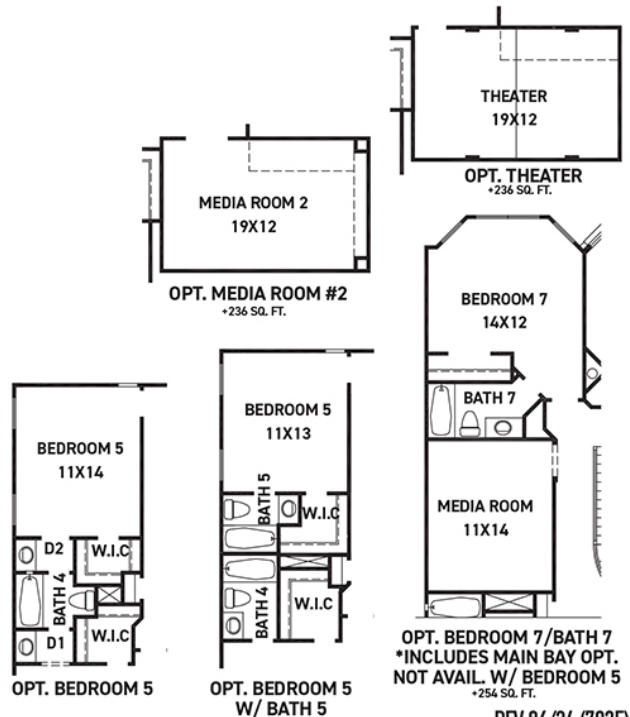

FIRST FLOOR PLAN

FEATURES:

- 3,859 SQUARE FT.
- 4 BEDROOM
- 4 1/2 BATHROOM
- 3 CAR GARAGE

SECOND FLOOR PLAN

OPT. BEDROOM 6 W/ BATH 6 & LIVING QUARTERS
+254 SQ. FT.

OPT. BEDROOM 6 W/ BATH 6
+254 SQ. FT.

OPT. ENLARGED MAIN SHOWER

OPT. BEDROOM 5

OPT. BEDROOM 5 W/ BATH 5

OPT. BEDROOM 7/BATH 7
*INCLUDES MAIN BAY OPT.
NOT AVAIL. W/ BEDROOM 5
+254 SQ. FT.

REV 06/24 (7025)

These drawings are conceptual only and are for the convenience of reference. They should not be relied upon as representations, express or implied, of the final detail of the residences. The builder expressly reserves the right to make modifications, revisions, and changes it deems desirable in its sole and absolute discretion. Dimensions and square footages are approximate and may vary with actual construction. Due to design and footage requirements not all options/elevations are available in all locations.