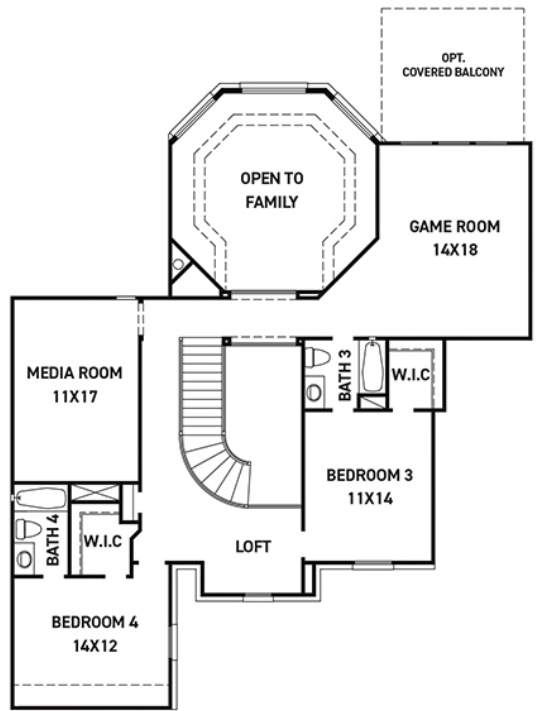

ELEVATION 5

ELEVATION 6

These drawings are conceptual only and are for the convenience of reference. They should not be relied upon as representations, express or implied, of the final detail of the residences. The builder expressly reserves the right to make modifications, revisions, and changes it deems desirable in its sole and absolute discretion. Dimensions and square footages are approximate and may vary with actual construction. Due to design and footage requirements not all options/elevations are available in all locations.

FIRST FLOOR PLAN

FEATURES:

- 3,859 SQUARE FT.
- 4 BEDROOM
- 4 1/2 BATHROOM
- 3 CAR GARAGE

SECOND FLOOR PLAN

OPT. BEDROOM 6 W/ BATH 6 & LIVING QUARTERS
+254 SQ. FT.

OPT. BEDROOM 6 W/ BATH 6
+254 SQ. FT.

OPT. ENLARGED MAIN SHOWER