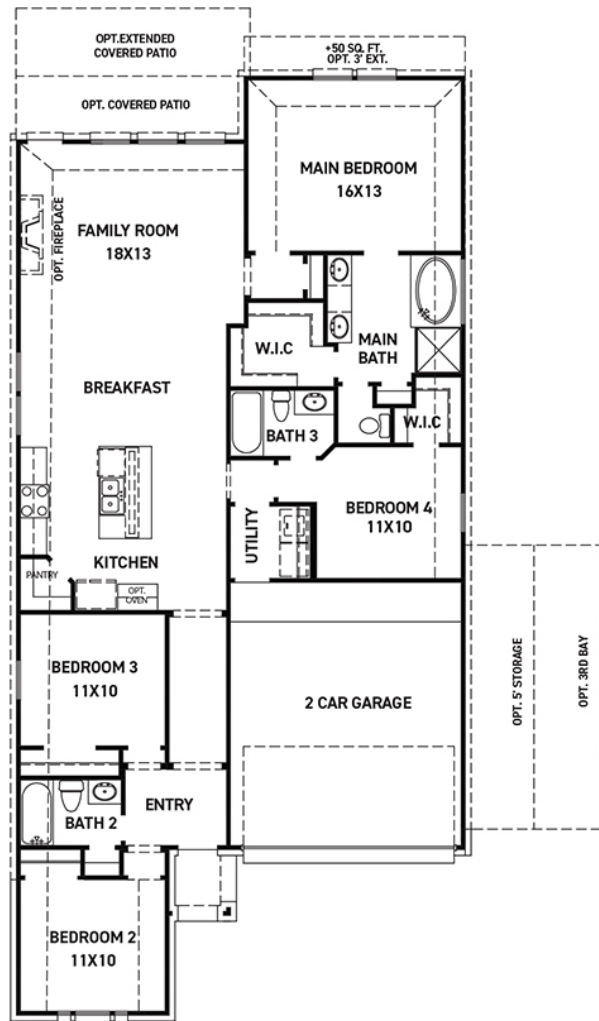

ELEVATION A

ELEVATION B

ELEVATION C

ELEVATION D

These drawings are conceptual only and are for the convenience of reference. They should not be relied upon as representations, express or implied, of the final detail of the residences. The builder expressly reserves the right to make modifications, revisions, and changes it deems desirable in its sole and absolute discretion. Dimensions and square footages are approximate and may vary with actual construction. Due to design and footage requirements not all options/elevations are available in all locations.

N

Cameron

ELEVATION E

These drawings are conceptual only and are for the convenience of reference. They should not be relied upon as representations, express or implied, of the final detail of the residences. The builder expressly reserves the right to make modifications, revisions, and changes it deems desirable in its sole and absolute discretion. Dimensions and square footages are approximate and may vary with actual construction. Due to design and footage requirements not all options/elevations are available in all locations.

newmarkhomes.com

Cameron

FIRST FLOOR PLAN

FEATURES:

- 1,760 SQUARE FT.
- 4 BEDROOM
- 3 BATHROOM
- 2 CAR GARAGE

OPT. ENLARGED MAIN SHOWER

KITCHEN UPGRADE 2

OPT. COVERED PATIO W/ OPT. POINTED VAULT OR OPT. ARCHED VAULT