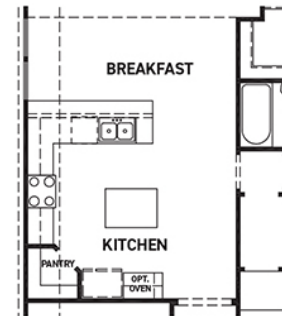

newmarkhomes.com

Cameron

FIRST FLOOR PLAN

FEATURES:

- 1,760 SQUARE FT.
- 4 BEDROOM
- 3 BATHROOM
- 2 CAR GARAGE

OPT. ENLARGED MAIN SHOWER

KITCHEN UPGRADE 2

OPT. COVERED PATIO W/ OPT. POINTED VAULT OR OPT. ARCHED VAULT