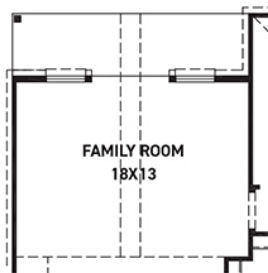

newmarkhomes.com

Cameron

FIRST FLOOR PLAN

FEATURES:

- 1,760 SQUARE FT.
- 4 BEDROOM
- 3 BATHROOM
- 2 CAR GARAGE

OPT. ENLARGED MAIN SHOWER

KITCHEN UPGRADE 2

OPT. COVERED PATIO W/ OPT. POINTED VAULT OR OPT. ARCHED VAULT