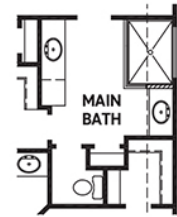

newmarkhomes.com

Cameron

FIRST FLOOR PLAN

FEATURES:

- 1,760 SQUARE FT.
- 4 BEDROOM
- 3 BATHROOM
- 2 CAR GARAGE

OPT. ENLARGED MAIN SHOWER

KITCHEN UPGRADE 2

OPT. COVERED PATIO W/ OPT. POINTED VAULT OR OPT. ARCHED VAULT