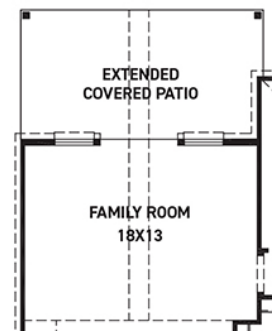

newmarkhomes.com

Cameron

FIRST FLOOR PLAN

FEATURES:

- 1,760 SQUARE FT.
- 4 BEDROOM
- 3 BATHROOM
- 2 CAR GARAGE

OPT. ENLARGED MAIN SHOWER

KITCHEN UPGRADE 2

OPT. COVERED PATIO W/ OPT. POINTED VAULT OR OPT. ARCHED VAULT