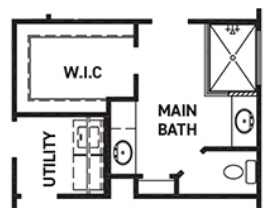

**NEW MARK**  
H O M E S

[newmarkhomes.com](http://newmarkhomes.com)

FIRST FLOOR PLAN

SECOND FLOOR PLAN

**FEATURES:**

- 2,121 SQUARE FT.
- 4 BEDROOM
- 3 BATHROOM
- 2 CAR GARAGE

OPT. ENLARGED MAIN SHOWER

KITCHEN UPGRADE 2

OPT. EXTENDED COVERED PATIO W/ OPT. POINTED VAULT OR OPT. ARCHED VAULT

REV 04/24 (452K)

These drawings are conceptual only and are for the convenience of reference. They should not be relied upon as representations, express or implied, of the final detail of the residences. The builder expressly reserves the right to make modifications, revisions, and changes it deems desirable in its sole and absolute discretion. Dimensions and square footages are approximate and may vary with actual construction. Due to design and footage requirements not all options/elevations are available in all locations.