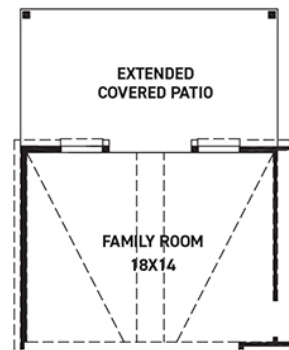

**NEW MARK**  
H O M E S

[newmarkhomes.com](http://newmarkhomes.com)

FIRST FLOOR PLAN

SECOND FLOOR PLAN

**FEATURES:**

- 2,121 SQUARE FT.
- 4 BEDROOM
- 3 BATHROOM
- 2 CAR GARAGE

OPT. ENLARGED MAIN SHOWER

KITCHEN UPGRADE 2

OPT. EXTENDED COVERED PATIO W/ OPT. POINTED VAULT OR OPT. ARCHED VAULT

REV 04/24 (452K)

These drawings are conceptual only and are for the convenience of reference. They should not be relied upon as representations, express or implied, of the final detail of the residences. The builder expressly reserves the right to make modifications, revisions, and changes it deems desirable in its sole and absolute discretion. Dimensions and square footages are approximate and may vary with actual construction. Due to design and footage requirements not all options/elevations are available in all locations.