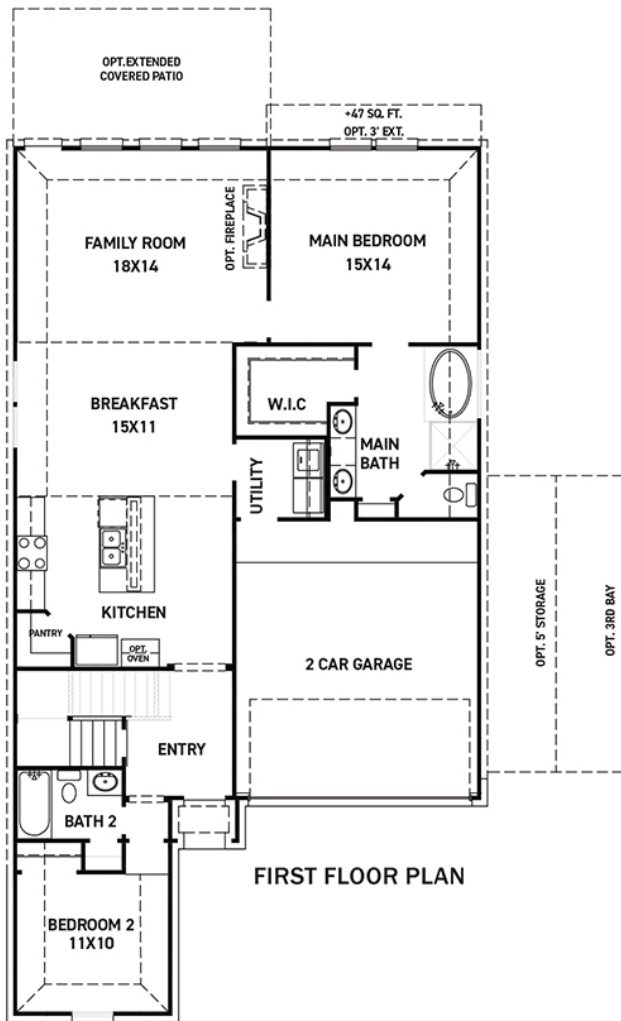

# Kinney

**ELEVATION E**

These drawings are conceptual only and are for the convenience of reference. They should not be relied upon as representations, express or implied, of the final detail of the residences. The builder expressly reserves the right to make modifications, revisions, and changes it deems desirable in its sole and absolute discretion. Dimensions and square footages are approximate and may vary with actual construction. Due to design and footage requirements not all options/elevations are available in all locations.

**NEW MARK**  
H O M E S

[newmarkhomes.com](http://newmarkhomes.com)

FIRST FLOOR PLAN

SECOND FLOOR PLAN

**FEATURES:**

- 2,121 SQUARE FT.
- 4 BEDROOM
- 3 BATHROOM
- 2 CAR GARAGE

OPT. ENLARGED MAIN SHOWER

KITCHEN UPGRADE 2