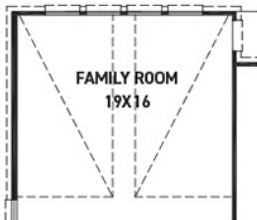

newmarkhomes.com

FIRST FLOOR PLAN

SECOND FLOOR PLAN

FEATURES:

- 2,528 SQUARE FT.
- 3 BEDROOM
- 2 1/2 BATHROOM
- 2 CAR GARAGE

OPT. POINTED VAULT
OPT. ARCHED VAULT

OPT. BEDROOM 4
W/ BATH 3

OPT. MAIN BATH
LAYOUT W/ ENLARGED
SHOWER

OPT. ENLARGED MAIN
SHOWER W/ TUB

OPT. EXTENDED
MEDIA ROOM
+66 SQ.

OPT. BEDROOM 5
@ MEDIA ROOM
+66 SQ.

REV 02/26 (453N)

These drawings are conceptual only and are for the convenience of reference. They should not be relied upon as representations, express or implied, of the final detail of the residences. The builder expressly reserves the right to make modifications, revisions, and changes it deems desirable in its sole and absolute discretion. Dimensions and square footages are approximate and may vary with actual construction. Due to design and footage requirements not all options/elevations are available in all locations.