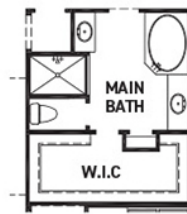

newmarkhomes.com

FIRST FLOOR PLAN

SECOND FLOOR PLAN

FEATURES:

- 2,528 SQUARE FT.
- 3 BEDROOM
- 2 1/2 BATHROOM
- 2 CAR GARAGE

OPT. POINTED VAULT
OPT. ARCHED VAULT

OPT. BEDROOM 4
W/ BATH 3

OPT. MAIN BATH
LAYOUT W/ ENLARGED
SHOWER

OPT. ENLARGED MAIN
SHOWER W/ TUB

OPT. EXTENDED
MEDIA ROOM
+66 SQ.

OPT. BEDROOM 5
@ MEDIA ROOM
+66 SQ.

REV 02/26 (453N)

These drawings are conceptual only and are for the convenience of reference. They should not be relied upon as representations, express or implied, of the final detail of the residences. The builder expressly reserves the right to make modifications, revisions, and changes it deems desirable in its sole and absolute discretion. Dimensions and square footages are approximate and may vary with actual construction. Due to design and footage requirements not all options/elevations are available in all locations.