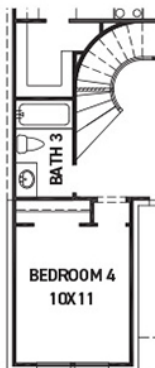

newmarkhomes.com

FIRST FLOOR PLAN

SECOND FLOOR PLAN

FEATURES:

- 2,528 SQUARE FT.
- 3 BEDROOM
- 2 1/2 BATHROOM
- 2 CAR GARAGE

OPT. POINTED VAULT
OPT. ARCHED VAULT

OPT. BEDROOM 4
W/ BATH 3

OPT. MAIN BATH
LAYOUT W/ ENLARGED
SHOWER

OPT. ENLARGED MAIN
SHOWER W/ TUB

OPT. EXTENDED
MEDIA ROOM
+66 SQ.

OPT. BEDROOM 5
@ MEDIA ROOM
+66 SQ.

REV 02/26 (453N)

These drawings are conceptual only and are for the convenience of reference. They should not be relied upon as representations, express or implied, of the final detail of the residences. The builder expressly reserves the right to make modifications, revisions, and changes it deems desirable in its sole and absolute discretion. Dimensions and square footages are approximate and may vary with actual construction. Due to design and footage requirements not all options/elevations are available in all locations.