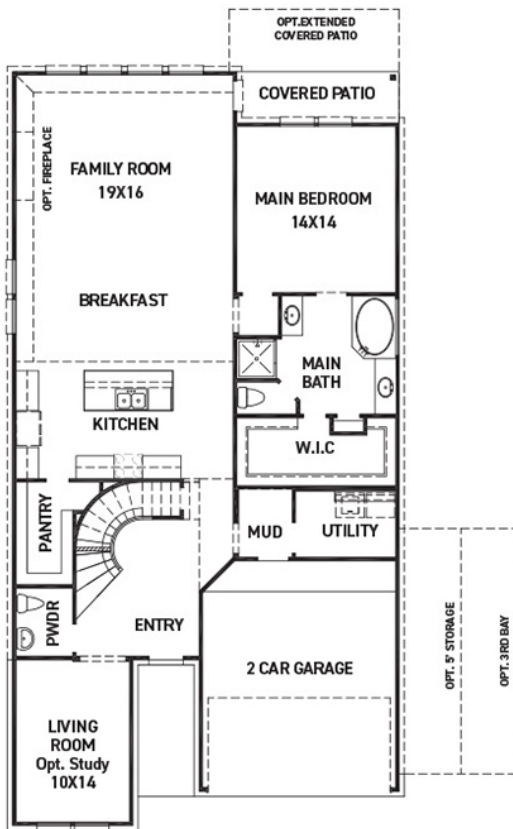

N

Newton

ELEVATION E

These drawings are conceptual only and are for the convenience of reference. They should not be relied upon as representations, express or implied, of the final detail of the residences. The builder expressly reserves the right to make modifications, revisions, and changes it deems desirable in its sole and absolute discretion. Dimensions and square footages are approximate and may vary with actual construction. Due to design and footage requirements not all options/elevations are available in all locations.

newmarkhomes.com

FIRST FLOOR PLAN

SECOND FLOOR PLAN

FEATURES:

- 2,528 SQUARE FT.
- 3 BEDROOM
- 2 1/2 BATHROOM
- 2 CAR GARAGE

OPT. POINTED VAULT
OPT. ARCHED VAULT

OPT. BEDROOM 4
W/ BATH 3

OPT. MAIN BATH
LAYOUT W/ ENLARGED
SHOWER

OPT. ENLARGED MAIN
SHOWER W/ TUB

OPT. EXTENDED
MEDIA ROOM
+66 SQ.

OPT. BEDROOM 5
@ MEDIA ROOM
+66 SQ.

REV 02/26 (453N)

These drawings are conceptual only and are for the convenience of reference. They should not be relied upon as representations, express or implied, of the final detail of the residences. The builder expressly reserves the right to make modifications, revisions, and changes it deems desirable in its sole and absolute discretion. Dimensions and square footages are approximate and may vary with actual construction. Due to design and footage requirements not all options/elevations are available in all locations.