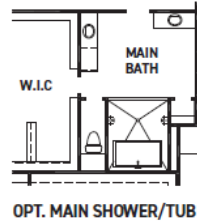

### FEATURES:

- 4,803 SQUARE FT.
- 4 BEDROOM
- 5 1/2 BATHROOM
- 4 CAR GARAGE

REV 10/25(105E)