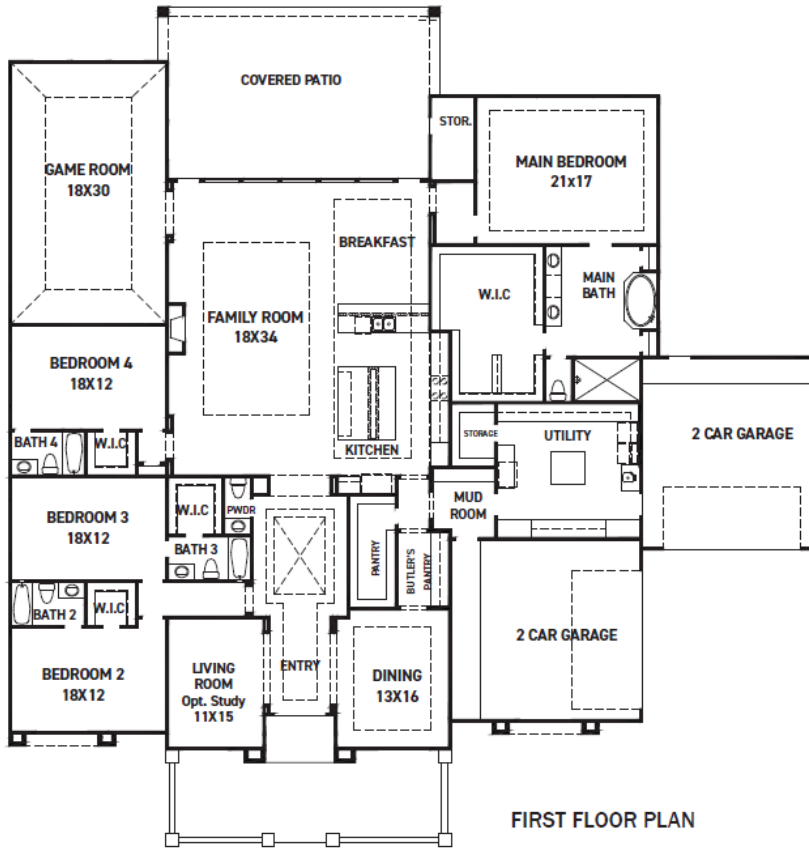

### FEATURES:

- 4,803 SQUARE FT.
- 4 BEDROOM
- 5 1/2 BATHROOM
- 4 CAR GARAGE

REV 10/25(105E)