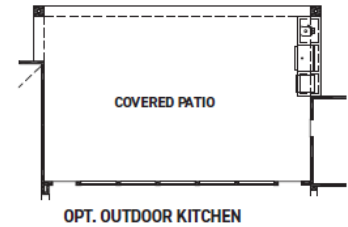

### FEATURES:

- 4,803 SQUARE FT.
- 4 BEDROOM
- 5 1/2 BATHROOM
- 4 CAR GARAGE

REV 10/25(105E)