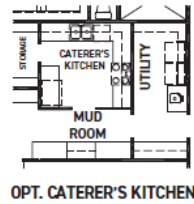

### FEATURES:

- 4,803 SQUARE FT.
- 4 BEDROOM
- 5 1/2 BATHROOM
- 4 CAR GARAGE

REV 10/25(105E)