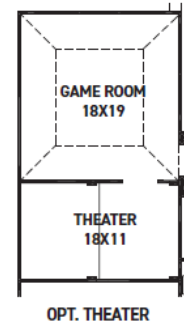

### FEATURES:

- 4,803 SQUARE FT.
- 4 BEDROOM
- 5 1/2 BATHROOM
- 4 CAR GARAGE

REV 10/25(105E)