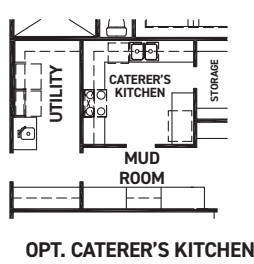

FEDRICK HARRIS
ESTATE HOMES

July 16, 2024

Grand Villa Medic

FEATURES:

- 4,803 SQUARE FT.
- 4 BEDROOM
- 5 1/2 BATHROOM
- 4 CAR GARAGE

REV 01/24(105E)

These drawings are conceptual only and are for the convenience of reference. They should not be relied upon as representations, express or implied, of the final detail of the residences. The builder expressly reserves the right to make modifications, revisions, and changes it deems desirable in its sole and absolute discretion. Dimensions and square footages are approximate and may vary with actual construction.