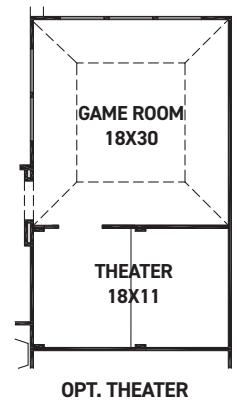

Grand Villa Medici

Pricing Available Upon Request

Sq Ft	Beds	Baths	Stories	Garage
4,803	4	4.5	1	4

Grand Villa Medic

REV 01/24(10

These drawings are conceptual only and are for the convenience of reference. They should not be relied upon as representations, express or implied, of the final detail of the residences. The builder expressly reserves the right to make modifications, revisions, and changes it deems desirable in its sole and absolute discretion. Dimensions and square footages are approximate and may vary with actual construction.

FEDRICK HARRIS
ESTATE HOMES

July 16, 2024

Grand Villa Medic

FEATURES:

- 4,803 SQUARE FT.
- 4 BEDROOM
- 5 1/2 BATHROOM
- 4 CAR GARAGE

REV 01/24(105E)

These drawings are conceptual only and are for the convenience of reference. They should not be relied upon as representations, express or implied, of the final detail of the residences. The builder expressly reserves the right to make modifications, revisions, and changes it deems desirable in its sole and absolute discretion. Dimensions and square footages are approximate and may vary with actual construction.