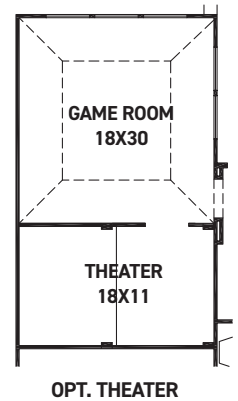

Grand Villa Medici

Pricing Available Upon Request

Sq Ft	Beds	Baths	Stories	Garage
4,803	4	4.5	1	4

Grand Villa Medic

REV 07/24(10

These drawings are conceptual only and are for the convenience of reference. They should not be relied upon as representations, express or implied, of the final detail of the residences. The builder expressly reserves the right to make modifications, revisions, and changes it deems desirable in its sole and absolute discretion. Dimensions and square footages are approximate and may vary with actual construction.

FEDRICK HARRIS
ESTATE HOMES

November 23, 2024

Grand Villa Medic

FEATURES:

- 4,803 SQUARE FT.
- 4 BEDROOM
- 5 1/2 BATHROOM
- 4 CAR GARAGE

REV 07/24(105E)

These drawings are conceptual only and are for the convenience of reference. They should not be relied upon as representations, express or implied, of the final detail of the residences. The builder expressly reserves the right to make modifications, revisions, and changes it deems desirable in its sole and absolute discretion. Dimensions and square footages are approximate and may vary with actual construction.