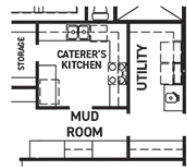

Grand Villa Medici

FEATURES:

- 4,803 SQUARE FT.
- 4 BEDROOM
- 5 1/2 BATHROOM
- 4 CAR GARAGE

REV 07/24(105E)

These drawings are conceptual only and are for the convenience of reference. They should not be relied upon as representations, express or implied, of the final detail of the residences. The builder expressly reserves the right to make modifications, revisions, and changes it deems desirable in its sole and absolute discretion. Dimensions and square footages are approximate and may vary with actual construction. Due to design and footage requirements not all options/elevations are available in all locations.