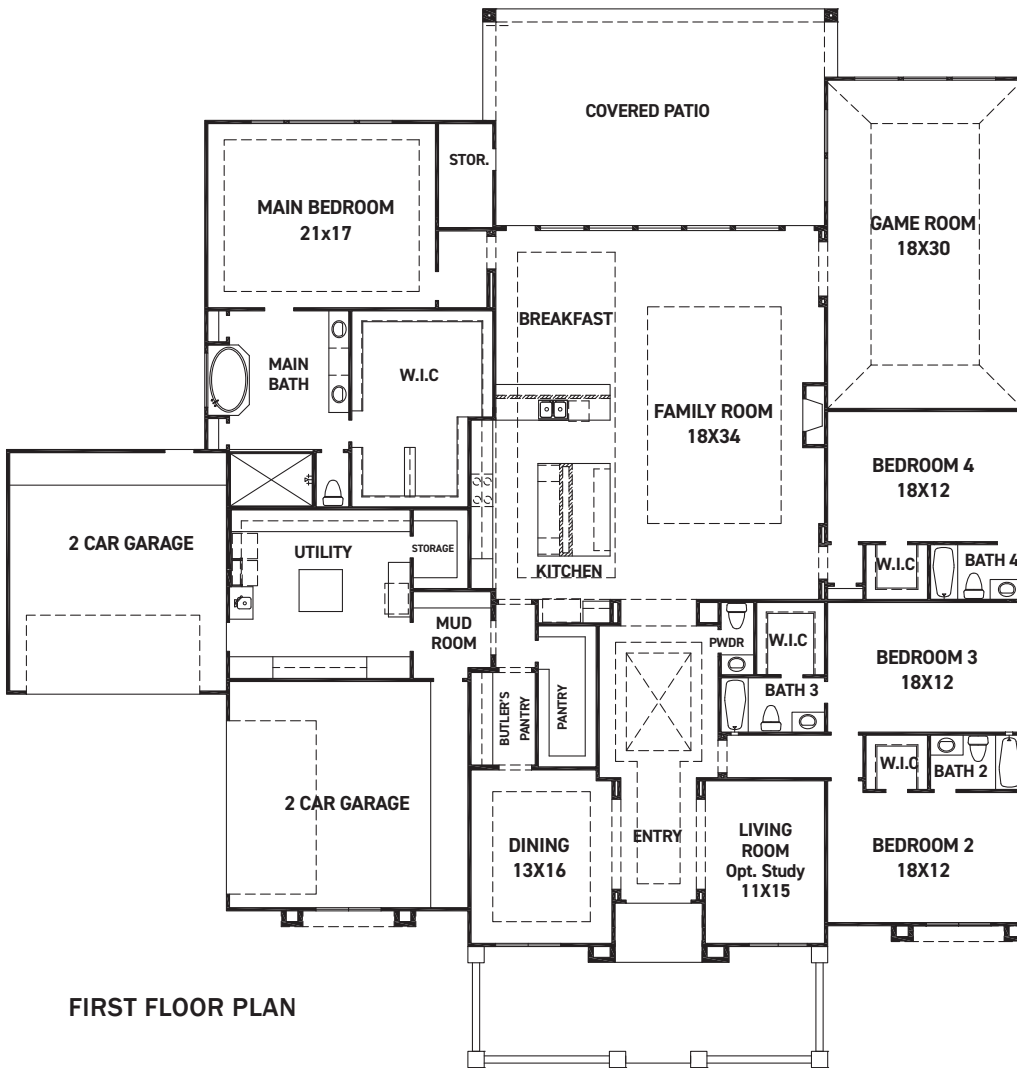

Grand Villa Medici

Pricing Available Upon Request

Sq Ft	Beds	Baths	Stories	Garage
4,803	4	4.5	1	4

Grand Villa Medic

REV 01/24(10

These drawings are conceptual only and are for the convenience of reference. They should not be relied upon as representations, express or implied, of the final detail of the residences. The builder expressly reserves the right to make modifications, revisions, and changes it deems desirable in its sole and absolute discretion. Dimensions and square footages are approximate and may vary with actual construction.

FEDRICK HARRIS
ESTATE HOMES

July 16, 2024

Grand Villa Medic

FEATURES:

- 4,803 SQUARE FT.
- 4 BEDROOM
- 5 1/2 BATHROOM
- 4 CAR GARAGE

REV 01/24(105E)

These drawings are conceptual only and are for the convenience of reference. They should not be relied upon as representations, express or implied, of the final detail of the residences. The builder expressly reserves the right to make modifications, revisions, and changes it deems desirable in its sole and absolute discretion. Dimensions and square footages are approximate and may vary with actual construction.