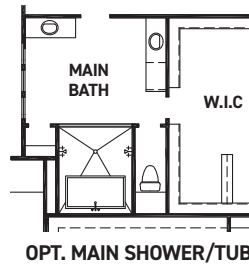

FEDRICK HARRIS
ESTATE HOMES

July 16, 2024

Grand Villa Medic

FEATURES:

- 4,803 SQUARE FT.
- 4 BEDROOM
- 5 1/2 BATHROOM
- 4 CAR GARAGE

REV 01/24(105E)

These drawings are conceptual only and are for the convenience of reference. They should not be relied upon as representations, express or implied, of the final detail of the residences. The builder expressly reserves the right to make modifications, revisions, and changes it deems desirable in its sole and absolute discretion. Dimensions and square footages are approximate and may vary with actual construction.