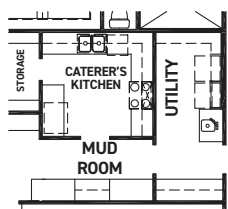

FEDRICK HARRIS
ESTATE HOMES

November 23, 2024

Grand Villa Medic

FEATURES:

- 4,803 SQUARE FT.
- 4 BEDROOM
- 5 1/2 BATHROOM
- 4 CAR GARAGE

REV 07/24(105E)

These drawings are conceptual only and are for the convenience of reference. They should not be relied upon as representations, express or implied, of the final detail of the residences. The builder expressly reserves the right to make modifications, revisions, and changes it deems desirable in its sole and absolute discretion. Dimensions and square footages are approximate and may vary with actual construction.