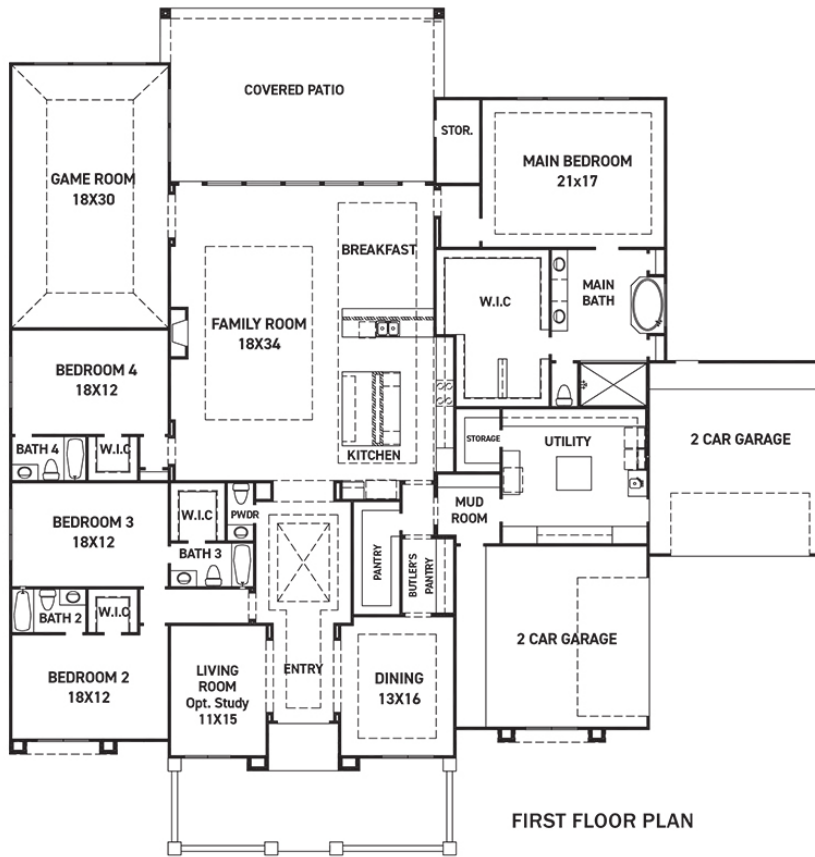

Grand Villa Medici

FEATURES:

- 4,803 SQUARE FT.
- 4 BEDROOM
- 5 1/2 BATHROOM
- 4 CAR GARAGE

REV 07/24(105E)

These drawings are conceptual only and are for the convenience of reference. They should not be relied upon as representations, express or implied, of the final detail of the residences. The builder expressly reserves the right to make modifications, revisions, and changes it deems desirable in its sole and absolute discretion. Dimensions and square footages are approximate and may vary with actual construction. Due to design and footage requirements not all options/elevations are available in all locations.