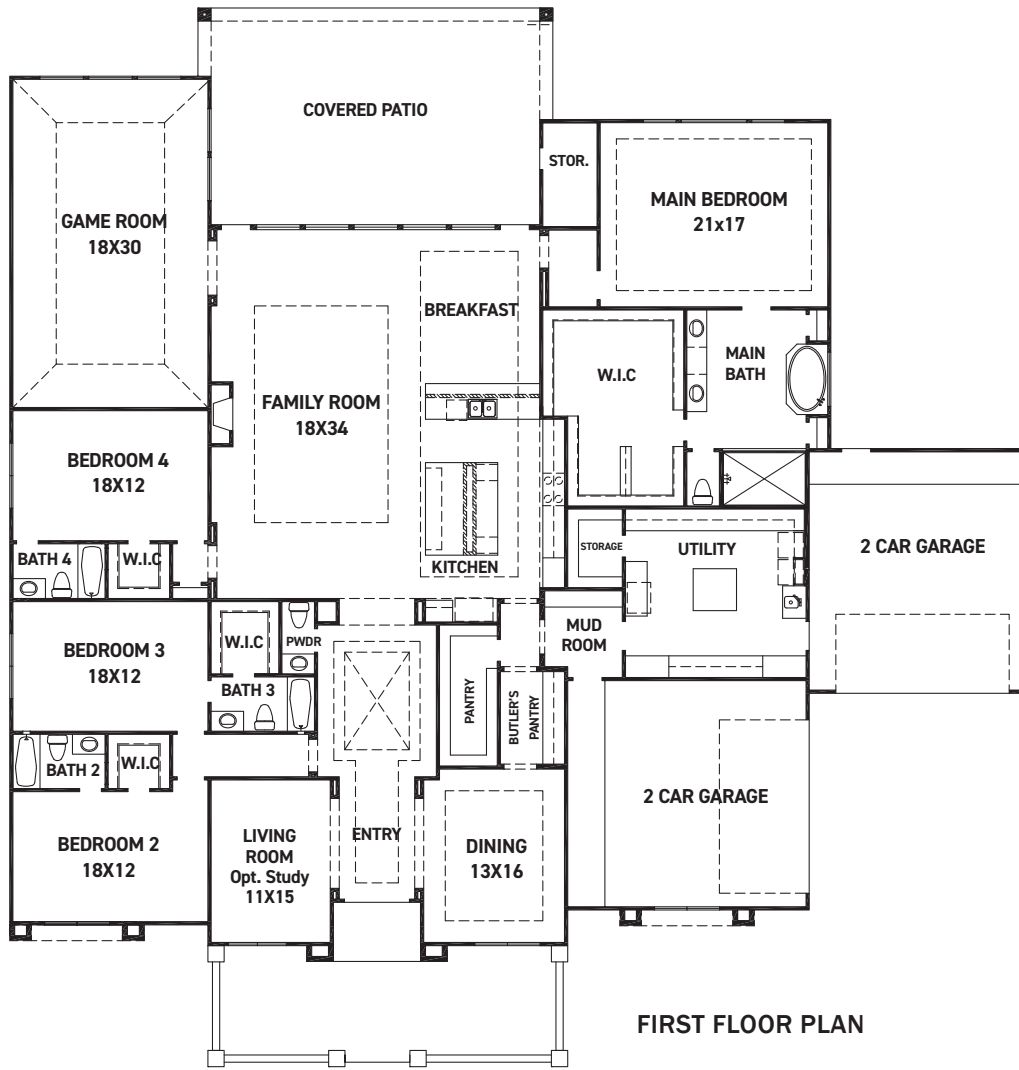

Grand Villa Medici

Pricing Available Upon Request

Sq Ft	Beds	Baths	Stories	Garage
4,803	4	4.5	1	4

Grand Villa Medic

REV 07/24(10

These drawings are conceptual only and are for the convenience of reference. They should not be relied upon as representations, express or implied, of the final detail of the residences. The builder expressly reserves the right to make modifications, revisions, and changes it deems desirable in its sole and absolute discretion. Dimensions and square footages are approximate and may vary with actual construction.

FEDRICK HARRIS
ESTATE HOMES

November 23, 2024

Grand Villa Medic

FEATURES:

- 4,803 SQUARE FT.
- 4 BEDROOM
- 5 1/2 BATHROOM
- 4 CAR GARAGE

REV 07/24(105E)

These drawings are conceptual only and are for the convenience of reference. They should not be relied upon as representations, express or implied, of the final detail of the residences. The builder expressly reserves the right to make modifications, revisions, and changes it deems desirable in its sole and absolute discretion. Dimensions and square footages are approximate and may vary with actual construction.