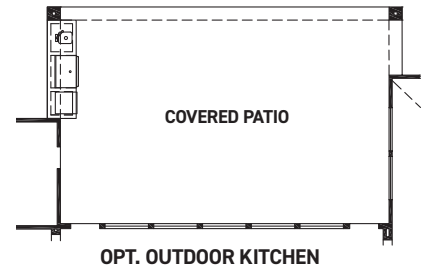

FEDRICK HARRIS
ESTATE HOMES

July 16, 2024

Grand Villa Medic

FEATURES:

- 4,803 SQUARE FT.
- 4 BEDROOM
- 5 1/2 BATHROOM
- 4 CAR GARAGE

REV 01/24(105E)

These drawings are conceptual only and are for the convenience of reference. They should not be relied upon as representations, express or implied, of the final detail of the residences. The builder expressly reserves the right to make modifications, revisions, and changes it deems desirable in its sole and absolute discretion. Dimensions and square footages are approximate and may vary with actual construction.