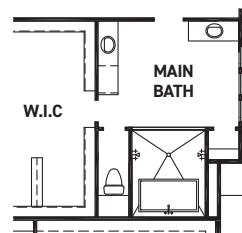

FEDRICK HARRIS
ESTATE HOMES

November 23, 2024

Grand Villa Medic

FEATURES:

- 4,803 SQUARE FT.
- 4 BEDROOM
- 5 1/2 BATHROOM
- 4 CAR GARAGE

REV 07/24(105E)

These drawings are conceptual only and are for the convenience of reference. They should not be relied upon as representations, express or implied, of the final detail of the residences. The builder expressly reserves the right to make modifications, revisions, and changes it deems desirable in its sole and absolute discretion. Dimensions and square footages are approximate and may vary with actual construction.