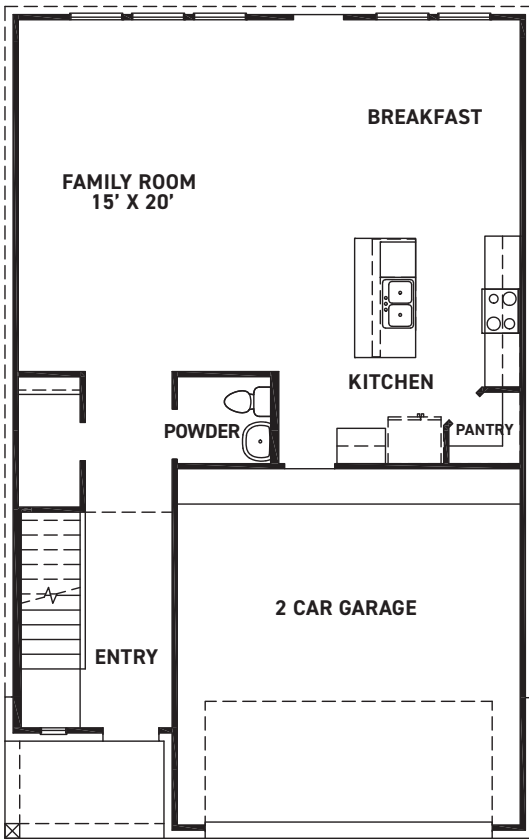

Rain Lily

Priced from \$386,990

Sq Ft	Beds	Baths	Stories	Garage
2,082	3	2.5	2	2

ELEVATION 1

ELEVATION 2

ELEVATION 3

REV 1/22 (401F)

These drawings are conceptual only and are for the convenience of reference. They should not be relied upon as representations, express or implied, of the final detail of the residences. The builder expressly reserves the right to make modifications, revisions, and changes it deems desirable in its sole and absolute discretion. Dimensions and square footages are approximate and may vary with actual construction.

newmarkhomes.com

FIRST FLOOR PLAN

SECOND FLOOR PLAN

COVERED PATIO OPTION

TUB @ MAIN BATH OPTION

BEDROOM 4 ILO GAME ROOM

FEATURES:

- 2082 SQUARE FT.
- 3 BEDROOM
- 2-1/2 BATHROOM
- 2 CAR GARAGE