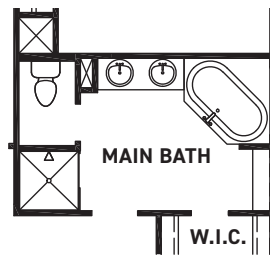

Rain Lily

Priced from \$386,990

Sq Ft	Beds	Baths	Stories	Garage
2,082	3	2.5	2	2

ELEVATION 1

ELEVATION 2

ELEVATION 3

REV 1/22 (401F)

These drawings are conceptual only and are for the convenience of reference. They should not be relied upon as representations, express or implied, of the final detail of the residences. The builder expressly reserves the right to make modifications, revisions, and changes it deems desirable in its sole and absolute discretion. Dimensions and square footages are approximate and may vary with actual construction.

newmarkhomes.com

FIRST FLOOR PLAN

SECOND FLOOR PLAN

COVERED PATIO OPTION

TUB @ MAIN BATH OPTION

BEDROOM 4 ILO GAME ROOM

FEATURES:

- 2082 SQUARE FT.
- 3 BEDROOM
- 2-1/2 BATHROOM
- 2 CAR GARAGE