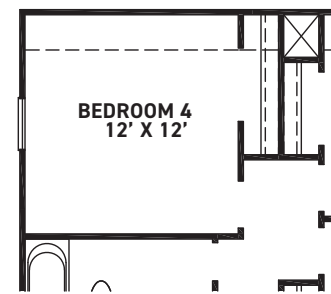

Rain Lily

Priced from \$386,990

Sq Ft	Beds	Baths	Stories	Garage
2,082	3	2.5	2	2

ELEVATION 1

ELEVATION 2

ELEVATION 3

REV 1/22 (401F)

These drawings are conceptual only and are for the convenience of reference. They should not be relied upon as representations, express or implied, of the final detail of the residences. The builder expressly reserves the right to make modifications, revisions, and changes it deems desirable in its sole and absolute discretion. Dimensions and square footages are approximate and may vary with actual construction.

newmarkhomes.com

FIRST FLOOR PLAN

SECOND FLOOR PLAN

COVERED PATIO OPTION

TUB @ MAIN BATH OPTION

BEDROOM 4 ILO GAME ROOM

FEATURES:

- 2082 SQUARE FT.
- 3 BEDROOM
- 2-1/2 BATHROOM
- 2 CAR GARAGE