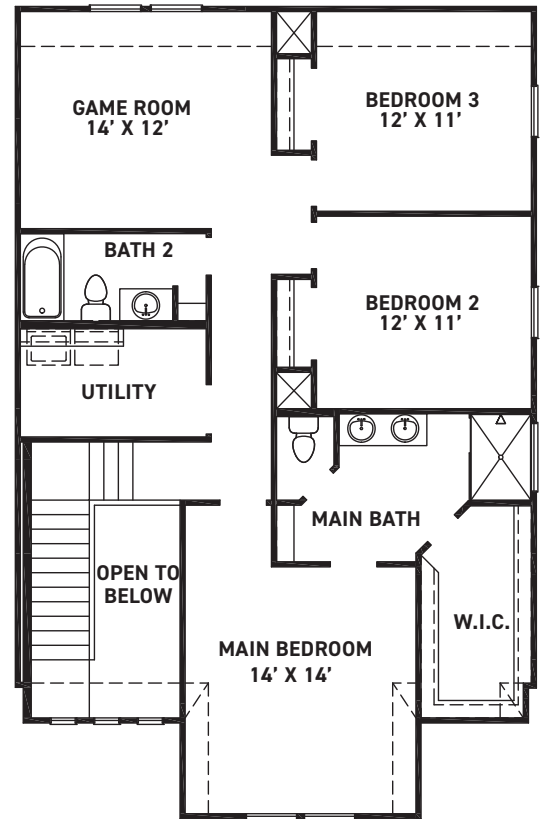

Rain Lily

Priced from \$386,990

Sq Ft	Beds	Baths	Stories	Garage
2,082	3	2.5	2	2

ELEVATION 1

ELEVATION 2

ELEVATION 3

REV 1/22 (401F)

These drawings are conceptual only and are for the convenience of reference. They should not be relied upon as representations, express or implied, of the final detail of the residences. The builder expressly reserves the right to make modifications, revisions, and changes it deems desirable in its sole and absolute discretion. Dimensions and square footages are approximate and may vary with actual construction.

newmarkhomes.com

FIRST FLOOR PLAN

SECOND FLOOR PLAN

COVERED PATIO OPTION

TUB @ MAIN BATH OPTION

BEDROOM 4 ILO GAME ROOM

FEATURES:

- 2082 SQUARE FT.
- 3 BEDROOM
- 2-1/2 BATHROOM
- 2 CAR GARAGE