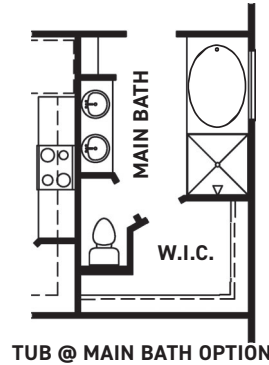

Paintbrush

Priced from \$379,990

| Sq Ft | Beds | Baths | Stories | Garage |
|--------------|----------|------------|----------|----------|
| 2,080 | 4 | 2.5 | 2 | 2 |

ELEVATION 1

ELEVATION 2

ELEVATION 3

REV 1/22 (4026)

newmarkhomes.com

FEATURES:

- 2080 SQUARE FT.
- 4 BEDROOM
- 2-1/2 BATHROOM
- 2 CAR GARAGE

REV 1/22 (402G)

These drawings are conceptual only and are for the convenience of reference. They should not be relied upon as representations, express or implied, of the final detail of the residences. The builder expressly reserves the right to make modifications, revisions, and changes it deems desirable in its sole and absolute discretion. Dimensions and square footages are approximate and may vary with actual construction.