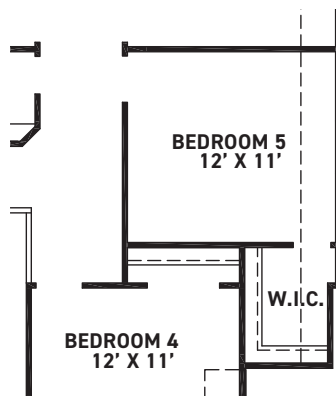

Paintbrush

Priced from \$379,990

| Sq Ft | Beds | Baths | Stories | Garage |
|--------------|----------|------------|----------|----------|
| 2,080 | 4 | 2.5 | 2 | 2 |

ELEVATION 1

ELEVATION 2

ELEVATION 3

REV 1/22 (4026)

newmarkhomes.com

FEATURES:

- 2080 SQUARE FT.
- 4 BEDROOM
- 2-1/2 BATHROOM
- 2 CAR GARAGE

REV 1/22 (402G)

These drawings are conceptual only and are for the convenience of reference. They should not be relied upon as representations, express or implied, of the final detail of the residences. The builder expressly reserves the right to make modifications, revisions, and changes it deems desirable in its sole and absolute discretion. Dimensions and square footages are approximate and may vary with actual construction.