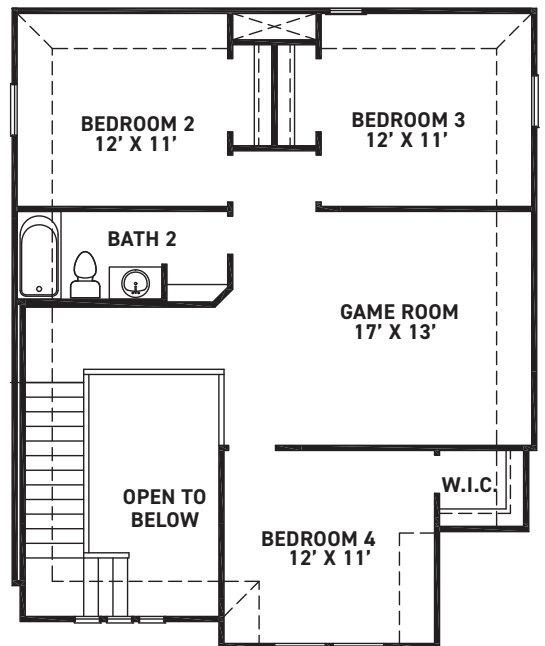

Paintbrush

Priced from \$379,990

| Sq Ft | Beds | Baths | Stories | Garage |
|--------------|----------|------------|----------|----------|
| 2,080 | 4 | 2.5 | 2 | 2 |

ELEVATION 1

ELEVATION 2

ELEVATION 3

REV 1/22 (4026)

newmarkhomes.com

FEATURES:

- 2080 SQUARE FT.
- 4 BEDROOM
- 2-1/2 BATHROOM
- 2 CAR GARAGE

REV 1/22 (402G)

These drawings are conceptual only and are for the convenience of reference. They should not be relied upon as representations, express or implied, of the final detail of the residences. The builder expressly reserves the right to make modifications, revisions, and changes it deems desirable in its sole and absolute discretion. Dimensions and square footages are approximate and may vary with actual construction.