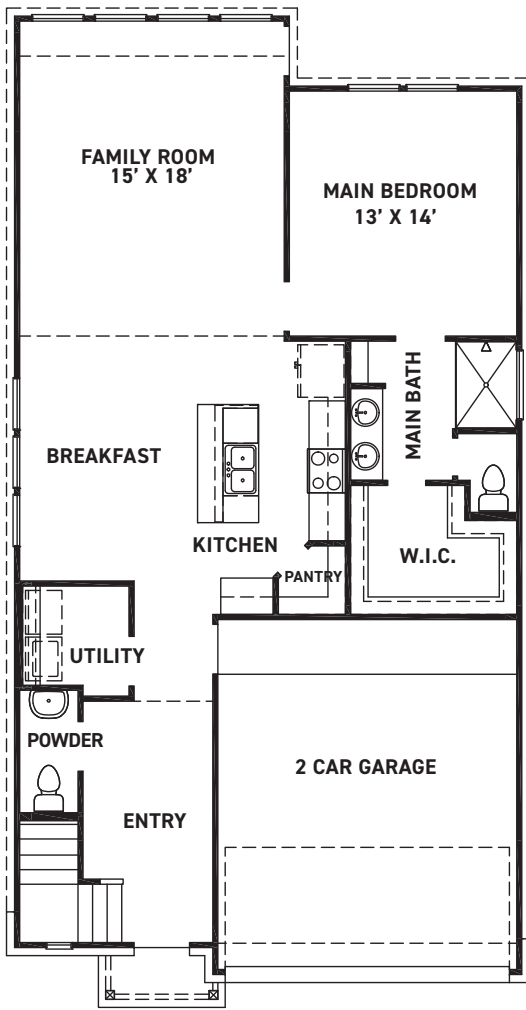

Paintbrush

Priced from \$379,990

| Sq Ft | Beds | Baths | Stories | Garage |
|--------------|----------|------------|----------|----------|
| 2,080 | 4 | 2.5 | 2 | 2 |

ELEVATION 1

ELEVATION 2

ELEVATION 3

REV 1/22 (4026)

newmarkhomes.com

FEATURES:

- 2080 SQUARE FT.
- 4 BEDROOM
- 2-1/2 BATHROOM
- 2 CAR GARAGE

REV 1/22 (402G)

These drawings are conceptual only and are for the convenience of reference. They should not be relied upon as representations, express or implied, of the final detail of the residences. The builder expressly reserves the right to make modifications, revisions, and changes it deems desirable in its sole and absolute discretion. Dimensions and square footages are approximate and may vary with actual construction.