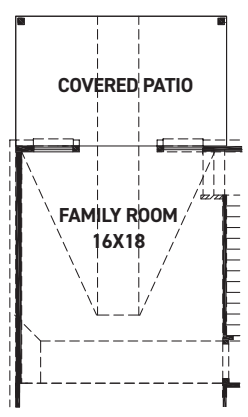

Multi-Generational

Armstrong

Priced from \$396,990

Sq Ft	Beds	Baths	Stories	Garage
2,649	4	3	2	2

The Armstrong floor plan in the Portrait Series features 2,649 sqft, 4 bedrooms, 3 bathrooms, and a 2-car garage. This two-story floor plan offers an enlarged main shower option, study option, 2 kitchen upgrade options, main bedroom bay option, fireplace options, family room vault option, fireplace options, family room vault option... [READ MORE »](#)ns, and covered patio options. The second floor offers a second main bedroom option.

newmarkhomes.com

FIRST FLOOR PLAN

SECOND FLOOR PLAN

FEATURES:

- 2,649 SQUARE FT.
- 4 BEDROOM
- 3 BATHROOM
- 2 CAR GARAGE

OPT. ENLARGED MAIN SHOWER

KITCHEN UPGRADE 2

OPT. COVERED PATIO W/ OPT. POINTED VAULT OR OPT. ARCHED VAULT