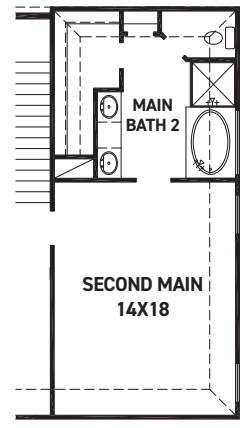

Multi-Generational

Armstrong

Priced from \$396,990

Sq Ft	Beds	Baths	Stories	Garage
2,649	4	3	2	2

The Armstrong floor plan in the Portrait Series features 2,649 sqft, 4 bedrooms, 3 bathrooms, and a 2-car garage. This two-story floor plan offers an enlarged main shower option, study option, 2 kitchen upgrade options, main bedroom bay option, fireplace options, family room vault option, fireplace options, family room vault option... [READ MORE »](#)ns, and covered patio options. The second floor offers a second main bedroom option.

newmarkhomes.com

FIRST FLOOR PLAN

SECOND FLOOR PLAN

FEATURES:

- 2,649 SQUARE FT.
- 4 BEDROOM
- 3 BATHROOM
- 2 CAR GARAGE

OPT. ENLARGED MAIN SHOWER

KITCHEN UPGRADE 2

OPT. COVERED PATIO W/ OPT. POINTED VAULT OR OPT. ARCHED VAULT

OPT. SECOND MAIN W/BATH

REV 04/24 (452)

These drawings are conceptual only and are for the convenience of reference. They should not be relied upon as representations, express or implied, of the final detail of the residences. The builder expressly reserves the right to make modifications, revisions, and changes it deems desirable in its sole and absolute discretion. Dimensions and square footages are approximate and may vary with actual construction. Due to design and footage requirements not all options/elevations are available in all locations.