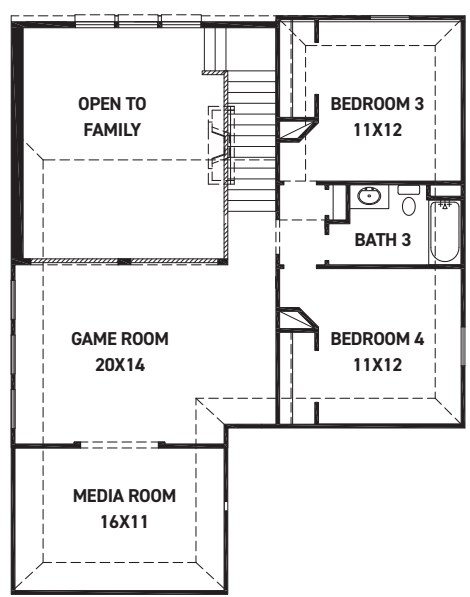

Multi-Generational

Armstrong

Priced from \$396,990

Sq Ft	Beds	Baths	Stories	Garage
2,649	4	3	2	2

The Armstrong floor plan in the Portrait Series features 2,649 sqft, 4 bedrooms, 3 bathrooms, and a 2-car garage. This two-story floor plan offers an enlarged main shower option, study option, 2 kitchen upgrade options, main bedroom bay option, fireplace options, family room vault option, fireplace options, family room vault option... [READ MORE »](#)ns, and covered patio options. The second floor offers a second main bedroom option.

Armstrong

ELEVATION A

ELEVATION B

ELEVATION C

ELEVATION D

ELEVATION E

REV 04/24 (452A)

These drawings are conceptual only and are for the convenience of reference. They should not be relied upon as representations, express or implied, of the final detail of the residences. The builder expressly reserves the right to make modifications, revisions, and changes it deems desirable in its sole and absolute discretion. Dimensions and square footages are approximate and may vary with actual construction. Due to design and footage requirements not all options/elevations are available in all locations.

newmarkhomes.com

FIRST FLOOR PLAN

SECOND FLOOR PLAN

FEATURES:

- 2,649 SQUARE FT.
- 4 BEDROOM
- 3 BATHROOM
- 2 CAR GARAGE

OPT. ENLARGED MAIN SHOWER

KITCHEN UPGRADE 2

OPT. COVERED PATIO W/ OPT. POINTED VAULT OR OPT. ARCHED VAULT