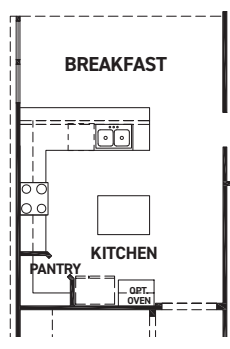

newmarkhomes.com

FIRST FLOOR PLAN

SECOND FLOOR PLAN

FEATURES:

- 2,649 SQUARE FT.
- 4 BEDROOM
- 3 BATHROOM
- 2 CAR GARAGE

OPT. ENLARGED MAIN SHOWER

KITCHEN UPGRADE 2

OPT. COVERED PATIO W/ OPT. POINTED VAULT OR OPT. ARCHED VAULT