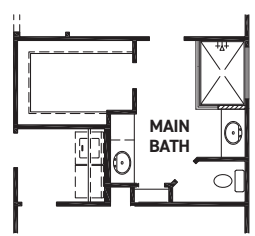

newmarkhomes.com

FIRST FLOOR PLAN

SECOND FLOOR PLAN

FEATURES:

- 2,649 SQUARE FT.
- 4 BEDROOM
- 3 BATHROOM
- 2 CAR GARAGE

OPT. ENLARGED MAIN SHOWER

KITCHEN UPGRADE 2

OPT. COVERED PATIO W/ OPT. POINTED VAULT OR OPT. ARCHED VAULT