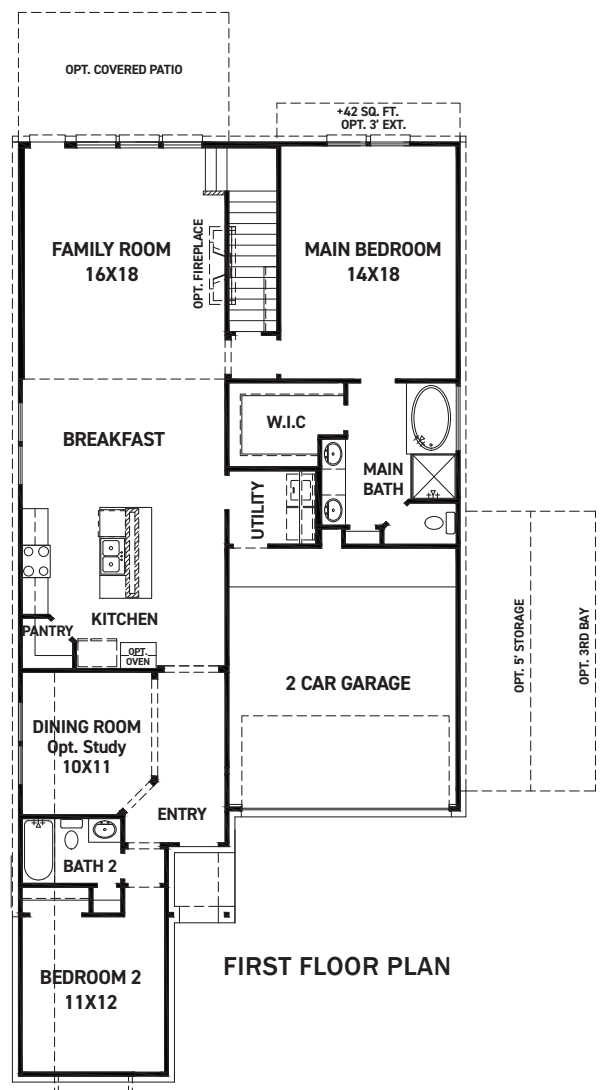

Multi-Generational

Armstrong

Priced from \$396,990

Sq Ft	Beds	Baths	Stories	Garage
2,649	4	3	2	2

The Armstrong floor plan in the Portrait Series features 2,649 sqft, 4 bedrooms, 3 bathrooms, and a 2-car garage. This two-story floor plan offers an enlarged main shower option, study option, 2 kitchen upgrade options, main bedroom bay option, fireplace options, family room vault option, fireplace options, family room vault option... [READ MORE »](#)ns, and covered patio options. The second floor offers a second main bedroom option.

Armstrong

ELEVATION A

ELEVATION B

ELEVATION C

ELEVATION D

ELEVATION E

REV 04/24 (452A)

These drawings are conceptual only and are for the convenience of reference. They should not be relied upon as representations, express or implied, of the final detail of the residences. The builder expressly reserves the right to make modifications, revisions, and changes it deems desirable in its sole and absolute discretion. Dimensions and square footages are approximate and may vary with actual construction. Due to design and footage requirements not all options/elevations are available in all locations.

newmarkhomes.com

FIRST FLOOR PLAN

SECOND FLOOR PLAN

FEATURES:

- 2,649 SQUARE FT.
- 4 BEDROOM
- 3 BATHROOM
- 2 CAR GARAGE

OPT. ENLARGED MAIN SHOWER

KITCHEN UPGRADE 2

OPT. COVERED PATIO W/ OPT. POINTED VAULT OR OPT. ARCHED VAULT