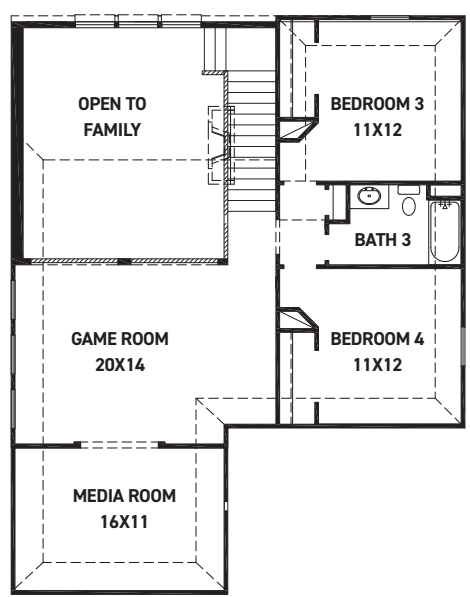

Multi-Generational

Armstrong

Priced from \$396,990

Sq Ft	Beds	Baths	Stories	Garage
2,649	4	3	2	2

The Armstrong floor plan in the Portrait Series features 2,649 sqft, 4 bedrooms, 3 bathrooms, and a 2-car garage. This two-story floor plan offers an enlarged main shower option, study option, 2 kitchen upgrade options, main bedroom bay option, fireplace options, family room vault option... [READ MORE »](#)ns, and covered patio options. The second floor offers a second main bedroom option.

Armstrong

ELEVATION A

ELEVATION B

ELEVATION C

ELEVATION D

ELEVATION E

REV 04/24 (452A)

These drawings are conceptual only and are for the convenience of reference. They should not be relied upon as representations, express or implied, of the final detail of the residences. The builder expressly reserves the right to make modifications, revisions, and changes it deems desirable in its sole and absolute discretion. Dimensions and square footages are approximate and may vary with actual construction. Due to design and footage requirements not all options/elevations are available in all locations.

newmarkhomes.com

FIRST FLOOR PLAN

SECOND FLOOR PLAN

FEATURES:

- 2,649 SQUARE FT.
- 4 BEDROOM
- 3 BATHROOM
- 2 CAR GARAGE

OPT. ENLARGED MAIN SHOWER

KITCHEN UPGRADE 2

OPT. COVERED PATIO W/ OPT. POINTED VAULT OR OPT. ARCHED VAULT