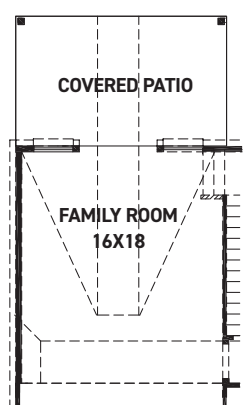

Multi-Generational

Armstrong

Priced from \$396,990

Sq Ft	Beds	Baths	Stories	Garage
2,649	4	3	2	2

The Armstrong floor plan in the Portrait Series features 2,649 sqft, 4 bedrooms, 3 bathrooms, and a 2-car garage. This two-story floor plan offers an enlarged main shower option, study option, 2 kitchen upgrade options, main bedroom bay option, fireplace options, family room vault option... [READ MORE »](#)ns, and covered patio options. The second floor offers a second main bedroom option.

newmarkhomes.com

FIRST FLOOR PLAN

SECOND FLOOR PLAN

FEATURES:

- 2,649 SQUARE FT.
- 4 BEDROOM
- 3 BATHROOM
- 2 CAR GARAGE

OPT. ENLARGED MAIN SHOWER

KITCHEN UPGRADE 2

OPT. COVERED PATIO W/ OPT. POINTED VAULT OR OPT. ARCHED VAULT