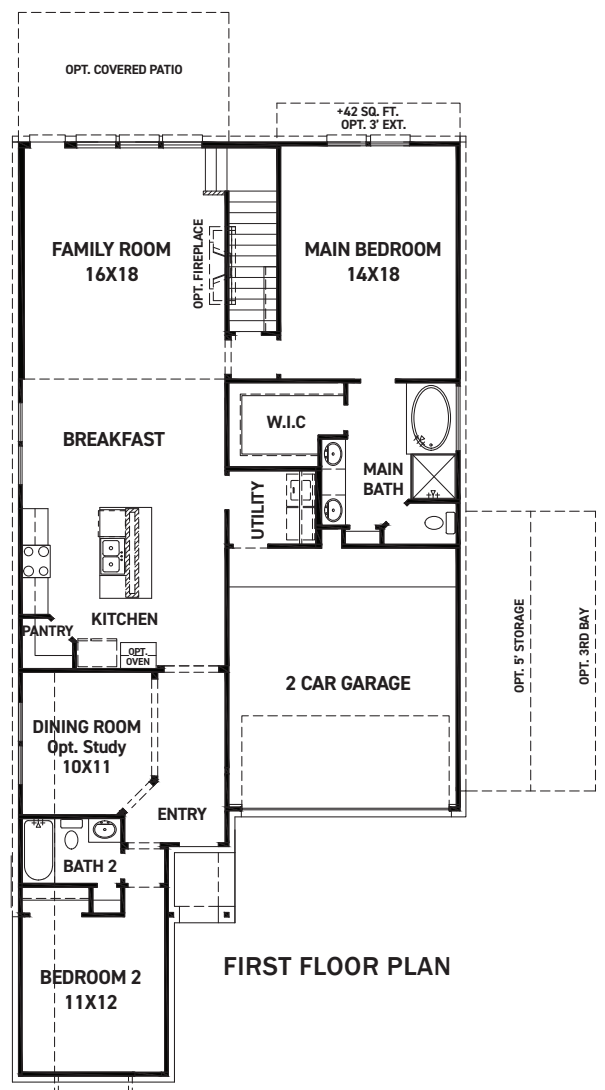

Multi-Generational

Armstrong

Priced from \$396,990

Sq Ft	Beds	Baths	Stories	Garage
2,649	4	3	2	2

The Armstrong floor plan in the Portrait Series features 2,649 sqft, 4 bedrooms, 3 bathrooms, and a 2-car garage. This two-story floor plan offers an enlarged main shower option, study option, 2 kitchen upgrade options, main bedroom bay option, fireplace options, family room vault option... [READ MORE »](#)ns, and covered patio options. The second floor offers a second main bedroom option.

Armstrong

ELEVATION A

ELEVATION B

ELEVATION C

ELEVATION D

ELEVATION E

REV 04/24 (452A)

These drawings are conceptual only and are for the convenience of reference. They should not be relied upon as representations, express or implied, of the final detail of the residences. The builder expressly reserves the right to make modifications, revisions, and changes it deems desirable in its sole and absolute discretion. Dimensions and square footages are approximate and may vary with actual construction. Due to design and footage requirements not all options/elevations are available in all locations.

newmarkhomes.com

FIRST FLOOR PLAN

SECOND FLOOR PLAN

FEATURES:

- 2,649 SQUARE FT.
- 4 BEDROOM
- 3 BATHROOM
- 2 CAR GARAGE

OPT. ENLARGED MAIN SHOWER

KITCHEN UPGRADE 2

OPT. COVERED PATIO W/ OPT. POINTED VAULT OR OPT. ARCHED VAULT