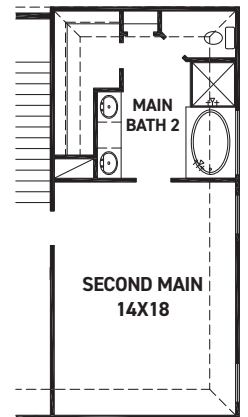

newmarkhomes.com

FIRST FLOOR PLAN

SECOND FLOOR PLAN

FEATURES:

- 2,649 SQUARE FT.
- 4 BEDROOM
- 3 BATHROOM
- 2 CAR GARAGE

OPT. ENLARGED MAIN SHOWER

KITCHEN UPGRADE 2

OPT. COVERED PATIO W/ OPT. POINTED VAULT OR OPT. ARCHED VAULT

OPT. SECOND MAIN W/BATH

REV 04/24 (452)

These drawings are conceptual only and are for the convenience of reference. They should not be relied upon as representations, express or implied, of the final detail of the residences. The builder expressly reserves the right to make modifications, revisions, and changes it deems desirable in its sole and absolute discretion. Dimensions and square footages are approximate and may vary with actual construction. Due to design and footage requirements not all options/elevations are available in all locations.