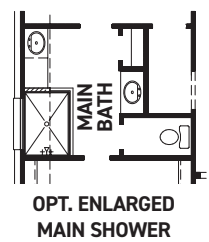

[newmarkhomes.com](http://newmarkhomes.com)

FIRST FLOOR PLAN

OPT. SECOND FLOOR GAME ROOM +283 SQ. FT.

OPT. SECOND FLOOR GAME ROOM & MEDIA +471 SQ. FT.

FIRST FLOOR W/ OPT. SECOND FLOOR

OPT. DUAL HOME

**FEATURES:**

- 2,532 SQUARE FT.
- 4 BEDROOM
- 3 BATHROOM
- 2 CAR GARAGE

OPT. STUDY 2 @ DINING

OPT. ENLARGED MAIN SHOWER

OPT. FIREPLACE

OPT. POWDER

REV 08/24 (5005)

These drawings are conceptual only and are for the convenience of reference. They should not be relied upon as representations, express or implied, of the final detail of the residences. The builder expressly reserves the right to make modifications, revisions, and changes it deems desirable in its sole and absolute discretion. Dimensions and square footages are approximate and may vary with actual construction. Due to design and footage requirements not all options/elevations are available in all locations.