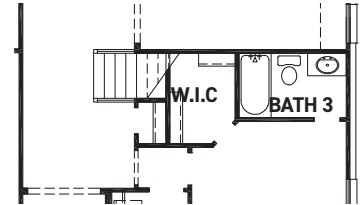

[newmarkhomes.com](http://newmarkhomes.com)

FIRST FLOOR PLAN

OPT. SECOND FLOOR GAME ROOM  
+283 SQ. FT.

OPT. SECOND FLOOR GAME ROOM & MEDIA  
+471 SQ. FT.

FIRST FLOOR W/  
OPT. SECOND FLOOR

OPT. DUAL HOME

**FEATURES:**

- 2,532 SQUARE FT.
- 4 BEDROOM
- 3 BATHROOM
- 2 CAR GARAGE

OPT. STUDY 2 @ DINING

OPT. ENLARGED MAIN SHOWER

OPT. FIREPLACE

OPT. POWDER

REV 06/24 (5005)

These drawings are conceptual only and are for the convenience of reference. They should not be relied upon as representations, express or implied, of the final detail of the residences. The builder expressly reserves the right to make modifications, revisions, and changes it deems desirable in its sole and absolute discretion. Dimensions and square footages are approximate and may vary with actual construction. Due to design and footage requirements not all options/elevations are available in all locations.