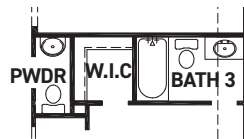

OPT. ENLARGED
MAIN SHOWER

OPT. POWDER

REV 08/24 (5005)

These drawings are conceptual only and are for the convenience of reference. They should not be relied upon as representations, express or implied, of the final detail of the residences. The builder expressly reserves the right to make modifications, revisions, and changes it deems desirable in its sole and absolute discretion. Dimensions and square footages are approximate and may vary with actual construction. Due to design and footage requirements not all options/elevations are available in all locations.