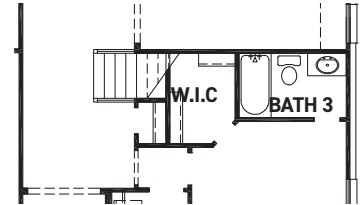

[newmarkhomes.com](http://newmarkhomes.com)

FIRST FLOOR PLAN

OPT. SECOND FLOOR GAME ROOM +283 SQ. FT.

OPT. SECOND FLOOR GAME ROOM & MEDIA +471 SQ. FT.

FIRST FLOOR W/ OPT. SECOND FLOOR

OPT. DUAL HOME

**FEATURES:**

- 2,532 SQUARE FT.
- 4 BEDROOM
- 3 BATHROOM
- 2 CAR GARAGE

OPT. STUDY 2 @ DINING

OPT. ENLARGED MAIN SHOWER

OPT. FIREPLACE

OPT. POWDER

REV 08/24 (5005)

These drawings are conceptual only and are for the convenience of reference. They should not be relied upon as representations, express or implied, of the final detail of the residences. The builder expressly reserves the right to make modifications, revisions, and changes it deems desirable in its sole and absolute discretion. Dimensions and square footages are approximate and may vary with actual construction. Due to design and footage requirements not all options/elevations are available in all locations.