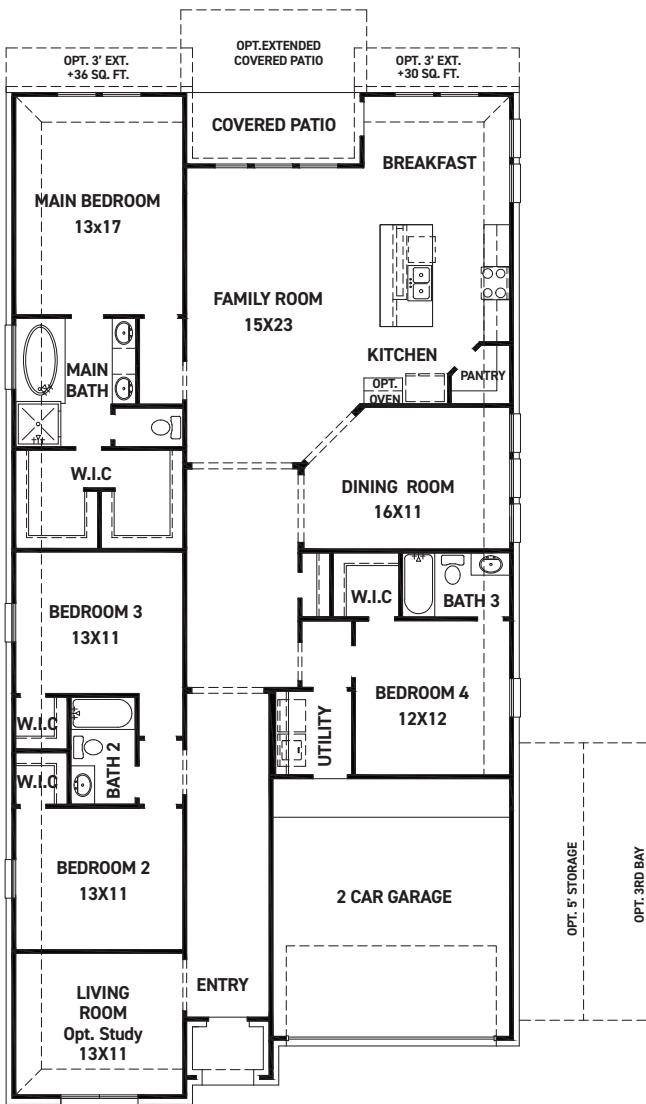

# Orvieto

Priced from \$453,990

Sq Ft	Beds	Baths	Stories	Garage
2,532	4	3	1	2

4 bedrooms, 3 baths, 2 car garage. Formal living room and large formal dining room, 4th bedroom w/private bath, all bedrooms w/walk-in closets. Home features huge family room open to island kitchen and breakfast area. Spacious main suite has relaxing bath and oversized walk-in clo...  
[READ MORE »](#)set.

**ELEVATION 1**

**ELEVATION 5**

**ELEVATION 6**

**ELEVATION 7**

**ELEVATION 8**

**ELEVATION 9**

REV 08/24 (500

These drawings are conceptual only and are for the convenience of reference. They should not be relied upon as representations, express or implied, of the final detail of the residences. The builder expressly reserves the right to make modifications, revisions, and changes it deems desirable in its sole and absolute discretion. Dimensions and square footages are approximate and may vary with actual construction. Due to design and footage requirements not all options/elevations are available in all locations.

[newmarkhomes.com](http://newmarkhomes.com)

FIRST FLOOR PLAN

OPT. SECOND FLOOR GAME ROOM +283 SQ. FT.

OPT. SECOND FLOOR GAME ROOM & MEDIA +471 SQ. FT.

FIRST FLOOR W/ OPT. SECOND FLOOR

OPT. DUAL HOME

**FEATURES:**

- 2,532 SQUARE FT.
- 4 BEDROOM
- 3 BATHROOM
- 2 CAR GARAGE

OPT. STUDY 2 @ DINING

OPT. ENLARGED MAIN SHOWER

OPT. FIREPLACE

OPT. POWDER

REV 08/24 (5005)

These drawings are conceptual only and are for the convenience of reference. They should not be relied upon as representations, express or implied, of the final detail of the residences. The builder expressly reserves the right to make modifications, revisions, and changes it deems desirable in its sole and absolute discretion. Dimensions and square footages are approximate and may vary with actual construction. Due to design and footage requirements not all options/elevations are available in all locations.