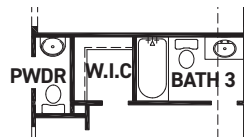

- 2,532 SQUARE FT.
- 4 BEDROOM
- 3 BATHROOM
- 2 CAR GARAGE

OPT. STUDY 2 @ DINING

OPT. ENLARGED MAIN SHOWER

OPT. FIREPLACE

OPT. POWDER

REV 06/24 (5005)

These drawings are conceptual only and are for the convenience of reference. They should not be relied upon as representations, express or implied, of the final detail of the residences. The builder expressly reserves the right to make modifications, revisions, and changes it deems desirable in its sole and absolute discretion. Dimensions and square footages are approximate and may vary with actual construction. Due to design and footage requirements not all options/elevations are available in all locations.