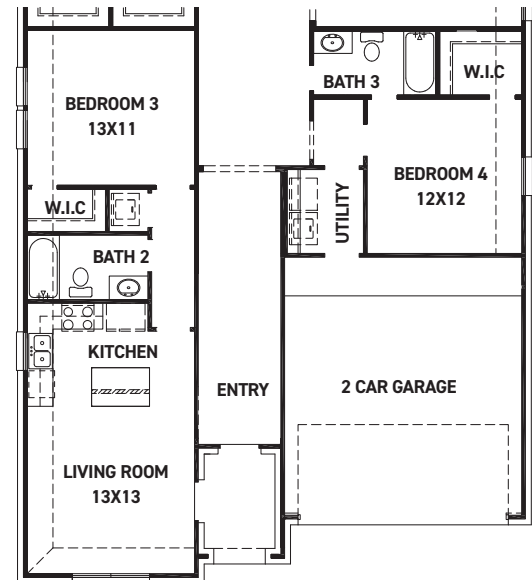

Multi-Generational

Orvieto

Priced from \$453,990

Sq Ft	Beds	Baths	Stories	Garage
2,532	4	3	1	2

4 bedrooms, 3 baths, 2 car garage. Formal living room and large formal dining room, 4th bedroom w/private bath, all bedrooms w/walk-in closets. Home features huge family room open to island kitchen and breakfast area. Spacious main suite has relaxing bath and oversized walk-in clo...
[READ MORE »](#)set.

newmarkhomes.com

FIRST FLOOR PLAN

OPT. SECOND FLOOR
GAME ROOM
+283 SQ. FT.

OPT. SECOND FLOOR
GAME ROOM & MEDIA
+471 SQ. FT.

FIRST FLOOR W/
OPT. SECOND FLOOR

OPT. DUAL HOME

FEATURES:

- 2,532 SQUARE FT.
- 4 BEDROOM
- 3 BATHROOM
- 2 CAR GARAGE

OPT. STUDY 2 @ DINING

OPT. ENLARGED
MAIN SHOWER

OPT. FIREPLACE

OPT. POWDER

REV 08/24 (5005)

These drawings are conceptual only and are for the convenience of reference. They should not be relied upon as representations, express or implied, of the final detail of the residences. The builder expressly reserves the right to make modifications, revisions, and changes it deems desirable in its sole and absolute discretion. Dimensions and square footages are approximate and may vary with actual construction. Due to design and footage requirements not all options/elevations are available in all locations.