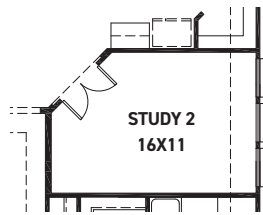

newmarkhomes.com

FIRST FLOOR PLAN

OPT. SECOND FLOOR
GAME ROOM
+283 SQ. FT.

OPT. SECOND FLOOR
GAME ROOM & MEDIA
+471 SQ. FT.

FIRST FLOOR W/
OPT. SECOND FLOOR

OPT. DUAL HOME

FEATURES:

- 2,532 SQUARE FT.
- 4 BEDROOM
- 3 BATHROOM
- 2 CAR GARAGE