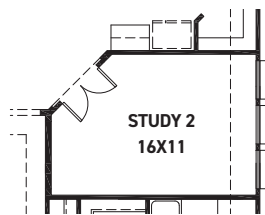

[newmarkhomes.com](http://newmarkhomes.com)

FIRST FLOOR PLAN

OPT. SECOND FLOOR GAME ROOM +283 SQ. FT.

OPT. SECOND FLOOR GAME ROOM & MEDIA +471 SQ. FT.

FIRST FLOOR W/ OPT. SECOND FLOOR

OPT. DUAL HOME

**FEATURES:**

- 2,532 SQUARE FT.
- 4 BEDROOM
- 3 BATHROOM
- 2 CAR GARAGE

OPT. STUDY 2 @ DINING

OPT. ENLARGED MAIN SHOWER

OPT. FIREPLACE

OPT. POWDER

REV 08/24 (5005)

These drawings are conceptual only and are for the convenience of reference. They should not be relied upon as representations, express or implied, of the final detail of the residences. The builder expressly reserves the right to make modifications, revisions, and changes it deems desirable in its sole and absolute discretion. Dimensions and square footages are approximate and may vary with actual construction. Due to design and footage requirements not all options/elevations are available in all locations.