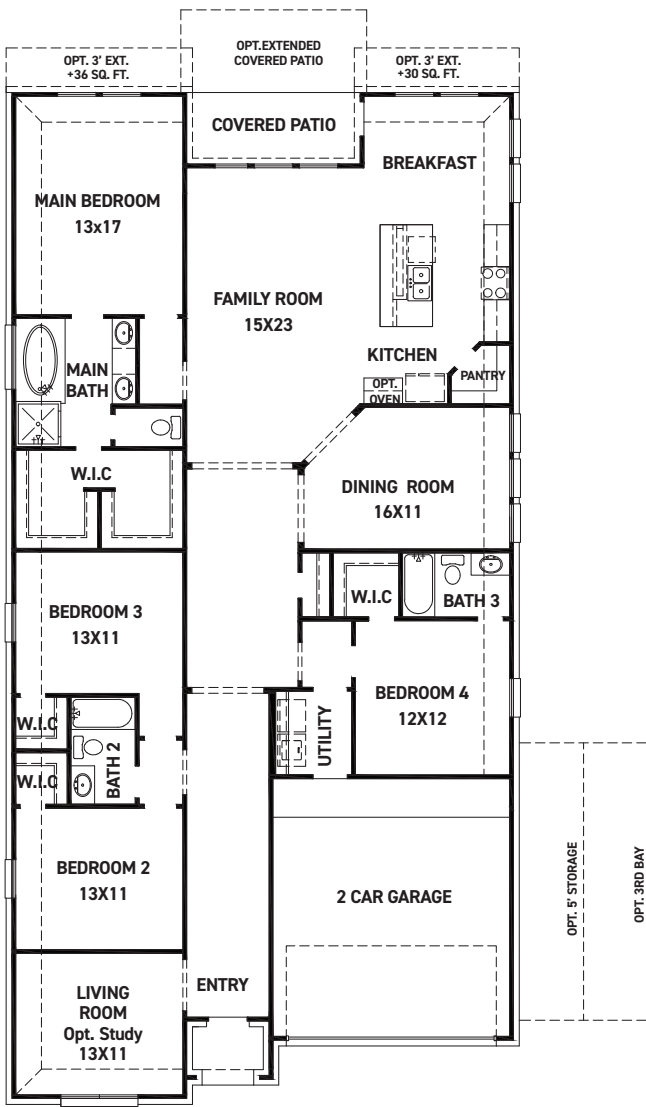

# Orvieto

Priced from \$453,990

Sq Ft	Beds	Baths	Stories	Garage
2,532	4	3	1	2

4 bedrooms, 3 baths, 2 car garage. Formal living room and large formal dining room, 4th bedroom w/private bath, all bedrooms w/walk-in closets. Home features huge family room open to island kitchen and breakfast area. Spacious main suite has relaxing bath and oversized walk-in clo...  
[READ MORE »](#)set.

---

**ELEVATION 1**

**ELEVATION 2**

**ELEVATION 4**

**ELEVATION 5**

**ELEVATION 6**

REV 06/24 (500

These drawings are conceptual only and are for the convenience of reference. They should not be relied upon as representations, express or implied, of the final detail of the residences. The builder expressly reserves the right to make modifications, revisions, and changes it deems desirable in its sole and absolute discretion. Dimensions and square footages are approximate and may vary with actual construction. Due to design and footage requirements not all options/elevations are available in all locations.

[newmarkhomes.com](http://newmarkhomes.com)

FIRST FLOOR PLAN

OPT. SECOND FLOOR GAME ROOM  
+283 SQ. FT.

OPT. SECOND FLOOR GAME ROOM & MEDIA  
+471 SQ. FT.

FIRST FLOOR W/  
OPT. SECOND FLOOR

OPT. DUAL HOME

**FEATURES:**

- 2,532 SQUARE FT.
- 4 BEDROOM
- 3 BATHROOM
- 2 CAR GARAGE

OPT. STUDY 2 @ DINING

OPT. ENLARGED MAIN SHOWER

OPT. FIREPLACE

OPT. POWDER

REV 06/24 (5005)

These drawings are conceptual only and are for the convenience of reference. They should not be relied upon as representations, express or implied, of the final detail of the residences. The builder expressly reserves the right to make modifications, revisions, and changes it deems desirable in its sole and absolute discretion. Dimensions and square footages are approximate and may vary with actual construction. Due to design and footage requirements not all options/elevations are available in all locations.