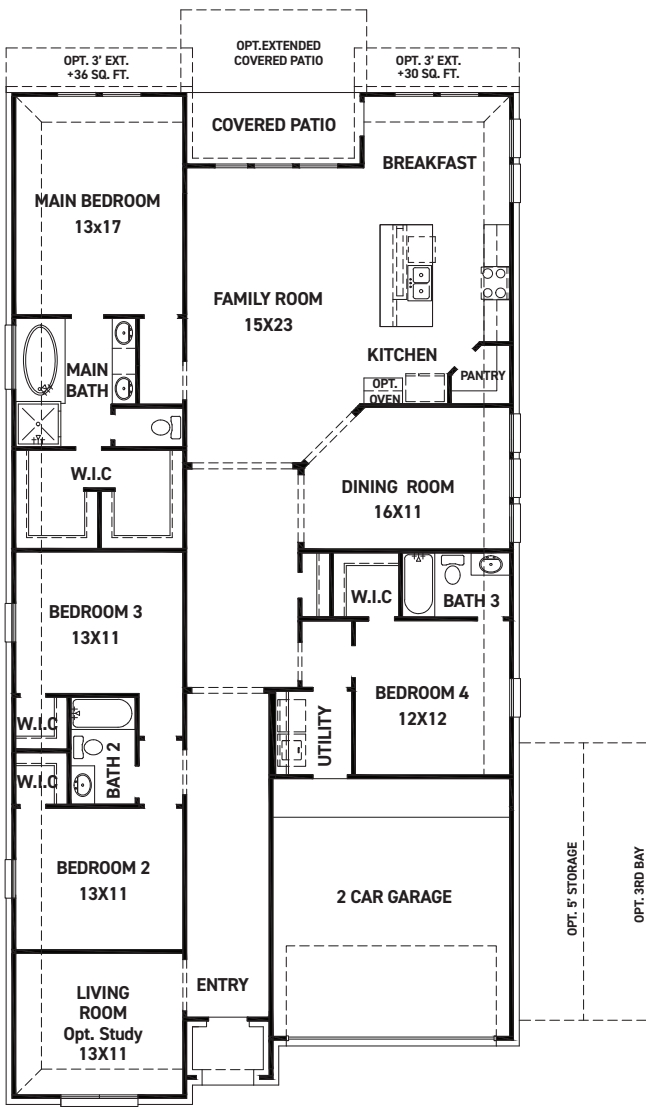

Multi-Generational

Orvieto

Priced from \$453,990

Sq Ft	Beds	Baths	Stories	Garage
2,532	4	3	1	2

4 bedrooms, 3 baths, 2 car garage. Formal living room and large formal dining room, 4th bedroom w/private bath, all bedrooms w/walk-in closets. Home features huge family room open to island kitchen and breakfast area. Spacious main suite has relaxing bath and oversized walk-in clo...
[READ MORE »](#)set.

ELEVATION 1

ELEVATION 5

ELEVATION 6

ELEVATION 7

ELEVATION 8

ELEVATION 9

REV 08/24 (500

These drawings are conceptual only and are for the convenience of reference. They should not be relied upon as representations, express or implied, of the final detail of the residences. The builder expressly reserves the right to make modifications, revisions, and changes it deems desirable in its sole and absolute discretion. Dimensions and square footages are approximate and may vary with actual construction. Due to design and footage requirements not all options/elevations are available in all locations.

newmarkhomes.com

FIRST FLOOR PLAN

OPT. SECOND FLOOR
GAME ROOM
+283 SQ. FT.

OPT. SECOND FLOOR
GAME ROOM & MEDIA
+471 SQ. FT.

FIRST FLOOR W/
OPT. SECOND FLOOR

OPT. DUAL HOME

FEATURES:

- 2,532 SQUARE FT.
- 4 BEDROOM
- 3 BATHROOM
- 2 CAR GARAGE

OPT. STUDY 2 @ DINING

OPT. ENLARGED
MAIN SHOWER

OPT. FIREPLACE

OPT. POWDER

REV 08/24 (5005)

These drawings are conceptual only and are for the convenience of reference. They should not be relied upon as representations, express or implied, of the final detail of the residences. The builder expressly reserves the right to make modifications, revisions, and changes it deems desirable in its sole and absolute discretion. Dimensions and square footages are approximate and may vary with actual construction. Due to design and footage requirements not all options/elevations are available in all locations.