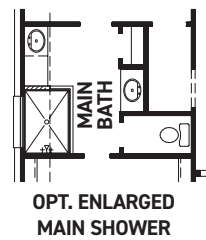

FEATURES:

- 2,532 SQUARE FT.
- 4 BEDROOM
- 3 BATHROOM
- 2 CAR GARAGE

REV 08/24 (5005)

These drawings are conceptual only and are for the convenience of reference. They should not be relied upon as representations, express or implied, of the final detail of the residences. The builder expressly reserves the right to make modifications, revisions, and changes it deems desirable in its sole and absolute discretion. Dimensions and square footages are approximate and may vary with actual construction. Due to design and footage requirements not all options/elevations are available in all locations.

newmarkhomes.com