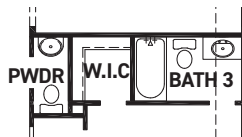

- 2,532 SQUARE FT.
- 4 BEDROOM
- 3 BATHROOM
- 2 CAR GARAGE

OPT. STUDY 2 @ DINING

OPT. ENLARGED MAIN SHOWER

OPT. FIREPLACE

OPT. POWDER

REV 08/24 (5005)

These drawings are conceptual only and are for the convenience of reference. They should not be relied upon as representations, express or implied, of the final detail of the residences. The builder expressly reserves the right to make modifications, revisions, and changes it deems desirable in its sole and absolute discretion. Dimensions and square footages are approximate and may vary with actual construction. Due to design and footage requirements not all options/elevations are available in all locations.