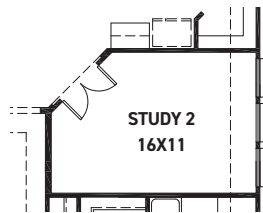

[newmarkhomes.com](http://newmarkhomes.com)

FIRST FLOOR PLAN

OPT. SECOND FLOOR GAME ROOM  
+283 SQ. FT.

OPT. SECOND FLOOR GAME ROOM & MEDIA  
+471 SQ. FT.

FIRST FLOOR W/  
OPT. SECOND FLOOR

OPT. DUAL HOME

**FEATURES:**

- 2,532 SQUARE FT.
- 4 BEDROOM
- 3 BATHROOM
- 2 CAR GARAGE

OPT. STUDY 2 @ DINING

OPT. ENLARGED MAIN SHOWER

OPT. FIREPLACE

OPT. POWDER

REV 06/24 (5005)

These drawings are conceptual only and are for the convenience of reference. They should not be relied upon as representations, express or implied, of the final detail of the residences. The builder expressly reserves the right to make modifications, revisions, and changes it deems desirable in its sole and absolute discretion. Dimensions and square footages are approximate and may vary with actual construction. Due to design and footage requirements not all options/elevations are available in all locations.