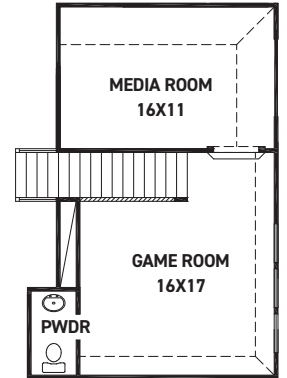

ELEVATION 1

ELEVATION 5

ELEVATION 6

ELEVATION 7

ELEVATION 8

ELEVATION 9

REV 08/24 (500

These drawings are conceptual only and are for the convenience of reference. They should not be relied upon as representations, express or implied, of the final detail of the residences. The builder expressly reserves the right to make modifications, revisions, and changes it deems desirable in its sole and absolute discretion. Dimensions and square footages are approximate and may vary with actual construction. Due to design and footage requirements not all options/elevations are available in all locations.

newmarkhomes.com

FIRST FLOOR PLAN

OPT. SECOND FLOOR
GAME ROOM
+283 SQ. FT.

OPT. SECOND FLOOR
GAME ROOM & MEDIA
+471 SQ. FT.

FIRST FLOOR W/
OPT. SECOND FLOOR

OPT. DUAL HOME

FEATURES:

- 2,532 SQUARE FT.
- 4 BEDROOM
- 3 BATHROOM
- 2 CAR GARAGE