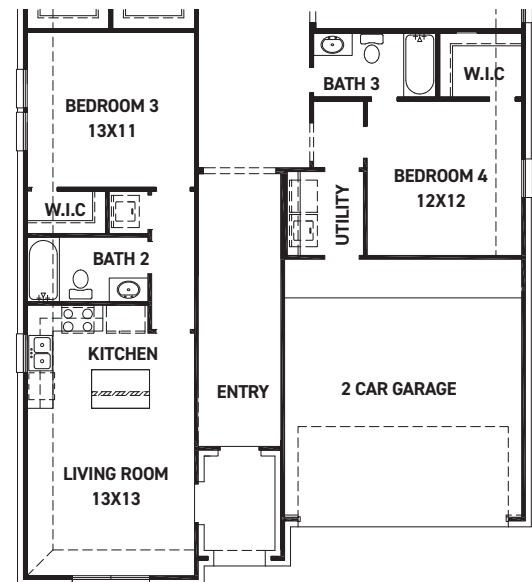

# Orvieto

Priced from \$453,990

Sq Ft	Beds	Baths	Stories	Garage
2,532	4	3	1	2

4 bedrooms, 3 baths, 2 car garage. Formal living room and large formal dining room, 4th bedroom w/private bath, all bedrooms w/walk-in closets. Home features huge family room open to island kitchen and breakfast area. Spacious main suite has relaxing bath and oversized walk-in clo...  
[READ MORE »](#)set.

[newmarkhomes.com](http://newmarkhomes.com)

FIRST FLOOR PLAN

OPT. SECOND FLOOR GAME ROOM +283 SQ. FT.

OPT. SECOND FLOOR GAME ROOM & MEDIA +471 SQ. FT.

FIRST FLOOR W/ OPT. SECOND FLOOR

OPT. DUAL HOME

**FEATURES:**

- 2,532 SQUARE FT.
- 4 BEDROOM
- 3 BATHROOM
- 2 CAR GARAGE

OPT. STUDY 2 @ DINING

OPT. ENLARGED MAIN SHOWER

OPT. FIREPLACE

OPT. POWDER

REV 08/24 (5005)

These drawings are conceptual only and are for the convenience of reference. They should not be relied upon as representations, express or implied, of the final detail of the residences. The builder expressly reserves the right to make modifications, revisions, and changes it deems desirable in its sole and absolute discretion. Dimensions and square footages are approximate and may vary with actual construction. Due to design and footage requirements not all options/elevations are available in all locations.