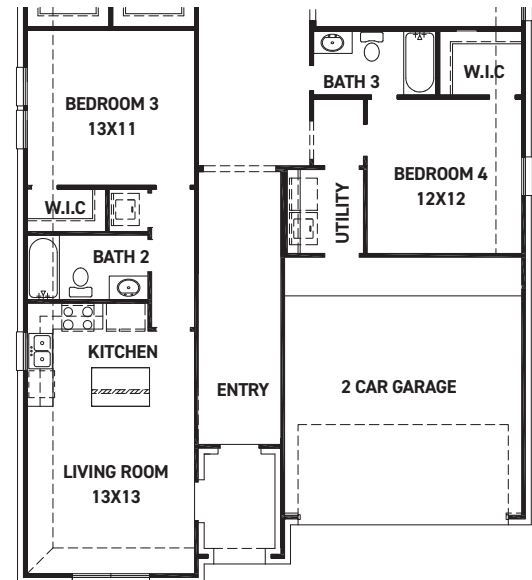

# Orvieto

Priced from \$453,990

Sq Ft	Beds	Baths	Stories	Garage
2,532	4	3	1	2

4 bedrooms, 3 baths, 2 car garage. Formal living room and large formal dining room, 4th bedroom w/private bath, all bedrooms w/walk-in closets. Home features huge family room open to island kitchen and breakfast area. Spacious main suite has relaxing bath and oversized walk-in clo...  
[READ MORE »](#)set.

[newmarkhomes.com](http://newmarkhomes.com)

FIRST FLOOR PLAN

OPT. SECOND FLOOR GAME ROOM  
+283 SQ. FT.

OPT. SECOND FLOOR GAME ROOM & MEDIA  
+471 SQ. FT.

FIRST FLOOR W/  
OPT. SECOND FLOOR

OPT. DUAL HOME

**FEATURES:**

- 2,532 SQUARE FT.
- 4 BEDROOM
- 3 BATHROOM
- 2 CAR GARAGE

OPT. STUDY 2 @ DINING

OPT. ENLARGED MAIN SHOWER

OPT. FIREPLACE

OPT. POWDER

REV 06/24 (5005)

These drawings are conceptual only and are for the convenience of reference. They should not be relied upon as representations, express or implied, of the final detail of the residences. The builder expressly reserves the right to make modifications, revisions, and changes it deems desirable in its sole and absolute discretion. Dimensions and square footages are approximate and may vary with actual construction. Due to design and footage requirements not all options/elevations are available in all locations.