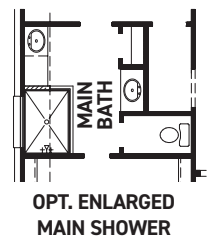

[newmarkhomes.com](http://newmarkhomes.com)

FIRST FLOOR PLAN

OPT. SECOND FLOOR GAME ROOM  
+283 SQ. FT.

OPT. SECOND FLOOR GAME ROOM & MEDIA  
+471 SQ. FT.

FIRST FLOOR W/  
OPT. SECOND FLOOR

OPT. DUAL HOME

**FEATURES:**

- 2,532 SQUARE FT.
- 4 BEDROOM
- 3 BATHROOM
- 2 CAR GARAGE

OPT. STUDY 2 @ DINING

OPT. ENLARGED MAIN SHOWER

OPT. FIREPLACE

OPT. POWDER

REV 06/24 (5005)

These drawings are conceptual only and are for the convenience of reference. They should not be relied upon as representations, express or implied, of the final detail of the residences. The builder expressly reserves the right to make modifications, revisions, and changes it deems desirable in its sole and absolute discretion. Dimensions and square footages are approximate and may vary with actual construction. Due to design and footage requirements not all options/elevations are available in all locations.