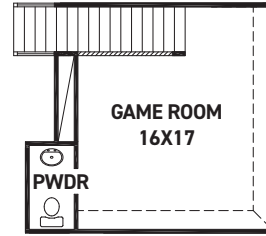

ELEVATION 1

ELEVATION 5

ELEVATION 6

ELEVATION 7

ELEVATION 8

ELEVATION 9

REV 08/24 (500

These drawings are conceptual only and are for the convenience of reference. They should not be relied upon as representations, express or implied, of the final detail of the residences. The builder expressly reserves the right to make modifications, revisions, and changes it deems desirable in its sole and absolute discretion. Dimensions and square footages are approximate and may vary with actual construction. Due to design and footage requirements not all options/elevations are available in all locations.

newmarkhomes.com

FIRST FLOOR PLAN

OPT. SECOND FLOOR
GAME ROOM
+283 SQ. FT.

OPT. SECOND FLOOR
GAME ROOM & MEDIA
+471 SQ. FT.

FIRST FLOOR W/
OPT. SECOND FLOOR

OPT. DUAL HOME

FEATURES:

- 2,532 SQUARE FT.
- 4 BEDROOM
- 3 BATHROOM
- 2 CAR GARAGE