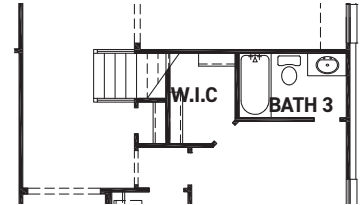

newmarkhomes.com

FIRST FLOOR PLAN

OPT. SECOND FLOOR
GAME ROOM
+283 SQ. FT.

OPT. SECOND FLOOR
GAME ROOM & MEDIA
+471 SQ. FT.

FIRST FLOOR W/
OPT. SECOND FLOOR

OPT. DUAL HOME

FEATURES:

- 2,532 SQUARE FT.
- 4 BEDROOM
- 3 BATHROOM
- 2 CAR GARAGE