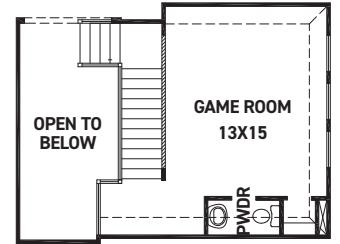

newmarkhomes.com

FIRST FLOOR PLAN

FEATURES:

- 2,449 SQUARE FT.
- 4 BEDROOM
- 3 BATHROOM
- 3 CAR GARAGE

OPT. FIREPLACE

OPT. ENLARGED MAIN SHOWER

OPT. STUDY @ LIVING

OPT. DUAL HOME

FIRST FLOOR W/ OPT. 2ND FLOOR

OPT. SECOND FLOOR GAME ROOM & BEDROOM 5/BATH 4 +643 SQ. FT.

OPT. SECOND FLOOR GAME ROOM +302 SQ. FT.

OPT. SECOND FLOOR GAME ROOM & MEDIA +502 SQ. FT.

OPT. SECOND FLOOR GAME ROOM, MEDIA, & BEDROOM 5/BATH 4 +843 SQ. FT.