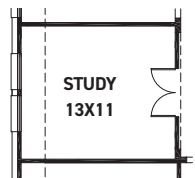

newmarkhomes.com

FIRST FLOOR PLAN

FEATURES:

- 2,449 SQUARE FT.
- 4 BEDROOM
- 3 BATHROOM
- 3 CAR GARAGE

OPT. FIREPLACE

OPT. ENLARGED MAIN SHOWER

OPT. STUDY @ LIVING

OPT. DUAL HOME

FIRST FLOOR W/ OPT. 2ND FLOOR

OPT. SECOND FLOOR GAME ROOM & BEDROOM 5/BATH 4 +643 SQ. FT.

OPT. SECOND FLOOR GAME ROOM +302 SQ. FT.

OPT. SECOND FLOOR GAME ROOM & MEDIA +502 SQ. FT.

OPT. SECOND FLOOR GAME ROOM, MEDIA, & BEDROOM 5/BATH 4 +843 SQ. FT.