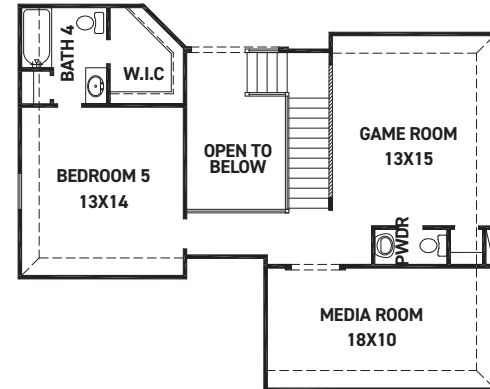

newmarkhomes.com

FIRST FLOOR PLAN

FEATURES:

- 2,449 SQUARE FT.
- 4 BEDROOM
- 3 BATHROOM
- 3 CAR GARAGE

OPT. FIREPLACE

OPT. ENLARGED MAIN SHOWER

OPT. STUDY @ LIVING

OPT. DUAL HOME

FIRST FLOOR W/ OPT. 2ND FLOOR

OPT. SECOND FLOOR GAME ROOM & BEDROOM 5/BATH 4 +643 SQ. FT.

OPT. SECOND FLOOR GAME ROOM +302 SQ. FT.

OPT. SECOND FLOOR GAME ROOM & MEDIA +502 SQ. FT.

OPT. SECOND FLOOR GAME ROOM, MEDIA, & BEDROOM 5/BATH 4 +843 SQ. FT.