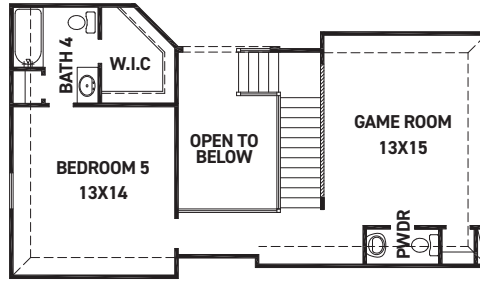

newmarkhomes.com

FIRST FLOOR PLAN

FEATURES:

- 2,449 SQUARE FT.
- 4 BEDROOM
- 3 BATHROOM
- 3 CAR GARAGE

OPT. FIREPLACE

OPT. ENLARGED MAIN SHOWER

OPT. STUDY @ LIVING

OPT. DUAL HOME

FIRST FLOOR W/ OPT. 2ND FLOOR

OPT. SECOND FLOOR GAME ROOM & BEDROOM 5/BATH 4 +643 SQ. FT.

OPT. SECOND FLOOR GAME ROOM +302 SQ. FT.

OPT. SECOND FLOOR GAME ROOM & MEDIA +502 SQ. FT.

OPT. SECOND FLOOR GAME ROOM, MEDIA, & BEDROOM 5/BATH 4 +843 SQ. FT.