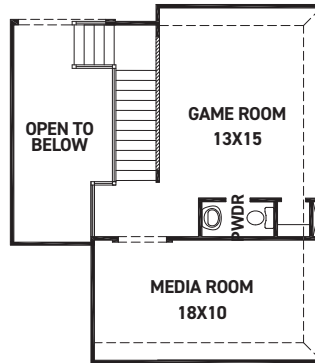

newmarkhomes.com

FIRST FLOOR PLAN

FEATURES:

- 2,449 SQUARE FT.
- 4 BEDROOM
- 3 BATHROOM
- 3 CAR GARAGE

OPT. FIREPLACE

OPT. ENLARGED MAIN SHOWER

OPT. STUDY @ LIVING

OPT. DUAL HOME

FIRST FLOOR W/ OPT. 2ND FLOOR

OPT. SECOND FLOOR GAME ROOM & BEDROOM 5/BATH 4 +643 SQ. FT.

OPT. SECOND FLOOR GAME ROOM +302 SQ. FT.

OPT. SECOND FLOOR GAME ROOM & MEDIA +502 SQ. FT.

OPT. SECOND FLOOR GAME ROOM, MEDIA, & BEDROOM 5/BATH 4 +843 SQ. FT.