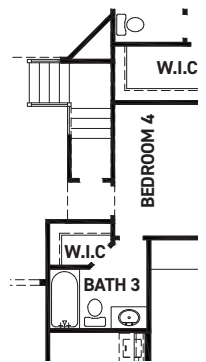

newmarkhomes.com

FIRST FLOOR PLAN

FEATURES:

- 2,449 SQUARE FT.
- 4 BEDROOM
- 3 BATHROOM
- 3 CAR GARAGE

OPT. FIREPLACE

OPT. ENLARGED MAIN SHOWER

OPT. STUDY @ LIVING

OPT. DUAL HOME

FIRST FLOOR W/ OPT. 2ND FLOOR

OPT. SECOND FLOOR GAME ROOM & BEDROOM 5/BATH 4 +643 SQ. FT.

OPT. SECOND FLOOR GAME ROOM +302 SQ. FT.

OPT. SECOND FLOOR GAME ROOM & MEDIA +502 SQ. FT.

OPT. SECOND FLOOR GAME ROOM, MEDIA, & BEDROOM 5/BATH 4 +843 SQ. FT.