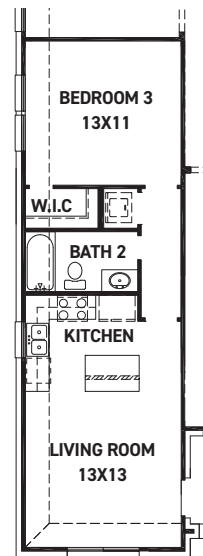

newmarkhomes.com

FIRST FLOOR PLAN

FEATURES:

- 2,449 SQUARE FT.
- 4 BEDROOM
- 3 BATHROOM
- 3 CAR GARAGE

OPT. FIREPLACE

OPT. ENLARGED MAIN SHOWER

OPT. STUDY @ LIVING

OPT. DUAL HOME

FIRST FLOOR W/ OPT. 2ND FLOOR

OPT. SECOND FLOOR GAME ROOM & BEDROOM 5/BATH 4 +643 SQ. FT.

OPT. SECOND FLOOR GAME ROOM +302 SQ. FT.

OPT. SECOND FLOOR GAME ROOM & MEDIA +502 SQ. FT.

OPT. SECOND FLOOR GAME ROOM, MEDIA, & BEDROOM 5/BATH 4 +843 SQ. FT.