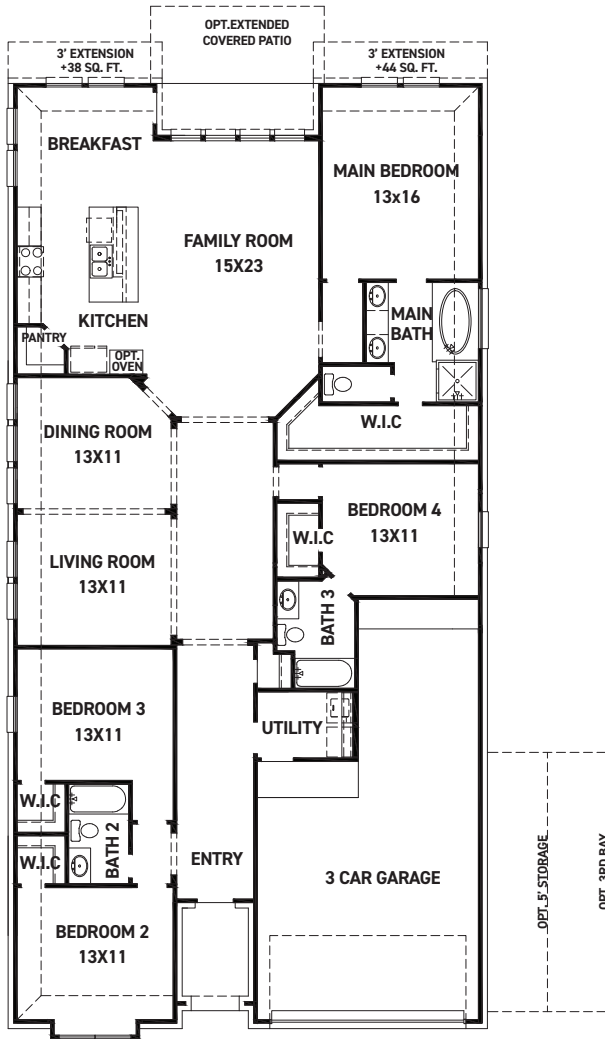

Multi-Generational

Umbria

Priced from \$463,990

Sq Ft	Beds	Baths	Stories	Garage
2,449	4	3	1	3

4 Bedrooms, 3 baths, oversized 3 car tandem garage for storage. Open formal Living and Dining rooms. 4th bedroom w/private bath. Island Kitchen opens to breakfast nook and large family room. Dual Home Option.

ELEVATION 1

ELEVATION 2

ELEVATION 3

ELEVATION 4

ELEVATION 6

ELEVATION 7

ELEVATION 8

REV 07/24 (5)

newmarkhomes.com

FIRST FLOOR PLAN

FEATURES:

- 2,449 SQUARE FT.
- 4 BEDROOM
- 3 BATHROOM
- 3 CAR GARAGE

OPT. FIREPLACE

OPT. ENLARGED MAIN SHOWER

OPT. STUDY @ LIVING

OPT. DUAL HOME

FIRST FLOOR W/ OPT. 2ND FLOOR

OPT. SECOND FLOOR GAME ROOM & BEDROOM 5/BATH 4 +643 SQ. FT.

OPT. SECOND FLOOR GAME ROOM +302 SQ. FT.

OPT. SECOND FLOOR GAME ROOM & MEDIA +502 SQ. FT.

OPT. SECOND FLOOR GAME ROOM, MEDIA, & BEDROOM 5/BATH 4 +843 SQ. FT.