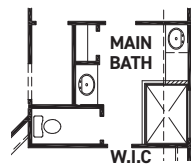

newmarkhomes.com

FIRST FLOOR PLAN

FEATURES:

- 2,449 SQUARE FT.
- 4 BEDROOM
- 3 BATHROOM
- 3 CAR GARAGE

OPT. FIREPLACE

OPT. ENLARGED MAIN SHOWER

OPT. STUDY @ LIVING

OPT. DUAL HOME

FIRST FLOOR W/ OPT. 2ND FLOOR

OPT. SECOND FLOOR GAME ROOM & BEDROOM 5/BATH 4 +643 SQ. FT.

OPT. SECOND FLOOR GAME ROOM +302 SQ. FT.

OPT. SECOND FLOOR GAME ROOM & MEDIA +502 SQ. FT.

OPT. SECOND FLOOR GAME ROOM, MEDIA, & BEDROOM 5/BATH 4 +843 SQ. FT.