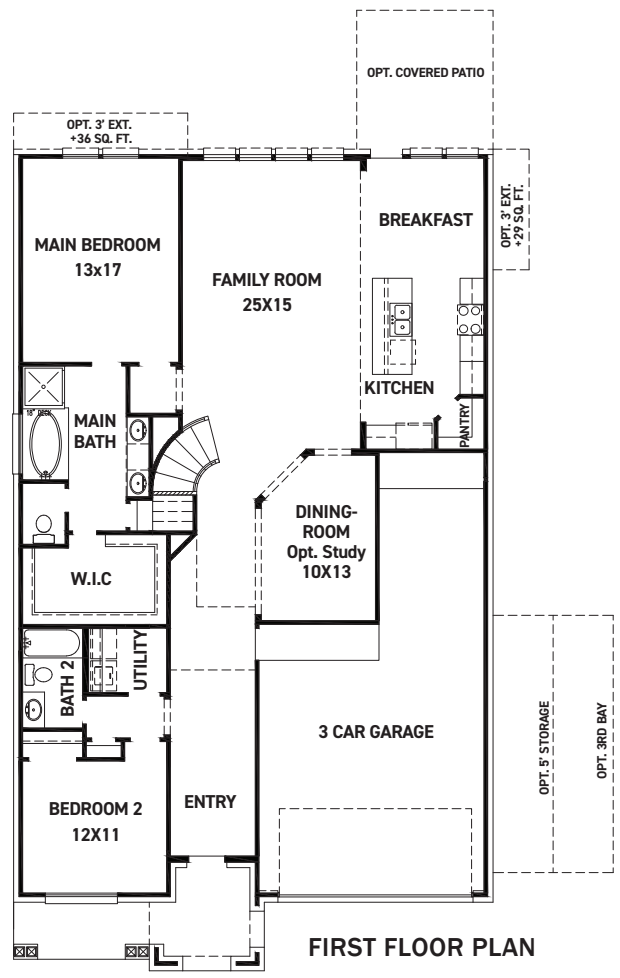

Linz

Priced from \$506,990

Sq Ft	Beds	Baths	Stories	Garage
2,953	4	3	2	3

4 bedrooms, 3 baths, 3 car tandem garage. 2 bedrooms and 2 baths down. Expansive Family room opens to formal dining room, island kitchen and breakfast nook. Game room and media rooms up.

ELEVATION 1

ELEVATION 2

ELEVATION 3

ELEVATION 4

These drawings are conceptual only and are for the convenience of reference. They should not be relied upon as representations, express or implied, of the final detail of the residences. The builder expressly reserves the right to make modifications, revisions, and changes it deems desirable in its sole and absolute discretion. Dimensions and square footages are approximate and may vary with actual construction. Due to design and footage requirements not all options/elevations are available in all locations.

newmarkhomes.com

FEATURES:

- 2,953 SQUARE FT.
- 4 BEDROOM
- 3 BATHROOM
- 3 CAR GARAGE

REV 06/24 (5)

These drawings are conceptual only and are for the convenience of reference. They should not be relied upon as representations, express or implied, of the final detail of the residences. The builder expressly reserves the right to make modifications, revisions, and changes it deems desirable in its sole and absolute discretion. Dimensions and square footages are approximate and may vary with actual construction. Due to design and footage requirements not all options/elevations are available in all locations.