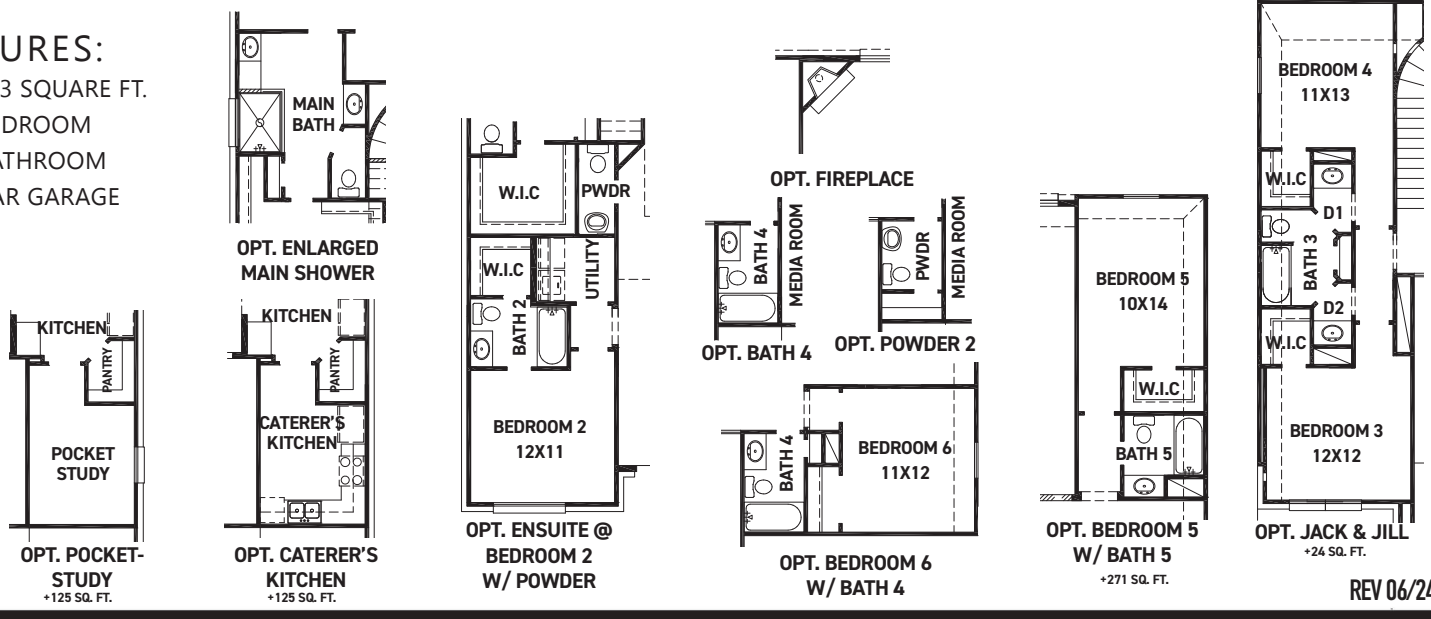

Linz

Priced from \$506,990

Sq Ft	Beds	Baths	Stories	Garage
2,953	4	3	2	3

4 bedrooms, 3 baths, 3 car tandem garage. 2 bedrooms and 2 baths down. Expansive Family room opens to formal dining room, island kitchen and breakfast nook. Game room and media rooms up.

ELEVATION 1

ELEVATION 2

ELEVATION 3

ELEVATION 4

These drawings are conceptual only and are for the convenience of reference. They should not be relied upon as representations, express or implied, of the final detail of the residences. The builder expressly reserves the right to make modifications, revisions, and changes it deems desirable in its sole and absolute discretion. Dimensions and square footages are approximate and may vary with actual construction. Due to design and footage requirements not all options/elevations are available in all locations.

newmarkhomes.com

FEATURES:

- 2,953 SQUARE FT.
- 4 BEDROOM
- 3 BATHROOM
- 3 CAR GARAGE

REV 06/24 (5)

These drawings are conceptual only and are for the convenience of reference. They should not be relied upon as representations, express or implied, of the final detail of the residences. The builder expressly reserves the right to make modifications, revisions, and changes it deems desirable in its sole and absolute discretion. Dimensions and square footages are approximate and may vary with actual construction. Due to design and footage requirements not all options/elevations are available in all locations.