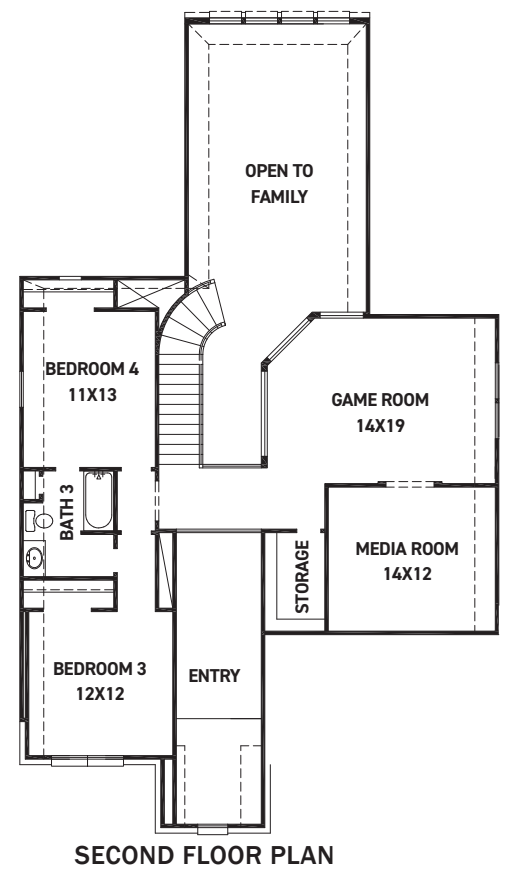

Linz

Priced from \$506,990

Sq Ft	Beds	Baths	Stories	Garage
2,953	4	3	2	3

4 bedrooms, 3 baths, 3 car tandem garage. 2 bedrooms and 2 baths down. Expansive Family room opens to formal dining room, island kitchen and breakfast nook. Game room and media rooms up.

ELEVATION 1

ELEVATION 2

ELEVATION 3

ELEVATION 4

These drawings are conceptual only and are for the convenience of reference. They should not be relied upon as representations, express or implied, of the final detail of the residences. The builder expressly reserves the right to make modifications, revisions, and changes it deems desirable in its sole and absolute discretion. Dimensions and square footages are approximate and may vary with actual construction. Due to design and footage requirements not all options/elevations are available in all locations.

newmarkhomes.com

FEATURES:

- 2,953 SQUARE FT.
- 4 BEDROOM
- 3 BATHROOM
- 3 CAR GARAGE

REV 06/24 (5)

These drawings are conceptual only and are for the convenience of reference. They should not be relied upon as representations, express or implied, of the final detail of the residences. The builder expressly reserves the right to make modifications, revisions, and changes it deems desirable in its sole and absolute discretion. Dimensions and square footages are approximate and may vary with actual construction. Due to design and footage requirements not all options/elevations are available in all locations.