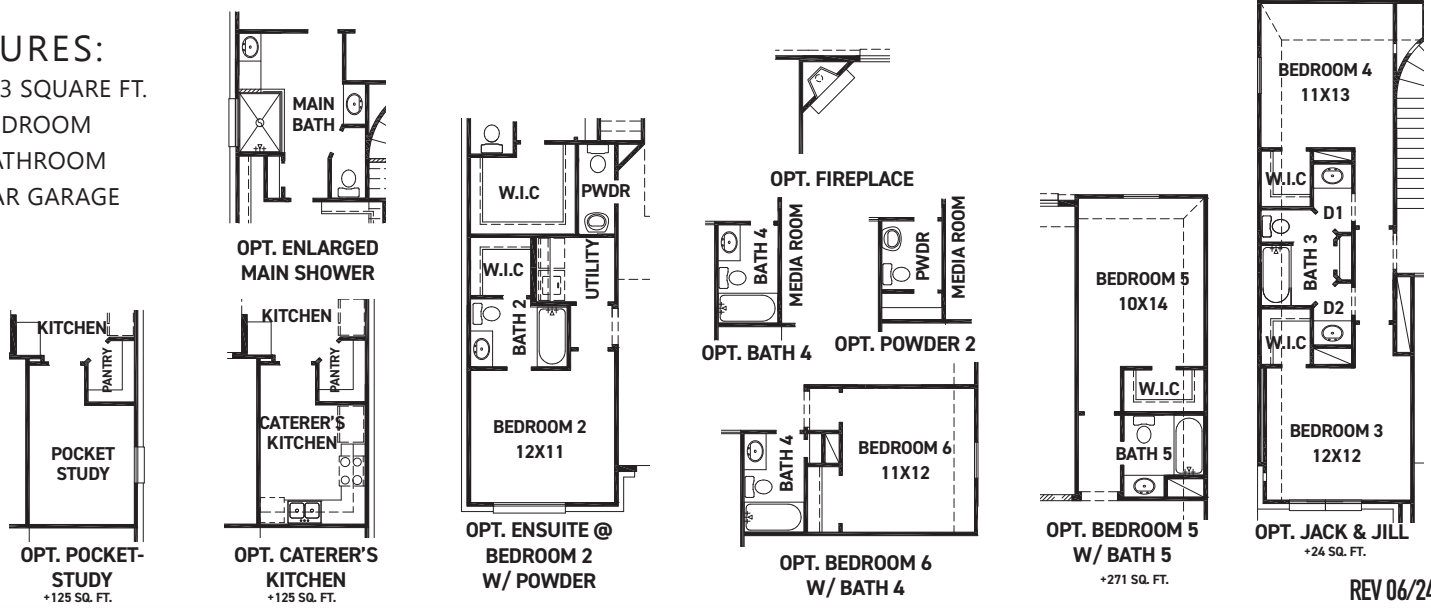

Linz

Priced from \$506,990

Sq Ft	Beds	Baths	Stories	Garage
2,953	4	3	2	3

4 bedrooms, 3 baths, 3 car tandem garage. 2 bedrooms and 2 baths down. Expansive Family room opens to formal dining room, island kitchen and breakfast nook. Game room and media rooms up.

ELEVATION 1

ELEVATION 2

ELEVATION 3

ELEVATION 4

These drawings are conceptual only and are for the convenience of reference. They should not be relied upon as representations, express or implied, of the final detail of the residences. The builder expressly reserves the right to make modifications, revisions, and changes it deems desirable in its sole and absolute discretion. Dimensions and square footages are approximate and may vary with actual construction. Due to design and footage requirements not all options/elevations are available in all locations.

newmarkhomes.com

FEATURES:

- 2,953 SQUARE FT.
- 4 BEDROOM
- 3 BATHROOM
- 3 CAR GARAGE

REV 06/24 (5)

These drawings are conceptual only and are for the convenience of reference. They should not be relied upon as representations, express or implied, of the final detail of the residences. The builder expressly reserves the right to make modifications, revisions, and changes it deems desirable in its sole and absolute discretion. Dimensions and square footages are approximate and may vary with actual construction. Due to design and footage requirements not all options/elevations are available in all locations.