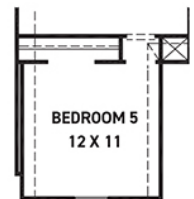

[newmarkhomes.com](http://newmarkhomes.com)

FIRST FLOOR PLAN

SECOND FLOOR PLAN

**FEATURES:**

- 2,850 SQUARE FT.
- 3 BEDROOM
- 2 1/2 BATHROOM
- 2 CAR GARAGE

OPT. STUDY @ DINING

OPT. BEDROOM 4 / BATH 3 @ LIVING

OPT. ENLARGED MAIN SHOWER

OPT. BEDROOM 5 W/BATH 4

OPT. BEDROOM 5

REV 06/24 (5043)

These drawings are conceptual only and are for the convenience of reference. They should not be relied upon as representations, express or implied, of the final detail of the residences. The builder expressly reserves the right to make modifications, revisions, and changes it deems desirable in its sole and absolute discretion. Dimensions and square footages are approximate and may vary with actual construction. Due to design and footage requirements not all options/elevations are available in all locations.