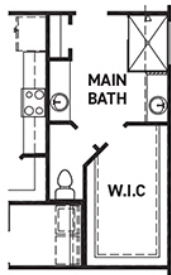

[newmarkhomes.com](http://newmarkhomes.com)

FIRST FLOOR PLAN

SECOND FLOOR PLAN

**FEATURES:**

- 2,850 SQUARE FT.
- 3 BEDROOM
- 2 1/2 BATHROOM
- 2 CAR GARAGE

OPT. STUDY @ DINING

OPT. BEDROOM 4 / BATH 3 @ LIVING

OPT. ENLARGED MAIN SHOWER

OPT. BEDROOM 5 W/BATH 4

OPT. BEDROOM 5

REV 06/24 (5043)

These drawings are conceptual only and are for the convenience of reference. They should not be relied upon as representations, express or implied, of the final detail of the residences. The builder expressly reserves the right to make modifications, revisions, and changes it deems desirable in its sole and absolute discretion. Dimensions and square footages are approximate and may vary with actual construction. Due to design and footage requirements not all options/elevations are available in all locations.