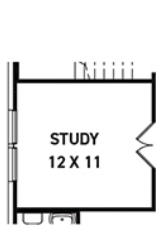

[newmarkhomes.com](http://newmarkhomes.com)

FIRST FLOOR PLAN

SECOND FLOOR PLAN

**FEATURES:**

- 2,850 SQUARE FT.
- 3 BEDROOM
- 2 1/2 BATHROOM
- 2 CAR GARAGE

OPT. STUDY @ DINING

OPT. BEDROOM 4 / BATH 3 @ LIVING

OPT. ENLARGED MAIN SHOWER

OPT. BEDROOM 5 W/BATH 4

OPT. BEDROOM 5

REV 06/24 (5043)

These drawings are conceptual only and are for the convenience of reference. They should not be relied upon as representations, express or implied, of the final detail of the residences. The builder expressly reserves the right to make modifications, revisions, and changes it deems desirable in its sole and absolute discretion. Dimensions and square footages are approximate and may vary with actual construction. Due to design and footage requirements not all options/elevations are available in all locations.