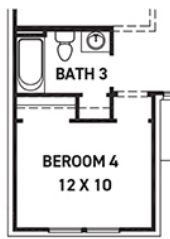

[newmarkhomes.com](http://newmarkhomes.com)

FIRST FLOOR PLAN

SECOND FLOOR PLAN

**FEATURES:**

- 2,850 SQUARE FT.
- 3 BEDROOM
- 2 1/2 BATHROOM
- 2 CAR GARAGE

OPT. STUDY @ DINING

OPT. BEDROOM 4 / BATH 3 @ LIVING

OPT. ENLARGED MAIN SHOWER

OPT. BEDROOM 5 W/BATH 4

OPT. BEDROOM 5

REV 06/24 (5043)

These drawings are conceptual only and are for the convenience of reference. They should not be relied upon as representations, express or implied, of the final detail of the residences. The builder expressly reserves the right to make modifications, revisions, and changes it deems desirable in its sole and absolute discretion. Dimensions and square footages are approximate and may vary with actual construction. Due to design and footage requirements not all options/elevations are available in all locations.