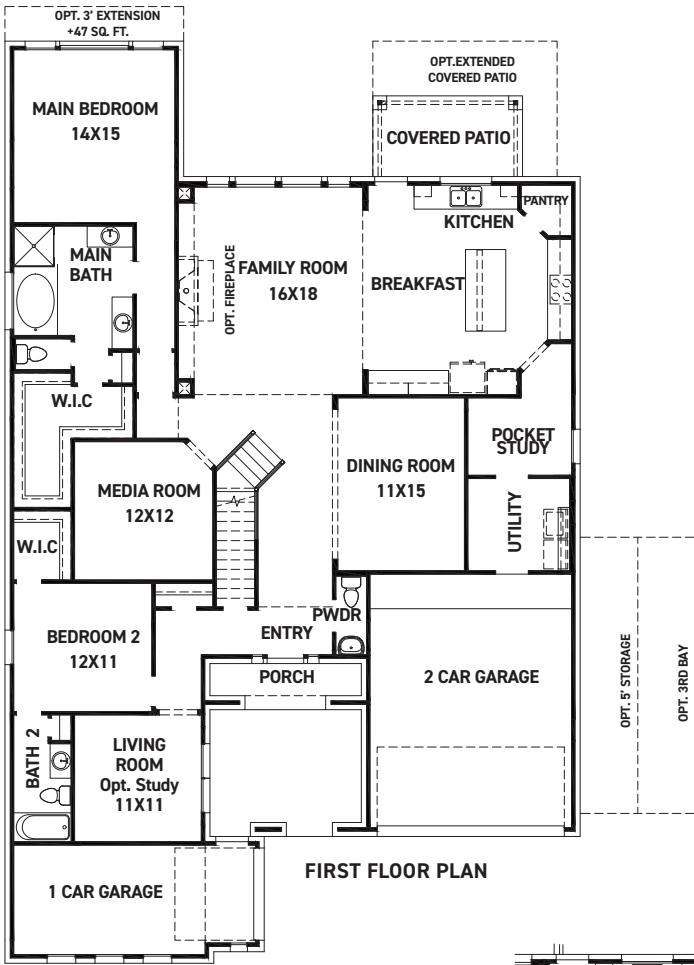

Siena

Priced from \$659,990

Sq Ft	Beds	Baths	Stories	Garage
3,423	4	3.5	1	3

ELEVATION 1

ELEVATION 2

ELEVATION 3

ELEVATION 4

ELEVATION 5

ELEVATION 6

REV 04/24 (6

These drawings are conceptual only and are for the convenience of reference. They should not be relied upon as representations, express or implied, of the final detail of the residences. The builder expressly reserves the right to make modifications, revisions, and changes it deems desirable in its sole and absolute discretion. Dimensions and square footages are approximate and may vary with actual construction. Due to design and footage requirements not all options/elevations are available in all locations.

newmarkhomes.com

FEATURES:

- 3,423 SQUARE FT.
- 4 BEDROOM
- 3 1/2 BATHROOMS
- 3 CAR SPLIT GARAGE

REV 04/24 (60

These drawings are conceptual only and are for the convenience of reference. They should not be relied upon as representations, express or implied, of the final detail of the residences. The builder expressly reserves the right to make modifications, revisions, and changes it deems desirable in its sole and absolute discretion. Dimensions and square footages are approximate and may vary with actual construction. Due to design and footage requirements not all options/elevations are available in all locations.