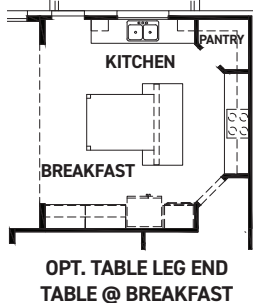

newmarkhomes.com

FEATURES:

- 3,423 SQUARE FT.
- 4 BEDROOM
- 3 1/2 BATHROOMS
- 3 CAR SPLIT GARAGE

REV 04/24 (60

These drawings are conceptual only and are for the convenience of reference. They should not be relied upon as representations, express or implied, of the final detail of the residences. The builder expressly reserves the right to make modifications, revisions, and changes it deems desirable in its sole and absolute discretion. Dimensions and square footages are approximate and may vary with actual construction. Due to design and footage requirements not all options/elevations are available in all locations.