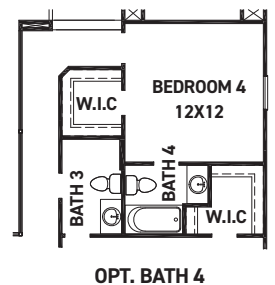

newmarkhomes.com

FEATURES:

- 3,423 SQUARE FT.
- 4 BEDROOM
- 3 1/2 BATHROOMS
- 3 CAR SPLIT GARAGE

REV 04/24 (60

These drawings are conceptual only and are for the convenience of reference. They should not be relied upon as representations, express or implied, of the final detail of the residences. The builder expressly reserves the right to make modifications, revisions, and changes it deems desirable in its sole and absolute discretion. Dimensions and square footages are approximate and may vary with actual construction. Due to design and footage requirements not all options/elevations are available in all locations.