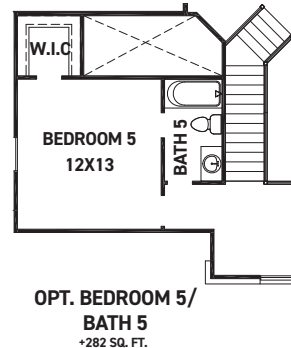

newmarkhomes.com

FEATURES:

- 3,423 SQUARE FT.
- 4 BEDROOM
- 3 1/2 BATHROOMS
- 3 CAR SPLIT GARAGE

REV 04/24 (60

These drawings are conceptual only and are for the convenience of reference. They should not be relied upon as representations, express or implied, of the final detail of the residences. The builder expressly reserves the right to make modifications, revisions, and changes it deems desirable in its sole and absolute discretion. Dimensions and square footages are approximate and may vary with actual construction. Due to design and footage requirements not all options/elevations are available in all locations.