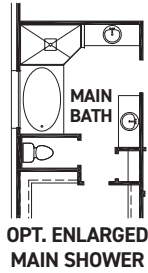

newmarkhomes.com

FEATURES:

- 3,423 SQUARE FT.
- 4 BEDROOM
- 3 1/2 BATHROOMS
- 3 CAR SPLIT GARAGE

REV 04/24 (60

These drawings are conceptual only and are for the convenience of reference. They should not be relied upon as representations, express or implied, of the final detail of the residences. The builder expressly reserves the right to make modifications, revisions, and changes it deems desirable in its sole and absolute discretion. Dimensions and square footages are approximate and may vary with actual construction. Due to design and footage requirements not all options/elevations are available in all locations.