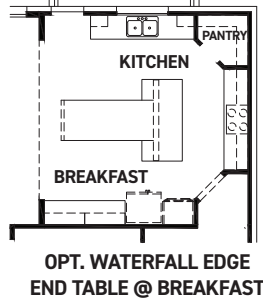

newmarkhomes.com

FEATURES:

- 3,423 SQUARE FT.
- 4 BEDROOM
- 3 1/2 BATHROOMS
- 3 CAR SPLIT GARAGE

REV 04/24 (60

These drawings are conceptual only and are for the convenience of reference. They should not be relied upon as representations, express or implied, of the final detail of the residences. The builder expressly reserves the right to make modifications, revisions, and changes it deems desirable in its sole and absolute discretion. Dimensions and square footages are approximate and may vary with actual construction. Due to design and footage requirements not all options/elevations are available in all locations.