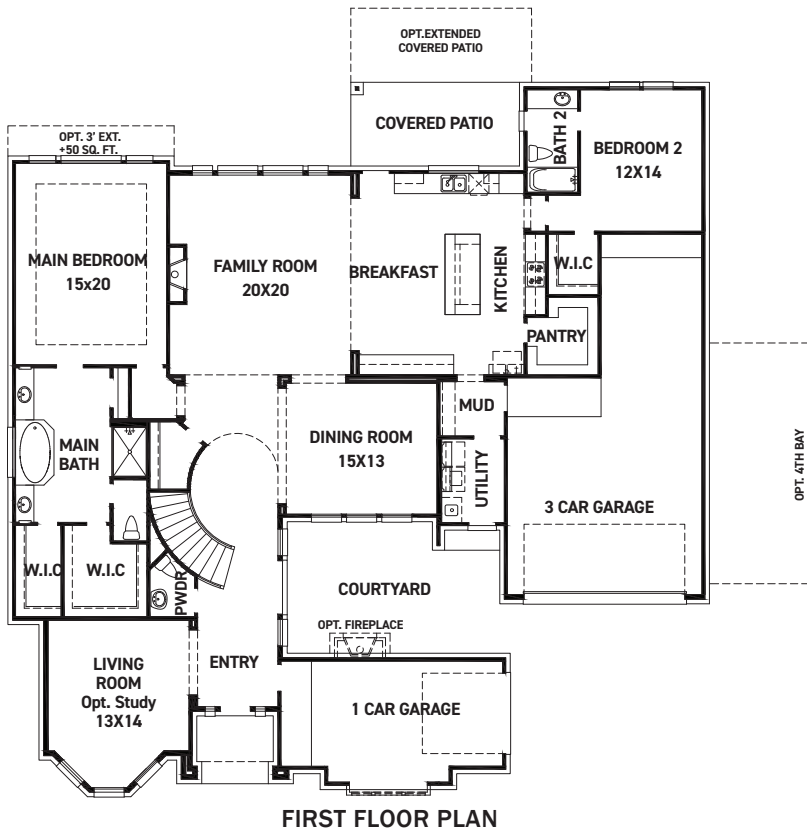

FEATURES:

- 4,744 SQUARE FT.
- 5 BEDROOM
- 4 1/2 BATHROOM
- 4 CAR GARAGE

REV 06/24 (80

These drawings are conceptual only and are for the convenience of reference. They should not be relied upon as representations, express or implied, of the final detail of the residences. The builder expressly reserves the right to make modifications, revisions, and changes it deems desirable in its sole and absolute discretion. Dimensions and square footages are approximate and may vary with actual construction. Due to design and footage requirements not all options/elevations are available in all locations.

newmarkhomes.com