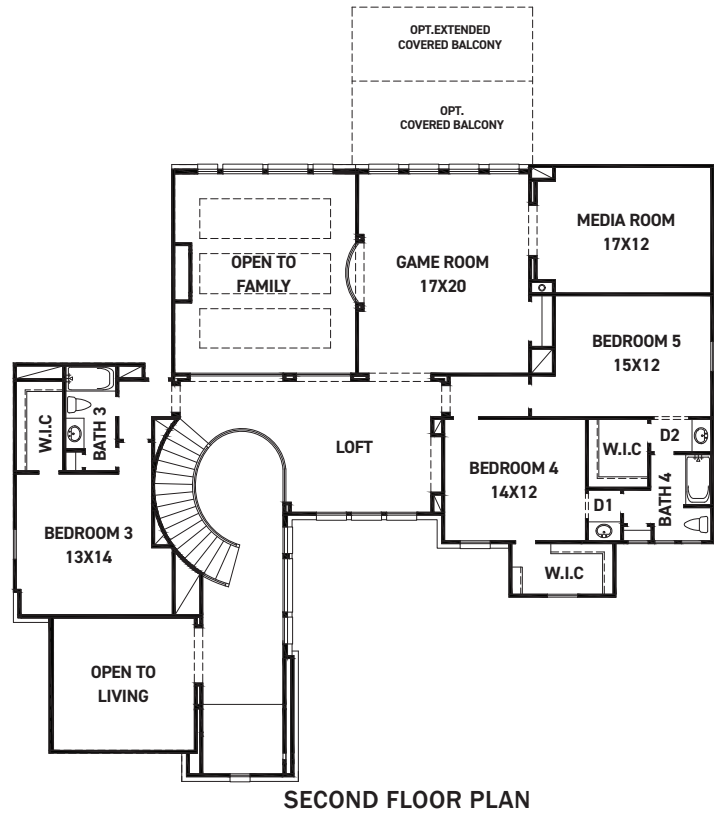

Multi-Generational

Florentino

Priced from \$956,990

Sq Ft	Beds	Baths	Stories	Garage
4,744	5	4.5	2	4

5 bedrooms, 4.5 baths, 4 car split garage with courtyard, mud and utility room. Bedroom w/private bath down as well as master. Large formal living and dining rooms. Massive Great room includes kitchen/breakfast and 2 story family room. Big secondary bedrooms, media room and ... [READ MORE](#) »huge game room up.

ELEVATION 1

ELEVATION 2

ELEVATION 3

ELEVATION 4

ELEVATION 5

ELEVATION 6

ELEVATION 7

ELEVATION 8

newmarkhomes.com

FEATURES:

- 4,744 SQUARE FT.
- 5 BEDROOM
- 4 1/2 BATHROOM
- 4 CAR GARAGE

REV 06/24 (80

These drawings are conceptual only and are for the convenience of reference. They should not be relied upon as representations, express or implied, of the final detail of the residences. The builder expressly reserves the right to make modifications, revisions, and changes it deems desirable in its sole and absolute discretion. Dimensions and square footages are approximate and may vary with actual construction. Due to design and footage requirements not all options/elevations are available in all locations.