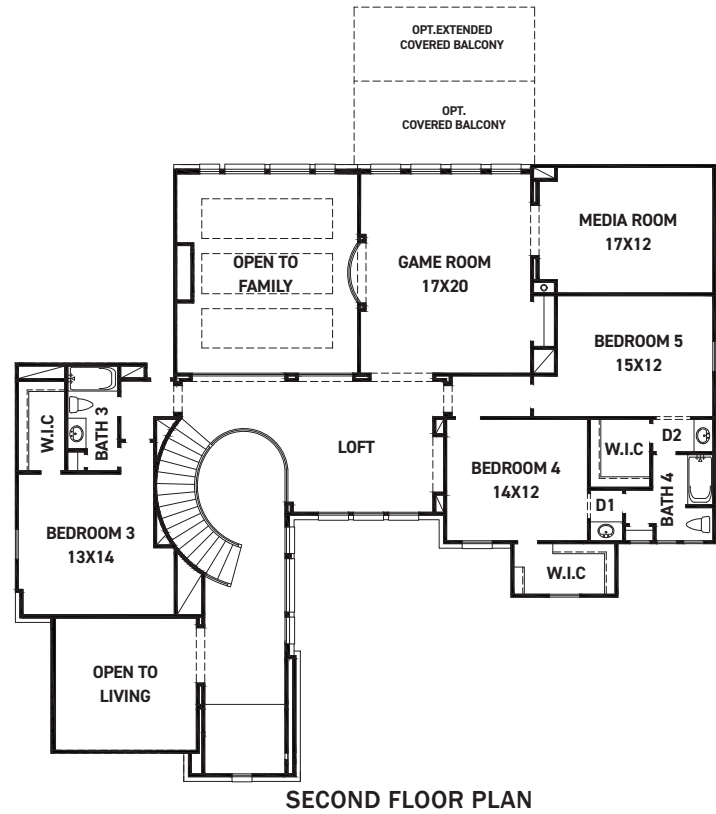

Multi-Generational

Florentino

Priced from \$956,990

Sq Ft	Beds	Baths	Stories	Garage
4,744	5	4.5	2	4

5 bedrooms, 4.5 baths, 4 car split garage with courtyard, mud and utility room. Bedroom w/private bath down as well as master. Large formal living and dining rooms. Massive Great room includes kitchen/breakfast and 2 story family room. Big secondary bedrooms, media room and ... [READ MORE](#) »huge game room up.

ELEVATION 1

ELEVATION 2

ELEVATION 3

ELEVATION 4

ELEVATION 5

ELEVATION 6

ELEVATION 7

ELEVATION 8

newmarkhomes.com

FEATURES:

- 4,744 SQUARE FT.
- 5 BEDROOM
- 4 1/2 BATHROOM
- 4 CAR GARAGE

REV 06/24 (80

These drawings are conceptual only and are for the convenience of reference. They should not be relied upon as representations, express or implied, of the final detail of the residences. The builder expressly reserves the right to make modifications, revisions, and changes it deems desirable in its sole and absolute discretion. Dimensions and square footages are approximate and may vary with actual construction. Due to design and footage requirements not all options/elevations are available in all locations.