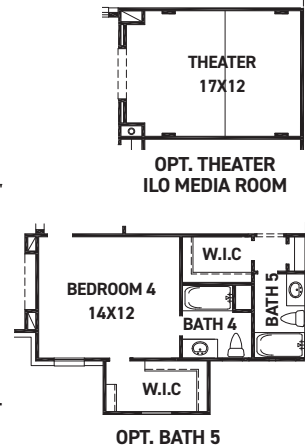

newmarkhomes.com

FEATURES:

- 4,744 SQUARE FT.
- 5 BEDROOM
- 4 1/2 BATHROOM
- 4 CAR GARAGE

REV 06/24 (80

These drawings are conceptual only and are for the convenience of reference. They should not be relied upon as representations, express or implied, of the final detail of the residences. The builder expressly reserves the right to make modifications, revisions, and changes it deems desirable in its sole and absolute discretion. Dimensions and square footages are approximate and may vary with actual construction. Due to design and footage requirements not all options/elevations are available in all locations.