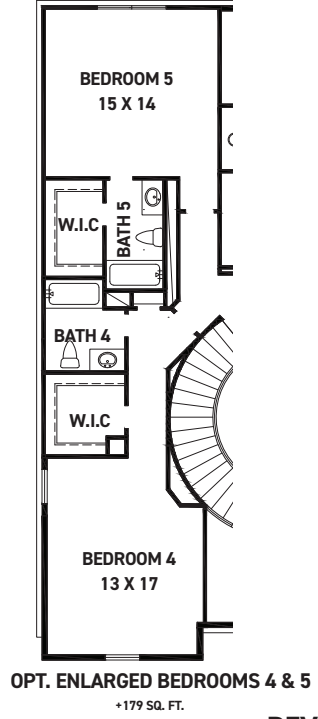

Villa Mayfield

Pricing Available Upon Request

Sq Ft	Beds	Baths	Stories	Garage
4,676	5	4.5	2	3

Villa Mayfield

ELEVATION 1

ELEVATION 2

ELEVATION 3

ELEVATION 4

ELEVATION 5

ELEVATION 6

REV 06/24(90)

These drawings are conceptual only and are for the convenience of reference. They should not be relied upon as representations, express or implied, of the final detail of the residences. The builder expressly reserves the right to make modifications, revisions, and changes it deems desirable in its sole and absolute discretion. Dimensions and square footages are approximate and may vary with actual construction. Due to design and footage requirements not all options/elevations are available in all locations.

FEDRICK HARRIS
ESTATE HOMES

Villa Mayfield

- FEATURES:**
- 4,676 SQUARE FT.
 - 5 BEDROOM
 - 5 1/2 BATHROOM
 - 4 CAR GARAGE

REV 06/24 (9020)

These drawings are conceptual only and are for the convenience of reference. They should not be relied upon as representations, express or implied, of the final detail of the residences. The builder expressly reserves the right to make modifications, revisions, and changes it deems desirable in its sole and absolute discretion. Dimensions and square footages are approximate and may vary with actual construction. Due to design and footage requirements not all options/elevations are available in all locations.