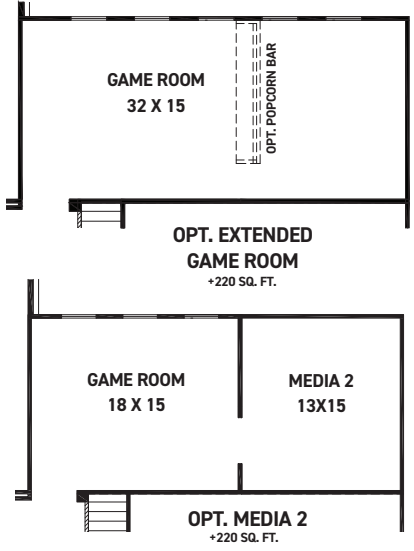

FEDRICK HARRIS
ESTATE HOMES

Villa Mayfield

- FEATURES:**
- 4,676 SQUARE FT.
 - 5 BEDROOM
 - 5 1/2 BATHROOM
 - 4 CAR GARAGE

REV 06/24 (9020)

These drawings are conceptual only and are for the convenience of reference. They should not be relied upon as representations, express or implied, of the final detail of the residences. The builder expressly reserves the right to make modifications, revisions, and changes it deems desirable in its sole and absolute discretion. Dimensions and square footages are approximate and may vary with actual construction. Due to design and footage requirements not all options/elevations are available in all locations.