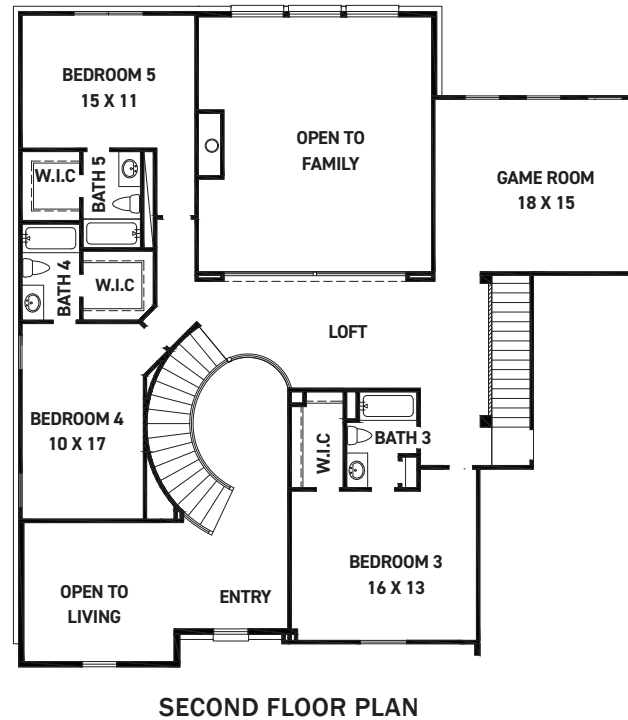

Villa Mayfield

Pricing Available Upon Request

Sq Ft	Beds	Baths	Stories	Garage
4,676	5	4.5	2	3

Villa Mayfield

ELEVATION 1

ELEVATION 2

ELEVATION 3

ELEVATION 4

ELEVATION 5

ELEVATION 6

REV 06/24(90)

These drawings are conceptual only and are for the convenience of reference. They should not be relied upon as representations, express or implied, of the final detail of the residences. The builder expressly reserves the right to make modifications, revisions, and changes it deems desirable in its sole and absolute discretion. Dimensions and square footages are approximate and may vary with actual construction. Due to design and footage requirements not all options/elevations are available in all locations.

FEDRICK HARRIS
ESTATE HOMES

Villa Mayfield

- FEATURES:**
- 4,676 SQUARE FT.
 - 5 BEDROOM
 - 5 1/2 BATHROOM
 - 4 CAR GARAGE

REV 06/24 (9020)

These drawings are conceptual only and are for the convenience of reference. They should not be relied upon as representations, express or implied, of the final detail of the residences. The builder expressly reserves the right to make modifications, revisions, and changes it deems desirable in its sole and absolute discretion. Dimensions and square footages are approximate and may vary with actual construction. Due to design and footage requirements not all options/elevations are available in all locations.