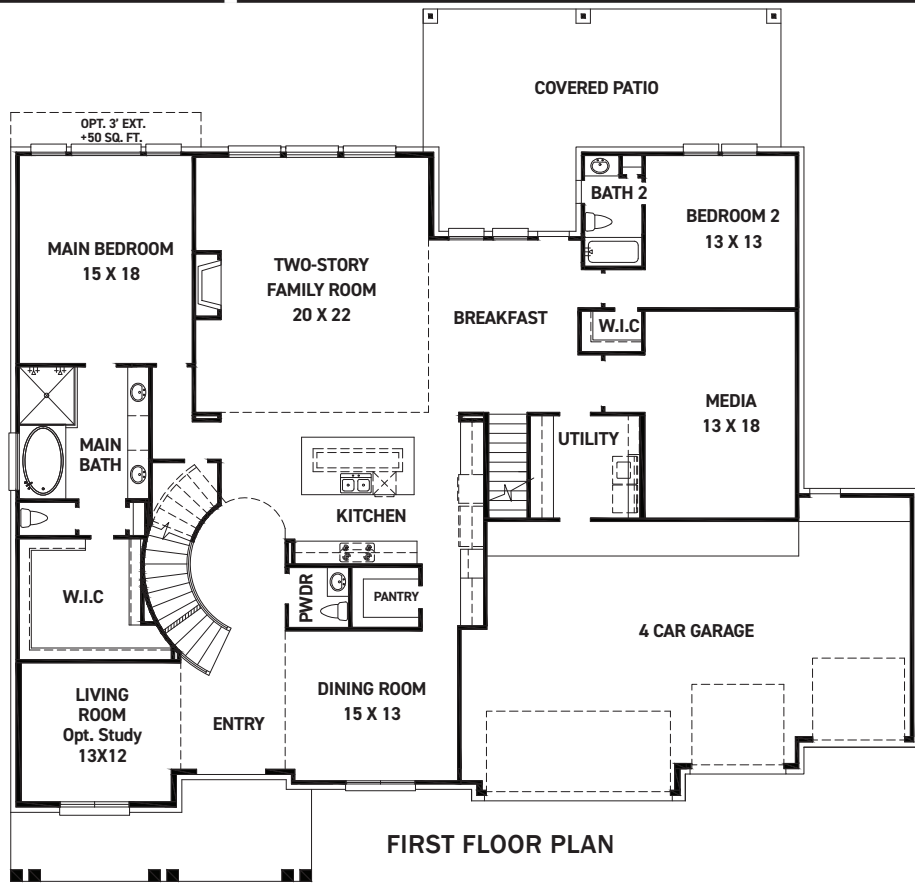

Villa Mayfield

Pricing Available Upon Request

Sq Ft	Beds	Baths	Stories	Garage
4,676	5	4.5	2	3

Villa Mayfield

ELEVATION 1

ELEVATION 2

ELEVATION 3

ELEVATION 4

ELEVATION 5

ELEVATION 6

REV 06/24(90)

These drawings are conceptual only and are for the convenience of reference. They should not be relied upon as representations, express or implied, of the final detail of the residences. The builder expressly reserves the right to make modifications, revisions, and changes it deems desirable in its sole and absolute discretion. Dimensions and square footages are approximate and may vary with actual construction. Due to design and footage requirements not all options/elevations are available in all locations.

FEDRICK HARRIS
ESTATE HOMES

Villa Mayfield

- FEATURES:**
- 4,676 SQUARE FT.
 - 5 BEDROOM
 - 5 1/2 BATHROOM
 - 4 CAR GARAGE

REV 06/24 (9020)

These drawings are conceptual only and are for the convenience of reference. They should not be relied upon as representations, express or implied, of the final detail of the residences. The builder expressly reserves the right to make modifications, revisions, and changes it deems desirable in its sole and absolute discretion. Dimensions and square footages are approximate and may vary with actual construction. Due to design and footage requirements not all options/elevations are available in all locations.