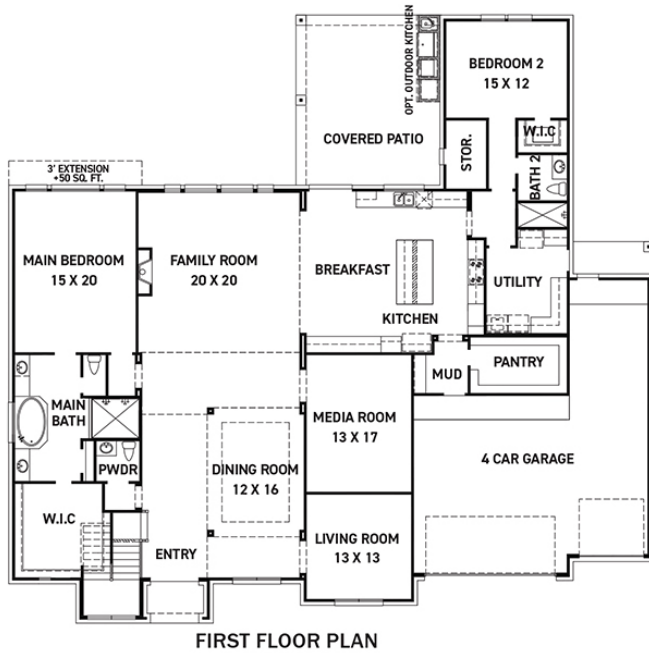

Villa Messina

FEATURES:

- 4,957 SQUARE FT.
- 5 BEDROOM
- 4 1/2 BATHROOM
- 4 CAR GARAGE

REV 06/24 (9021)

These drawings are conceptual only and are for the convenience of reference. They should not be relied upon as representations, express or implied, of the final detail of the residences. The builder expressly reserves the right to make modifications, revisions, and changes it deems desirable in its sole and absolute discretion. Dimensions and square footages are approximate and may vary with actual construction. Due to design and footage requirements not all options/elevations are available in all locations.