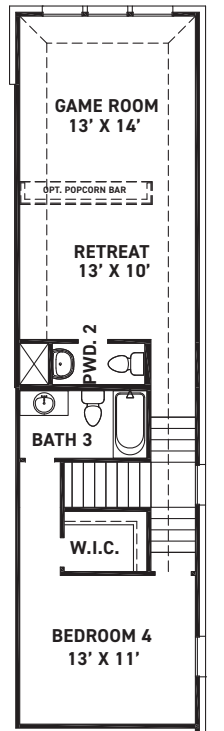

Taos

Priced from \$544,990

Sq Ft	Beds	Baths	Stories	Garage
1,810	3	2	1	2

ELEVATION 1

ELEVATION 2

ELEVATION 3

REV 06/23 (40SA)

These drawings are conceptual only and are for the convenience of reference. They should not be relied upon as representations, express or implied, of the final detail of the residences. The builder expressly reserves the right to make modifications, revisions, and changes it deems desirable in its sole and absolute discretion. Dimensions and square footages are approximate and may vary with actual construction. Due to design and footage requirements not all options/elevations are available in all locations.

newmarkhomes.com

SECOND FLOOR OPTIONS

1ST FLOOR W/
2ND FLOOR OPTIONS

OPT. MAIN BATH W/
2ND FLOOR OPTS.

UPSTAIRS STUDY OPT.
+208 SQ. FT.

MEDIA ROOM OPT.
+208 SQ. FT.

REC. ROOM OPT.
+208 SQ. FT.

BEDROOM 4/BATH3 OPT.
+289 SQ. FT.

COVERED BALCONY OPT.
(ONLY WITH EXT. COVERED PATIO)

FEATURES:

- 1810 SQUARE FT.
- 3 BEDROOM
- 2 BATHROOM
- 2 CAR GARAGE

GAME ROOM/RETREAT OPT.
+440 SQ. FT.

GAME ROOM/MEDIA ROOM OPT.
+440 SQ. FT.

GAME ROOM/RETREAT/
POWDER ROOM 2 OPT.
+440 SQ. FT.

GAME ROOM/RETREAT/
REC. ROOM OPT.
+643 SQ. FT.

GAME ROOM/RETREAT/
BEDROOM 4/BATH 3 OPT.
+643 SQ. FT.

GAME ROOM/RETREAT/
BEDROOM 4/BATH 3 /
POWDER ROOM 2 OPT..
+643 SQ. FT.

REV 06/23 (40)

These drawings are conceptual only and are for the convenience of reference. They should not be relied upon as representations, express or implied, of the final detail of the residences. The builder expressly reserves the right to make modifications, revisions, and changes it deems desirable in its sole and absolute discretion. Dimensions and square footages are approximate and may vary with actual construction. Due to design and footage requirements not all options/elevations are available in all locations.