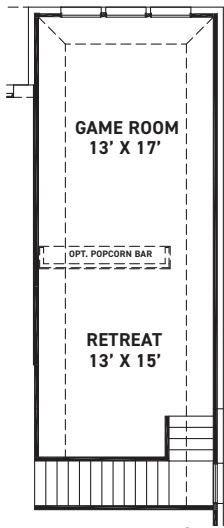

Taos

Priced from \$544,990

Sq Ft	Beds	Baths	Stories	Garage
1,810	3	2	1	2

ELEVATION 1

ELEVATION 2

ELEVATION 3

REV 06/23 (40SA)

These drawings are conceptual only and are for the convenience of reference. They should not be relied upon as representations, express or implied, of the final detail of the residences. The builder expressly reserves the right to make modifications, revisions, and changes it deems desirable in its sole and absolute discretion. Dimensions and square footages are approximate and may vary with actual construction. Due to design and footage requirements not all options/elevations are available in all locations.

newmarkhomes.com

SECOND FLOOR OPTIONS

1ST FLOOR W/
2ND FLOOR OPTIONS

OPT. MAIN BATH W/
2ND FLOOR OPTS.

UPSTAIRS STUDY OPT.
+208 SQ. FT.

MEDIA ROOM OPT.
+208 SQ. FT.

REC. ROOM OPT.
+208 SQ. FT.

BEDROOM 4/BATH3 OPT.
+289 SQ. FT.

COVERED BALCONY OPT.
(ONLY WITH EXT. COVERED PATIO)

FEATURES:

- 1810 SQUARE FT.
- 3 BEDROOM
- 2 BATHROOM
- 2 CAR GARAGE

GAME ROOM/RETREAT OPT.
+440 SQ. FT.

GAME ROOM/MEDIA ROOM OPT.
+440 SQ. FT.

GAME ROOM/RETREAT/
POWDER ROOM 2 OPT.
+440 SQ. FT.

GAME ROOM/RETREAT/
REC. ROOM OPT.
+643 SQ. FT.

GAME ROOM/RETREAT/
BEDROOM 4/BATH 3 OPT.
+643 SQ. FT.

GAME ROOM/RETREAT/
BEDROOM 4/BATH 3 /
POWDER ROOM 2 OPT..
+643 SQ. FT.

REV 06/23 (40)

These drawings are conceptual only and are for the convenience of reference. They should not be relied upon as representations, express or implied, of the final detail of the residences. The builder expressly reserves the right to make modifications, revisions, and changes it deems desirable in its sole and absolute discretion. Dimensions and square footages are approximate and may vary with actual construction. Due to design and footage requirements not all options/elevations are available in all locations.