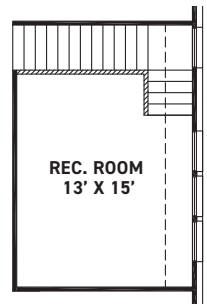

Taos

Priced from \$544,990

Sq Ft	Beds	Baths	Stories	Garage
1,810	3	2	1	2

ELEVATION 1

ELEVATION 2

ELEVATION 3

REV 06/23 (40SA)

These drawings are conceptual only and are for the convenience of reference. They should not be relied upon as representations, express or implied, of the final detail of the residences. The builder expressly reserves the right to make modifications, revisions, and changes it deems desirable in its sole and absolute discretion. Dimensions and square footages are approximate and may vary with actual construction. Due to design and footage requirements not all options/elevations are available in all locations.

newmarkhomes.com

SECOND FLOOR OPTIONS

1ST FLOOR W/
2ND FLOOR OPTIONS

OPT. MAIN BATH W/
2ND FLOOR OPTS.

UPSTAIRS STUDY OPT.
+208 SQ. FT.

MEDIA ROOM OPT.
+208 SQ. FT.

REC. ROOM OPT.
+208 SQ. FT.

BEDROOM 4/BATH3 OPT.
+289 SQ. FT.

COVERED BALCONY OPT.
(ONLY WITH EXT. COVERED PATIO)

FEATURES:

- 1810 SQUARE FT.
- 3 BEDROOM
- 2 BATHROOM
- 2 CAR GARAGE

GAME ROOM/RETREAT OPT.
+440 SQ. FT.

GAME ROOM/MEDIA ROOM OPT.
+440 SQ. FT.

GAME ROOM/RETREAT/
POWDER ROOM 2 OPT.
+440 SQ. FT.

GAME ROOM/RETREAT/
REC. ROOM OPT.
+643 SQ. FT.

GAME ROOM/RETREAT/
BEDROOM 4/BATH 3 OPT.
+643 SQ. FT.

GAME ROOM/RETREAT/
BEDROOM 4/BATH 3 /
POWDER ROOM 2 OPT..
+643 SQ. FT.

REV 06/23 (40)

These drawings are conceptual only and are for the convenience of reference. They should not be relied upon as representations, express or implied, of the final detail of the residences. The builder expressly reserves the right to make modifications, revisions, and changes it deems desirable in its sole and absolute discretion. Dimensions and square footages are approximate and may vary with actual construction. Due to design and footage requirements not all options/elevations are available in all locations.