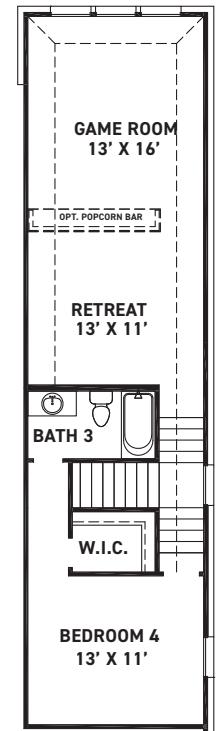

Taos

Priced from \$544,990

Sq Ft	Beds	Baths	Stories	Garage
1,810	3	2	1	2

ELEVATION 1

ELEVATION 2

ELEVATION 3

REV 06/23 (40SA)

These drawings are conceptual only and are for the convenience of reference. They should not be relied upon as representations, express or implied, of the final detail of the residences. The builder expressly reserves the right to make modifications, revisions, and changes it deems desirable in its sole and absolute discretion. Dimensions and square footages are approximate and may vary with actual construction. Due to design and footage requirements not all options/elevations are available in all locations.

newmarkhomes.com

SECOND FLOOR OPTIONS

1ST FLOOR W/
2ND FLOOR OPTIONS

OPT. MAIN BATH W/
2ND FLOOR OPTS.

UPSTAIRS STUDY OPT.
+208 SQ. FT.

MEDIA ROOM OPT.
+208 SQ. FT.

REC. ROOM OPT.
+208 SQ. FT.

BEDROOM 4/BATH3 OPT.
+289 SQ. FT.

COVERED BALCONY OPT.
(ONLY WITH EXT. COVERED PATIO)

FEATURES:

- 1810 SQUARE FT.
- 3 BEDROOM
- 2 BATHROOM
- 2 CAR GARAGE

GAME ROOM/RETREAT OPT.
+440 SQ. FT.

GAME ROOM/MEDIA ROOM OPT.
+440 SQ. FT.

GAME ROOM/RETREAT/
POWDER ROOM 2 OPT.
+440 SQ. FT.

GAME ROOM/RETREAT/
REC. ROOM OPT.
+643 SQ. FT.

GAME ROOM/RETREAT/
BEDROOM 4/BATH 3 OPT.
+643 SQ. FT.

GAME ROOM/RETREAT/
BEDROOM 4/BATH 3 /
POWDER ROOM 2 OPT..
+643 SQ. FT.

REV 06/23 (40)

These drawings are conceptual only and are for the convenience of reference. They should not be relied upon as representations, express or implied, of the final detail of the residences. The builder expressly reserves the right to make modifications, revisions, and changes it deems desirable in its sole and absolute discretion. Dimensions and square footages are approximate and may vary with actual construction. Due to design and footage requirements not all options/elevations are available in all locations.