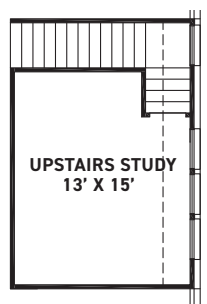

Taos

Priced from \$544,990

Sq Ft	Beds	Baths	Stories	Garage
1,810	3	2	1	2

ELEVATION 1

ELEVATION 2

ELEVATION 3

REV 06/23 (40SA)

These drawings are conceptual only and are for the convenience of reference. They should not be relied upon as representations, express or implied, of the final detail of the residences. The builder expressly reserves the right to make modifications, revisions, and changes it deems desirable in its sole and absolute discretion. Dimensions and square footages are approximate and may vary with actual construction. Due to design and footage requirements not all options/elevations are available in all locations.

newmarkhomes.com

SECOND FLOOR OPTIONS

1ST FLOOR W/
2ND FLOOR OPTIONS

OPT. MAIN BATH W/
2ND FLOOR OPTS.

UPSTAIRS STUDY OPT.
+208 SQ. FT.

MEDIA ROOM OPT.
+208 SQ. FT.

REC. ROOM OPT.
+208 SQ. FT.

BEDROOM 4/BATH3 OPT.
+289 SQ. FT.

COVERED BALCONY OPT.
(ONLY WITH EXT. COVERED PATIO)

FEATURES:

- 1810 SQUARE FT.
- 3 BEDROOM
- 2 BATHROOM
- 2 CAR GARAGE

GAME ROOM/RETREAT OPT.
+440 SQ. FT.

GAME ROOM/MEDIA ROOM OPT.
+440 SQ. FT.

GAME ROOM/RETREAT/
POWDER ROOM 2 OPT.
+440 SQ. FT.