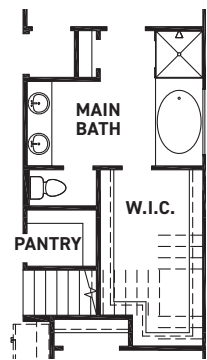

Taos

Priced from \$544,990

Sq Ft	Beds	Baths	Stories	Garage
1,810	3	2	1	2

ELEVATION 1

ELEVATION 2

ELEVATION 3

REV 06/23 (40SA)

These drawings are conceptual only and are for the convenience of reference. They should not be relied upon as representations, express or implied, of the final detail of the residences. The builder expressly reserves the right to make modifications, revisions, and changes it deems desirable in its sole and absolute discretion. Dimensions and square footages are approximate and may vary with actual construction. Due to design and footage requirements not all options/elevations are available in all locations.

newmarkhomes.com

SECOND FLOOR OPTIONS

1ST FLOOR W/
2ND FLOOR OPTIONS

OPT. MAIN BATH W/
2ND FLOOR OPTS.

UPSTAIRS STUDY OPT.
+208 SQ. FT.

MEDIA ROOM OPT.
+208 SQ. FT.

REC. ROOM OPT.
+208 SQ. FT.

BEDROOM 4/BATH3 OPT.
+289 SQ. FT.

COVERED BALCONY OPT.
(ONLY WITH EXT. COVERED PATIO)

FEATURES:

- 1810 SQUARE FT.
- 3 BEDROOM
- 2 BATHROOM
- 2 CAR GARAGE

GAME ROOM/RETREAT OPT.
+440 SQ. FT.

GAME ROOM/MEDIA ROOM OPT.
+440 SQ. FT.

GAME ROOM/RETREAT/
POWDER ROOM 2 OPT.
+440 SQ. FT.