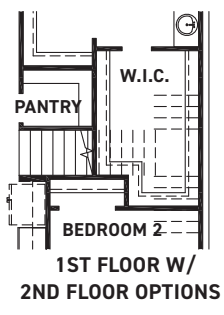

Taos

Priced from \$544,990

Sq Ft	Beds	Baths	Stories	Garage
1,810	3	2	1	2

ELEVATION 1

ELEVATION 2

ELEVATION 3

REV 06/23 (40SA)

These drawings are conceptual only and are for the convenience of reference. They should not be relied upon as representations, express or implied, of the final detail of the residences. The builder expressly reserves the right to make modifications, revisions, and changes it deems desirable in its sole and absolute discretion. Dimensions and square footages are approximate and may vary with actual construction. Due to design and footage requirements not all options/elevations are available in all locations.

newmarkhomes.com

SECOND FLOOR OPTIONS

1ST FLOOR W/
2ND FLOOR OPTIONS

OPT. MAIN BATH W/
2ND FLOOR OPTS.

UPSTAIRS STUDY OPT.
+208 SQ. FT.

MEDIA ROOM OPT.
+208 SQ. FT.

REC. ROOM OPT.
+208 SQ. FT.

BEDROOM 4/BATH3 OPT.
+289 SQ. FT.

COVERED BALCONY OPT.
(ONLY WITH EXT. COVERED PATIO)

FEATURES:

- 1810 SQUARE FT.
- 3 BEDROOM
- 2 BATHROOM
- 2 CAR GARAGE

GAME ROOM/RETREAT OPT.
+440 SQ. FT.

GAME ROOM/MEDIA ROOM OPT.
+440 SQ. FT.

GAME ROOM/RETREAT/
POWDER ROOM 2 OPT.
+440 SQ. FT.