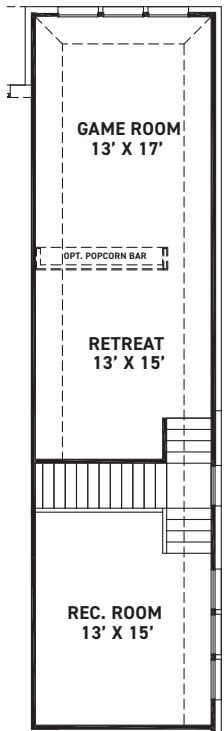

Taos

Priced from \$544,990

Sq Ft	Beds	Baths	Stories	Garage
1,810	3	2	1	2

ELEVATION 1

ELEVATION 2

ELEVATION 3

REV 06/23 (40SA)

These drawings are conceptual only and are for the convenience of reference. They should not be relied upon as representations, express or implied, of the final detail of the residences. The builder expressly reserves the right to make modifications, revisions, and changes it deems desirable in its sole and absolute discretion. Dimensions and square footages are approximate and may vary with actual construction. Due to design and footage requirements not all options/elevations are available in all locations.

newmarkhomes.com

SECOND FLOOR OPTIONS

1ST FLOOR W/
2ND FLOOR OPTIONS

OPT. MAIN BATH W/
2ND FLOOR OPTS.

UPSTAIRS STUDY OPT.
+208 SQ. FT.

MEDIA ROOM OPT.
+208 SQ. FT.

REC. ROOM OPT.
+208 SQ. FT.

BEDROOM 4/BATH3 OPT.
+289 SQ. FT.

COVERED BALCONY OPT.
(ONLY WITH EXT. COVERED PATIO)

FEATURES:

- 1810 SQUARE FT.
- 3 BEDROOM
- 2 BATHROOM
- 2 CAR GARAGE

GAME ROOM/RETREAT OPT.
+440 SQ. FT.

GAME ROOM/MEDIA ROOM OPT.
+440 SQ. FT.

GAME ROOM/RETREAT/
POWDER ROOM 2 OPT.
+440 SQ. FT.

GAME ROOM/RETREAT/
REC. ROOM OPT.
+643 SQ. FT.

GAME ROOM/RETREAT/
BEDROOM 4/BATH 3 OPT.
+643 SQ. FT.

GAME ROOM/RETREAT/
BEDROOM 4/BATH 3 /
POWDER ROOM 2 OPT..
+643 SQ. FT.

REV 06/23 (40)

These drawings are conceptual only and are for the convenience of reference. They should not be relied upon as representations, express or implied, of the final detail of the residences. The builder expressly reserves the right to make modifications, revisions, and changes it deems desirable in its sole and absolute discretion. Dimensions and square footages are approximate and may vary with actual construction. Due to design and footage requirements not all options/elevations are available in all locations.