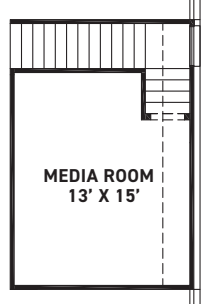

Taos

Priced from \$544,990

Sq Ft	Beds	Baths	Stories	Garage
1,810	3	2	1	2

ELEVATION 1

ELEVATION 2

ELEVATION 3

REV 06/23 (40SA)

These drawings are conceptual only and are for the convenience of reference. They should not be relied upon as representations, express or implied, of the final detail of the residences. The builder expressly reserves the right to make modifications, revisions, and changes it deems desirable in its sole and absolute discretion. Dimensions and square footages are approximate and may vary with actual construction. Due to design and footage requirements not all options/elevations are available in all locations.

newmarkhomes.com

SECOND FLOOR OPTIONS

1ST FLOOR W/
2ND FLOOR OPTIONS

OPT. MAIN BATH W/
2ND FLOOR OPTS.

UPSTAIRS STUDY OPT.
+208 SQ. FT.

MEDIA ROOM OPT.
+208 SQ. FT.

REC. ROOM OPT.
+208 SQ. FT.

BEDROOM 4/BATH3 OPT.
+289 SQ. FT.

COVERED BALCONY OPT.
(ONLY WITH EXT. COVERED PATIO)

FEATURES:

- 1810 SQUARE FT.
- 3 BEDROOM
- 2 BATHROOM
- 2 CAR GARAGE

GAME ROOM/RETREAT OPT.
+440 SQ. FT.

GAME ROOM/MEDIA ROOM OPT.
+440 SQ. FT.

GAME ROOM/RETREAT/
POWDER ROOM 2 OPT.
+440 SQ. FT.