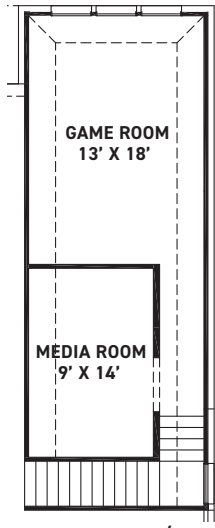

Taos

Priced from \$544,990

Sq Ft	Beds	Baths	Stories	Garage
1,810	3	2	1	2

ELEVATION 1

ELEVATION 2

ELEVATION 3

REV 06/23 (40SA)

These drawings are conceptual only and are for the convenience of reference. They should not be relied upon as representations, express or implied, of the final detail of the residences. The builder expressly reserves the right to make modifications, revisions, and changes it deems desirable in its sole and absolute discretion. Dimensions and square footages are approximate and may vary with actual construction. Due to design and footage requirements not all options/elevations are available in all locations.

newmarkhomes.com

SECOND FLOOR OPTIONS

1ST FLOOR W/
2ND FLOOR OPTIONS

OPT. MAIN BATH W/
2ND FLOOR OPTS.

UPSTAIRS STUDY OPT.
+208 SQ. FT.

MEDIA ROOM OPT.
+208 SQ. FT.

REC. ROOM OPT.
+208 SQ. FT.

BEDROOM 4/BATH3 OPT.
+289 SQ. FT.

COVERED BALCONY OPT.
(ONLY WITH EXT. COVERED PATIO)

FEATURES:

- 1810 SQUARE FT.
- 3 BEDROOM
- 2 BATHROOM
- 2 CAR GARAGE

GAME ROOM/RETREAT OPT.
+440 SQ. FT.

GAME ROOM/MEDIA ROOM OPT.
+440 SQ. FT.

GAME ROOM/RETREAT/
POWDER ROOM 2 OPT.
+440 SQ. FT.

GAME ROOM/RETREAT/
REC. ROOM OPT.
+643 SQ. FT.

GAME ROOM/RETREAT/
BEDROOM 4/BATH 3 OPT.
+643 SQ. FT.

GAME ROOM/RETREAT/
BEDROOM 4/BATH 3 /
POWDER ROOM 2 OPT..
+643 SQ. FT.

REV 06/23 (40)

These drawings are conceptual only and are for the convenience of reference. They should not be relied upon as representations, express or implied, of the final detail of the residences. The builder expressly reserves the right to make modifications, revisions, and changes it deems desirable in its sole and absolute discretion. Dimensions and square footages are approximate and may vary with actual construction. Due to design and footage requirements not all options/elevations are available in all locations.