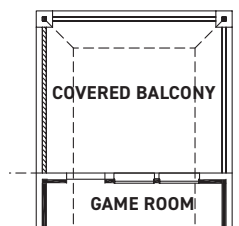

Taos

Priced from \$544,990

Sq Ft	Beds	Baths	Stories	Garage
1,810	3	2	1	2

ELEVATION 1

ELEVATION 2

ELEVATION 3

REV 06/23 (40SA)

These drawings are conceptual only and are for the convenience of reference. They should not be relied upon as representations, express or implied, of the final detail of the residences. The builder expressly reserves the right to make modifications, revisions, and changes it deems desirable in its sole and absolute discretion. Dimensions and square footages are approximate and may vary with actual construction. Due to design and footage requirements not all options/elevations are available in all locations.

newmarkhomes.com

SECOND FLOOR OPTIONS

1ST FLOOR W/
2ND FLOOR OPTIONS

OPT. MAIN BATH W/
2ND FLOOR OPTS.

UPSTAIRS STUDY OPT.
+208 SQ. FT.

MEDIA ROOM OPT.
+208 SQ. FT.

REC. ROOM OPT.
+208 SQ. FT.

BEDROOM 4/BATH3 OPT.
+289 SQ. FT.

COVERED BALCONY OPT.
(ONLY WITH EXT. COVERED PATIO)

FEATURES:

- 1810 SQUARE FT.
- 3 BEDROOM
- 2 BATHROOM
- 2 CAR GARAGE

GAME ROOM/RETREAT OPT.
+440 SQ. FT.

GAME ROOM/MEDIA ROOM OPT.
+440 SQ. FT.

GAME ROOM/RETREAT/
POWDER ROOM 2 OPT.
+440 SQ. FT.