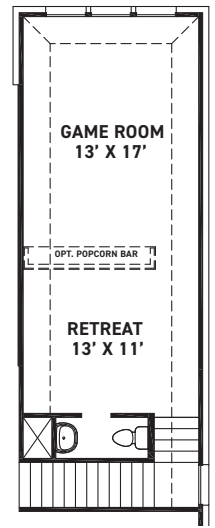

Taos

Priced from \$544,990

Sq Ft	Beds	Baths	Stories	Garage
1,810	3	2	1	2

ELEVATION 1

ELEVATION 2

ELEVATION 3

REV 06/23 (40SA)

These drawings are conceptual only and are for the convenience of reference. They should not be relied upon as representations, express or implied, of the final detail of the residences. The builder expressly reserves the right to make modifications, revisions, and changes it deems desirable in its sole and absolute discretion. Dimensions and square footages are approximate and may vary with actual construction. Due to design and footage requirements not all options/elevations are available in all locations.

newmarkhomes.com

SECOND FLOOR OPTIONS

1ST FLOOR W/
2ND FLOOR OPTIONS

OPT. MAIN BATH W/
2ND FLOOR OPTS.

UPSTAIRS STUDY OPT.
+208 SQ. FT.

MEDIA ROOM OPT.
+208 SQ. FT.

REC. ROOM OPT.
+208 SQ. FT.

BEDROOM 4/BATH3 OPT.
+289 SQ. FT.

COVERED BALCONY OPT.
(ONLY WITH EXT. COVERED PATIO)

FEATURES:

- 1810 SQUARE FT.
- 3 BEDROOM
- 2 BATHROOM
- 2 CAR GARAGE

GAME ROOM/RETREAT OPT.
+440 SQ. FT.

GAME ROOM/MEDIA ROOM OPT.
+440 SQ. FT.

GAME ROOM/RETREAT/
POWDER ROOM 2 OPT.
+440 SQ. FT.

GAME ROOM/RETREAT/
REC. ROOM OPT.
+643 SQ. FT.

GAME ROOM/RETREAT/
BEDROOM 4/BATH 3 OPT.
+643 SQ. FT.

GAME ROOM/RETREAT/
BEDROOM 4/BATH 3 /
POWDER ROOM 2 OPT..
+643 SQ. FT.

REV 06/23 (40)

These drawings are conceptual only and are for the convenience of reference. They should not be relied upon as representations, express or implied, of the final detail of the residences. The builder expressly reserves the right to make modifications, revisions, and changes it deems desirable in its sole and absolute discretion. Dimensions and square footages are approximate and may vary with actual construction. Due to design and footage requirements not all options/elevations are available in all locations.