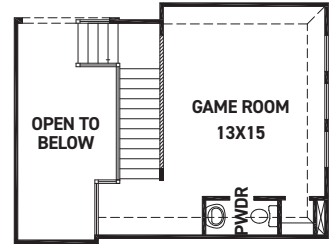

newmarkhomes.com

FIRST FLOOR PLAN

FEATURES:

- 2,449 SQUARE FT.
- 4 BEDROOM
- 3 BATHROOM
- 3 CAR GARAGE

OPT. FIREPLACE

OPT. ENLARGED MAIN SHOWER

OPT. STUDY @ LIVING

OPT. DUAL HOME

FIRST FLOOR W/ OPT. 2ND FLOOR

OPT. SECOND FLOOR GAME ROOM & BEDROOM 5/BATH 4
+643 SQ. FT.

OPT. SECOND FLOOR GAME ROOM
+302 SQ. FT.

OPT. SECOND FLOOR GAME ROOM & MEDIA
+502 SQ. FT.

OPT. SECOND FLOOR GAME ROOM, MEDIA, & BEDROOM 5/BATH 4
+843 SQ. FT.