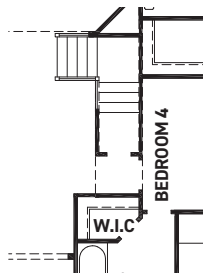

newmarkhomes.com

FIRST FLOOR PLAN

FEATURES:

- 2,449 SQUARE FT.
- 4 BEDROOM
- 3 BATHROOM
- 3 CAR GARAGE

OPT. FIREPLACE

OPT. ENLARGED MAIN SHOWER

OPT. STUDY @ LIVING

OPT. DUAL HOME

FIRST FLOOR W/ OPT. 2ND FLOOR

OPT. SECOND FLOOR GAME ROOM & BEDROOM 5/BATH 4
+643 SQ. FT.

OPT. SECOND FLOOR GAME ROOM
+302 SQ. FT.

OPT. SECOND FLOOR GAME ROOM & MEDIA
+502 SQ. FT.

OPT. SECOND FLOOR GAME ROOM, MEDIA, & BEDROOM 5/BATH 4
+843 SQ. FT.