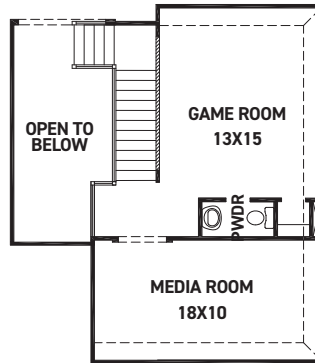

newmarkhomes.com

FIRST FLOOR PLAN

FEATURES:

- 2,449 SQUARE FT.
- 4 BEDROOM
- 3 BATHROOM
- 3 CAR GARAGE

OPT. FIREPLACE

OPT. ENLARGED MAIN SHOWER

OPT. STUDY @ LIVING

OPT. DUAL HOME

FIRST FLOOR W/ OPT. 2ND FLOOR

OPT. SECOND FLOOR GAME ROOM & BEDROOM 5/BATH 4
+643 SQ. FT.

OPT. SECOND FLOOR GAME ROOM
+302 SQ. FT.

OPT. SECOND FLOOR GAME ROOM & MEDIA
+502 SQ. FT.

OPT. SECOND FLOOR GAME ROOM, MEDIA, & BEDROOM 5/BATH 4
+843 SQ. FT.