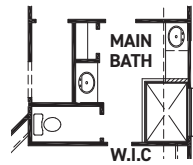

newmarkhomes.com

FIRST FLOOR PLAN

FEATURES:

- 2,449 SQUARE FT.
- 4 BEDROOM
- 3 BATHROOM
- 3 CAR GARAGE

OPT. FIREPLACE

OPT. ENLARGED MAIN SHOWER

OPT. STUDY @ LIVING

OPT. DUAL HOME

FIRST FLOOR W/ OPT. 2ND FLOOR

OPT. SECOND FLOOR GAME ROOM & BEDROOM 5/BATH 4
+643 SQ. FT.

OPT. SECOND FLOOR GAME ROOM
+302 SQ. FT.

OPT. SECOND FLOOR GAME ROOM & MEDIA
+502 SQ. FT.

OPT. SECOND FLOOR GAME ROOM, MEDIA, & BEDROOM 5/BATH 4
+843 SQ. FT.