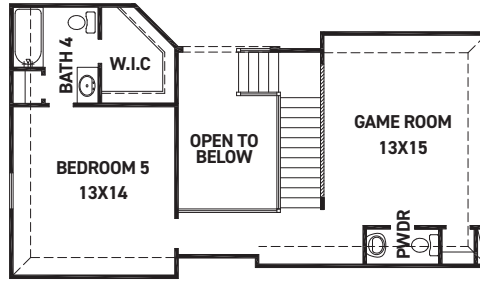

newmarkhomes.com

FIRST FLOOR PLAN

FEATURES:

- 2,449 SQUARE FT.
- 4 BEDROOM
- 3 BATHROOM
- 3 CAR GARAGE

OPT. FIREPLACE

OPT. ENLARGED MAIN SHOWER

OPT. STUDY @ LIVING

OPT. DUAL HOME

FIRST FLOOR W/ OPT. 2ND FLOOR

OPT. SECOND FLOOR GAME ROOM & BEDROOM 5/BATH 4
+643 SQ. FT.

OPT. SECOND FLOOR GAME ROOM
+302 SQ. FT.

OPT. SECOND FLOOR GAME ROOM & MEDIA
+502 SQ. FT.

OPT. SECOND FLOOR GAME ROOM, MEDIA, & BEDROOM 5/BATH 4
+843 SQ. FT.