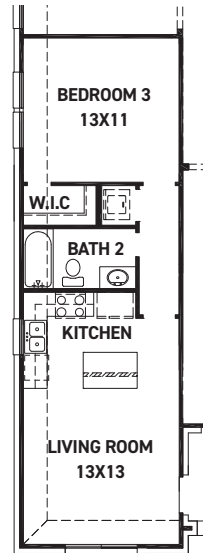

ELEVATION 1

ELEVATION 2

ELEVATION 3

ELEVATION 4

ELEVATION 5

REV 07/23 (5014)A

These drawings are conceptual only and are for the convenience of reference. They should not be relied upon as representations, express or implied, of the final detail of the residences. The builder expressly reserves the right to make modifications, revisions, and changes it deems desirable in its sole and absolute discretion. Dimensions and square footages are approximate and may vary with actual construction. Due to design and footage requirements not all options/elevations are available in all locations.

newmarkhomes.com

FIRST FLOOR PLAN

FEATURES:

- 2,449 SQUARE FT.
- 4 BEDROOM
- 3 BATHROOM
- 3 CAR GARAGE

OPT. FIREPLACE

OPT. ENLARGED MAIN SHOWER

OPT. STUDY @ LIVING

OPT. DUAL HOME

FIRST FLOOR W/ OPT. 2ND FLOOR

OPT. SECOND FLOOR GAME ROOM & BEDROOM 5/BATH 4
+643 SQ. FT.

OPT. SECOND FLOOR GAME ROOM
+302 SQ. FT.

OPT. SECOND FLOOR GAME ROOM & MEDIA
+502 SQ. FT.

OPT. SECOND FLOOR GAME ROOM, MEDIA, & BEDROOM 5/BATH 4
+843 SQ. FT.