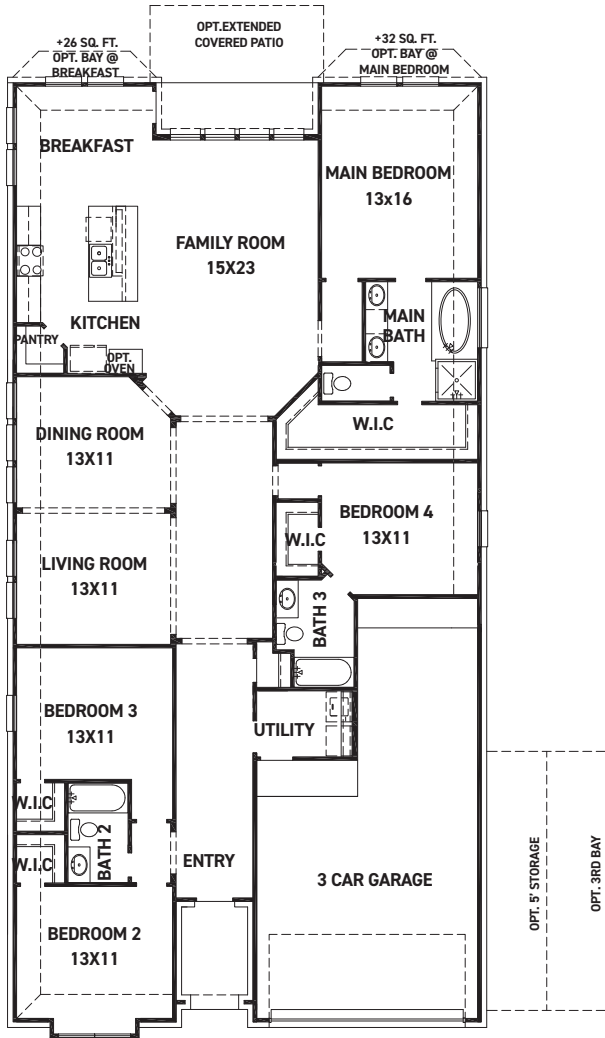

Multi-Generational

Umbria

Priced from \$437,990

Sq Ft	Beds	Baths	Stories	Garage
2,449	4	3	1	3

4 Bedrooms, 3 baths, oversized 3 car tandem garage for storage. Open formal Living and Dining rooms. 4th bedroom w/private bath. Island Kitchen opens to breakfast nook and large family room. Dual Home Option.

ELEVATION 1

ELEVATION 2

ELEVATION 3

ELEVATION 4

ELEVATION 5

REV 07/23 (5014)A

These drawings are conceptual only and are for the convenience of reference. They should not be relied upon as representations, express or implied, of the final detail of the residences. The builder expressly reserves the right to make modifications, revisions, and changes it deems desirable in its sole and absolute discretion. Dimensions and square footages are approximate and may vary with actual construction. Due to design and footage requirements not all options/elevations are available in all locations.

newmarkhomes.com

FIRST FLOOR PLAN

FEATURES:

- 2,449 SQUARE FT.
- 4 BEDROOM
- 3 BATHROOM
- 3 CAR GARAGE

OPT. FIREPLACE

OPT. ENLARGED MAIN SHOWER

OPT. STUDY @ LIVING

OPT. DUAL HOME

FIRST FLOOR W/ OPT. 2ND FLOOR

OPT. SECOND FLOOR GAME ROOM & BEDROOM 5/BATH 4
+643 SQ. FT.

OPT. SECOND FLOOR GAME ROOM
+302 SQ. FT.

OPT. SECOND FLOOR GAME ROOM & MEDIA
+502 SQ. FT.

OPT. SECOND FLOOR GAME ROOM, MEDIA, & BEDROOM 5/BATH 4
+843 SQ. FT.