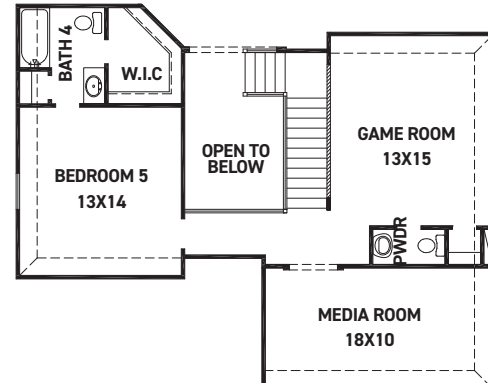

newmarkhomes.com

FIRST FLOOR PLAN

FEATURES:

- 2,449 SQUARE FT.
- 4 BEDROOM
- 3 BATHROOM
- 3 CAR GARAGE

OPT. FIREPLACE

OPT. ENLARGED MAIN SHOWER

OPT. STUDY @ LIVING

OPT. DUAL HOME

FIRST FLOOR W/ OPT. 2ND FLOOR

OPT. SECOND FLOOR GAME ROOM & BEDROOM 5/BATH 4
+643 SQ. FT.

OPT. SECOND FLOOR GAME ROOM
+302 SQ. FT.

OPT. SECOND FLOOR GAME ROOM & MEDIA
+502 SQ. FT.

OPT. SECOND FLOOR GAME ROOM, MEDIA, & BEDROOM 5/BATH 4
+843 SQ. FT.