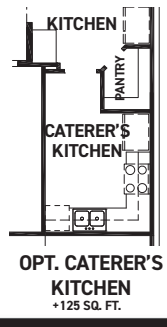

newmarkhomes.com

FEATURES:

- 2,953 SQUARE FT.
- 4 BEDROOM
- 3 BATHROOM
- 3 CAR GARAGE

REV 07/23 (5015)

These drawings are conceptual only and are for the convenience of reference. They should not be relied upon as representations, express or implied, of the final detail of the residences. The builder expressly reserves the right to make modifications, revisions, and changes it deems desirable in its sole and absolute discretion. Dimensions and square footages are approximate and may vary with actual construction. Due to design and footage requirements not all options/elevations are available in all locations.