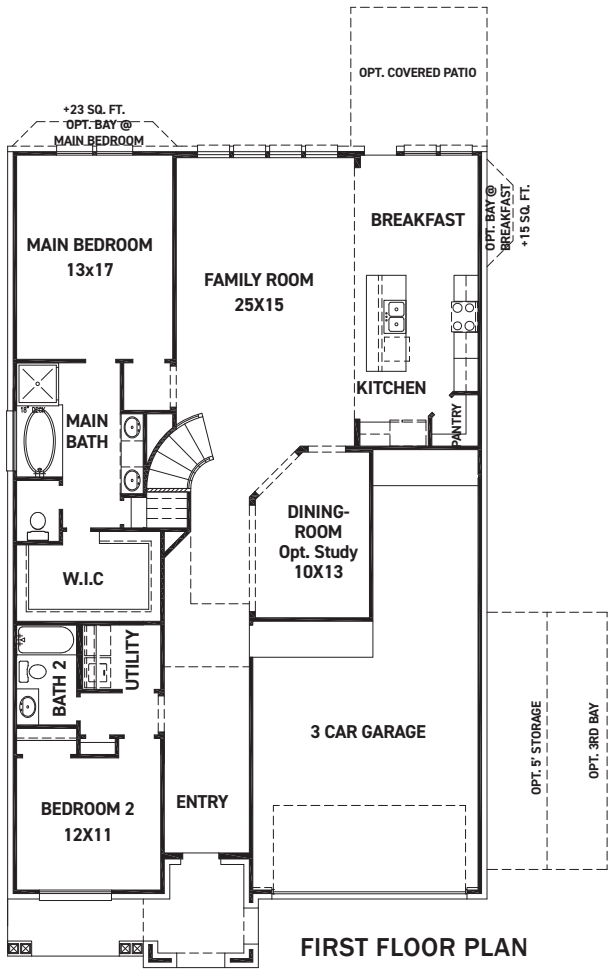

Linz

Priced from \$620,990

Sq Ft	Beds	Baths	Stories	Garage
2,953	4	3	2	3

ELEVATION 1

ELEVATION 2

ELEVATION 3

ELEVATION 4

REV 07/23 (5015)

newmarkhomes.com

FEATURES:

- 2,953 SQUARE FT.
- 4 BEDROOM
- 3 BATHROOM
- 3 CAR GARAGE

REV 07/23 (5015)

These drawings are conceptual only and are for the convenience of reference. They should not be relied upon as representations, express or implied, of the final detail of the residences. The builder expressly reserves the right to make modifications, revisions, and changes it deems desirable in its sole and absolute discretion. Dimensions and square footages are approximate and may vary with actual construction. Due to design and footage requirements not all options/elevations are available in all locations.