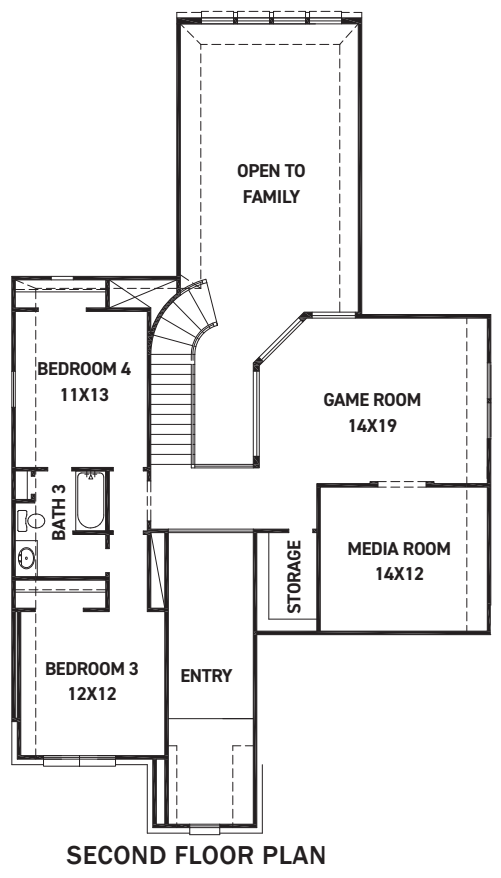

Linz

Priced from \$620,990

Sq Ft	Beds	Baths	Stories	Garage
2,953	4	3	2	3

ELEVATION 1

ELEVATION 2

ELEVATION 3

ELEVATION 4

REV 07/23 (5015)

newmarkhomes.com

FEATURES:

- 2,953 SQUARE FT.
- 4 BEDROOM
- 3 BATHROOM
- 3 CAR GARAGE

REV 07/23 (5015)

These drawings are conceptual only and are for the convenience of reference. They should not be relied upon as representations, express or implied, of the final detail of the residences. The builder expressly reserves the right to make modifications, revisions, and changes it deems desirable in its sole and absolute discretion. Dimensions and square footages are approximate and may vary with actual construction. Due to design and footage requirements not all options/elevations are available in all locations.