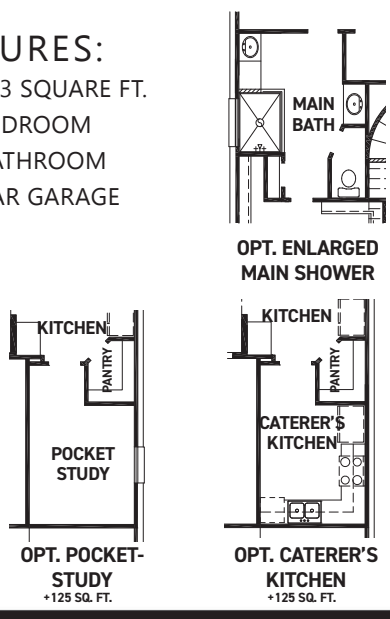

newmarkhomes.com

FEATURES:

- 2,953 SQUARE FT.
- 4 BEDROOM
- 3 BATHROOM
- 3 CAR GARAGE

REV 07/23 (5015)

These drawings are conceptual only and are for the convenience of reference. They should not be relied upon as representations, express or implied, of the final detail of the residences. The builder expressly reserves the right to make modifications, revisions, and changes it deems desirable in its sole and absolute discretion. Dimensions and square footages are approximate and may vary with actual construction. Due to design and footage requirements not all options/elevations are available in all locations.