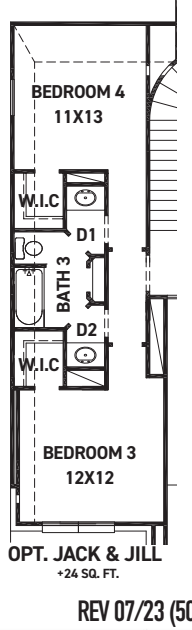

Linz

Priced from \$620,990

Sq Ft	Beds	Baths	Stories	Garage
2,953	4	3	2	3

ELEVATION 1

ELEVATION 2

ELEVATION 3

ELEVATION 4

REV 07/23 (5015)

These drawings are conceptual only and are for the convenience of reference. They should not be relied upon as representations, express or implied, of the final detail of the residences. The builder expressly reserves the right to make modifications, revisions, and changes it deems desirable in its sole and absolute discretion. Dimensions and square footages are approximate and may vary with actual construction. Due to design and footage requirements not all options/elevations are available in all locations.

newmarkhomes.com

FEATURES:

- 2,953 SQUARE FT.
- 4 BEDROOM
- 3 BATHROOM
- 3 CAR GARAGE

REV 07/23 (5015)

These drawings are conceptual only and are for the convenience of reference. They should not be relied upon as representations, express or implied, of the final detail of the residences. The builder expressly reserves the right to make modifications, revisions, and changes it deems desirable in its sole and absolute discretion. Dimensions and square footages are approximate and may vary with actual construction. Due to design and footage requirements not all options/elevations are available in all locations.