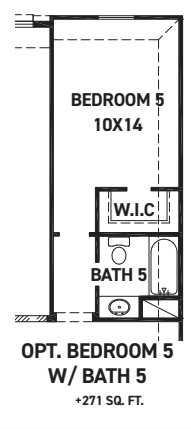

Linz

Priced from \$620,990

Sq Ft	Beds	Baths	Stories	Garage
2,953	4	3	2	3

ELEVATION 1

ELEVATION 2

ELEVATION 3

ELEVATION 4

REV 07/23 (5015)

newmarkhomes.com

FEATURES:

- 2,953 SQUARE FT.
- 4 BEDROOM
- 3 BATHROOM
- 3 CAR GARAGE

REV 07/23 (5015)

These drawings are conceptual only and are for the convenience of reference. They should not be relied upon as representations, express or implied, of the final detail of the residences. The builder expressly reserves the right to make modifications, revisions, and changes it deems desirable in its sole and absolute discretion. Dimensions and square footages are approximate and may vary with actual construction. Due to design and footage requirements not all options/elevations are available in all locations.