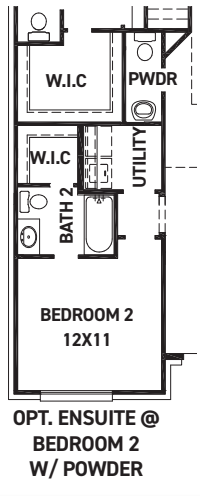

Linz

Priced from \$620,990

Sq Ft	Beds	Baths	Stories	Garage
2,953	4	3	2	3

ELEVATION 1

ELEVATION 2

ELEVATION 3

ELEVATION 4

REV 07/23 (5015)

These drawings are conceptual only and are for the convenience of reference. They should not be relied upon as representations, express or implied, of the final detail of the residences. The builder expressly reserves the right to make modifications, revisions, and changes it deems desirable in its sole and absolute discretion. Dimensions and square footages are approximate and may vary with actual construction. Due to design and footage requirements not all options/elevations are available in all locations.

newmarkhomes.com

FEATURES:

- 2,953 SQUARE FT.
- 4 BEDROOM
- 3 BATHROOM
- 3 CAR GARAGE

REV 07/23 (5015)

These drawings are conceptual only and are for the convenience of reference. They should not be relied upon as representations, express or implied, of the final detail of the residences. The builder expressly reserves the right to make modifications, revisions, and changes it deems desirable in its sole and absolute discretion. Dimensions and square footages are approximate and may vary with actual construction. Due to design and footage requirements not all options/elevations are available in all locations.