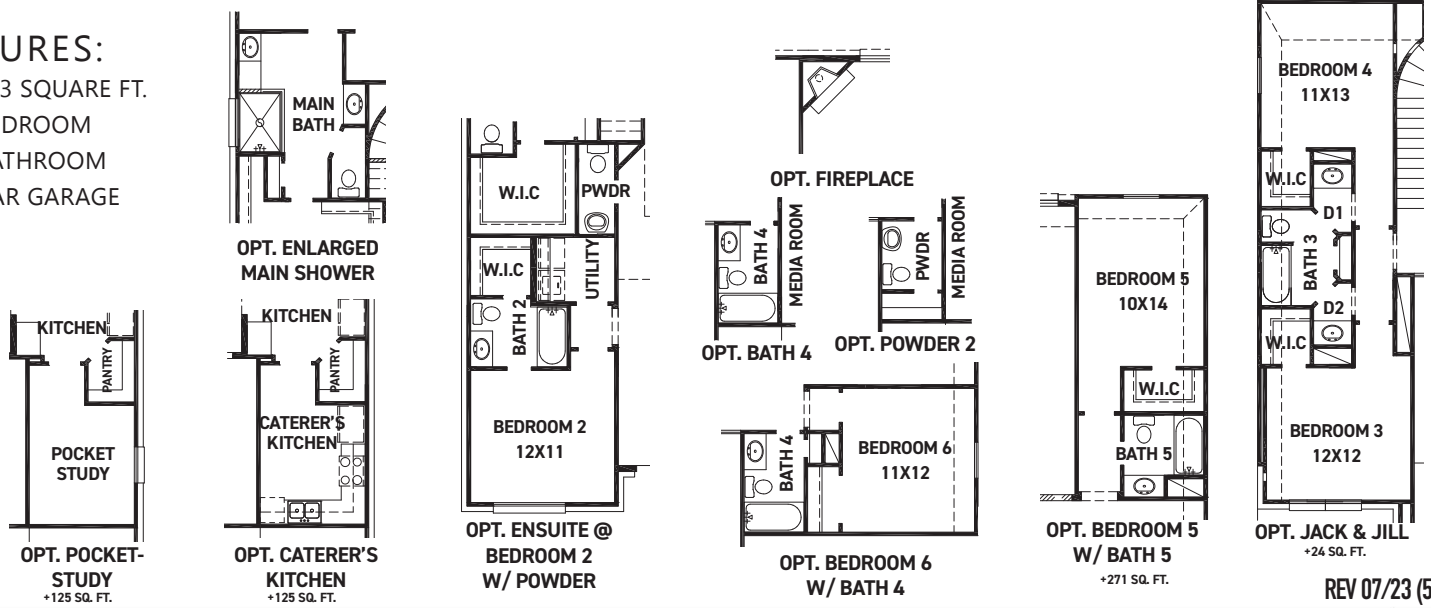

newmarkhomes.com

FEATURES:

- 2,953 SQUARE FT.
- 4 BEDROOM
- 3 BATHROOM
- 3 CAR GARAGE

REV 07/23 (5015)

These drawings are conceptual only and are for the convenience of reference. They should not be relied upon as representations, express or implied, of the final detail of the residences. The builder expressly reserves the right to make modifications, revisions, and changes it deems desirable in its sole and absolute discretion. Dimensions and square footages are approximate and may vary with actual construction. Due to design and footage requirements not all options/elevations are available in all locations.