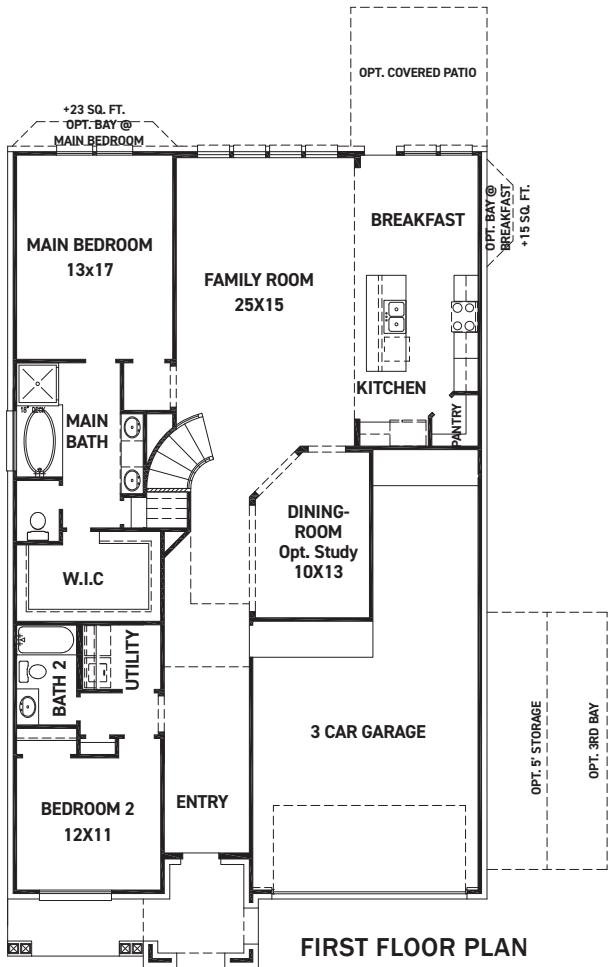

Linz

Priced from \$620,990

Sq Ft	Beds	Baths	Stories	Garage
2,953	4	3	2	3

ELEVATION 1

ELEVATION 2

ELEVATION 3

ELEVATION 4

REV 07/23 (5015)

newmarkhomes.com

FEATURES:

- 2,953 SQUARE FT.
- 4 BEDROOM
- 3 BATHROOM
- 3 CAR GARAGE

REV 07/23 (5015)

These drawings are conceptual only and are for the convenience of reference. They should not be relied upon as representations, express or implied, of the final detail of the residences. The builder expressly reserves the right to make modifications, revisions, and changes it deems desirable in its sole and absolute discretion. Dimensions and square footages are approximate and may vary with actual construction. Due to design and footage requirements not all options/elevations are available in all locations.