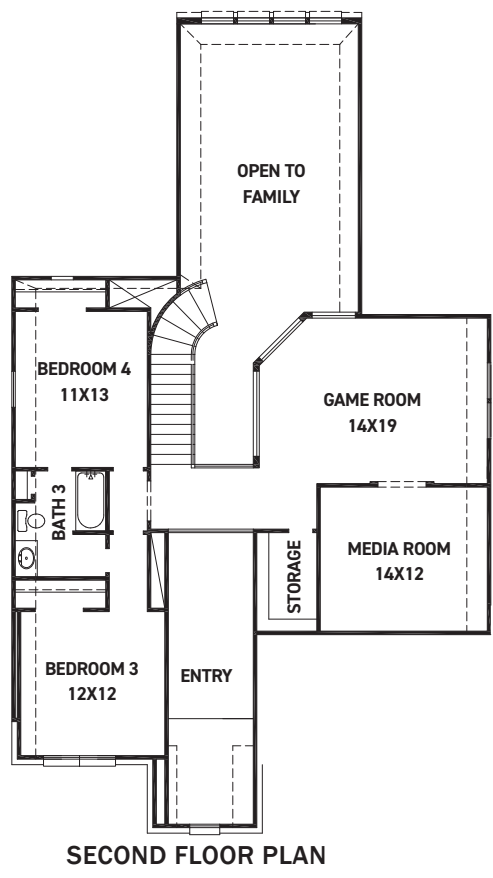

Linz

Priced from \$620,990

Sq Ft	Beds	Baths	Stories	Garage
2,953	4	3	2	3

ELEVATION 1

ELEVATION 2

ELEVATION 3

ELEVATION 4

REV 07/23 (5015)

newmarkhomes.com

FEATURES:

- 2,953 SQUARE FT.
- 4 BEDROOM
- 3 BATHROOM
- 3 CAR GARAGE

REV 07/23 (5015)

These drawings are conceptual only and are for the convenience of reference. They should not be relied upon as representations, express or implied, of the final detail of the residences. The builder expressly reserves the right to make modifications, revisions, and changes it deems desirable in its sole and absolute discretion. Dimensions and square footages are approximate and may vary with actual construction. Due to design and footage requirements not all options/elevations are available in all locations.