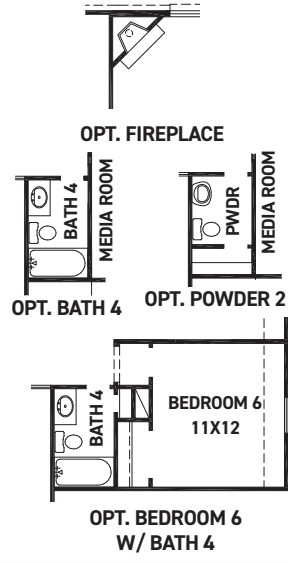

newmarkhomes.com

FEATURES:

- 2,953 SQUARE FT.
- 4 BEDROOM
- 3 BATHROOM
- 3 CAR GARAGE

REV 07/23 (5015)

These drawings are conceptual only and are for the convenience of reference. They should not be relied upon as representations, express or implied, of the final detail of the residences. The builder expressly reserves the right to make modifications, revisions, and changes it deems desirable in its sole and absolute discretion. Dimensions and square footages are approximate and may vary with actual construction. Due to design and footage requirements not all options/elevations are available in all locations.