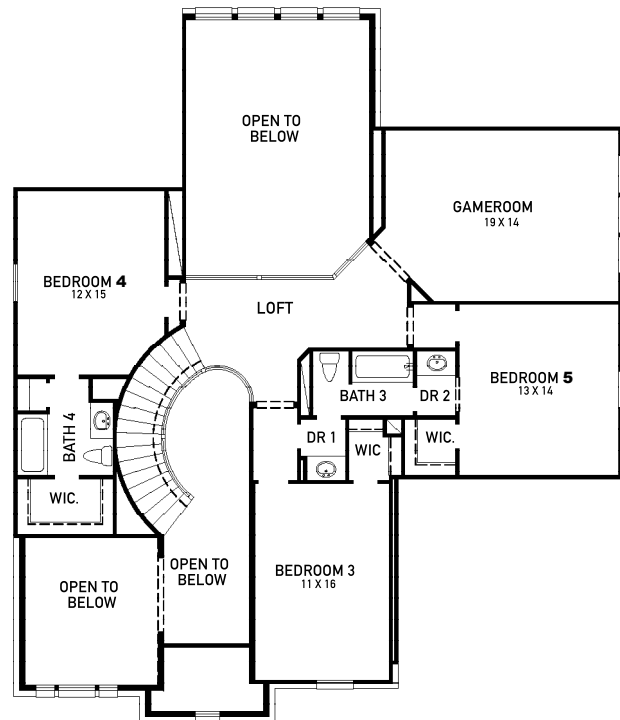

# Lady Bird

FIRST FLOOR

## FEATURES:

- 3,569 SQUARE FT.
- 5 BEDROOM
- 4 BATHROOM
- 3 CAR GARAGE

SECOND FLOOR

REV 7/20 (60)

These drawings are conceptual only and are for the convenience of reference. They should not be relied upon as representations, express or implied, of the final detail of the residences. The builder expressly reserves the right to make modifications, revisions, and changes it deems desirable in its sole and absolute discretion. Dimensions and square footages are approximate and may vary with actual construction.