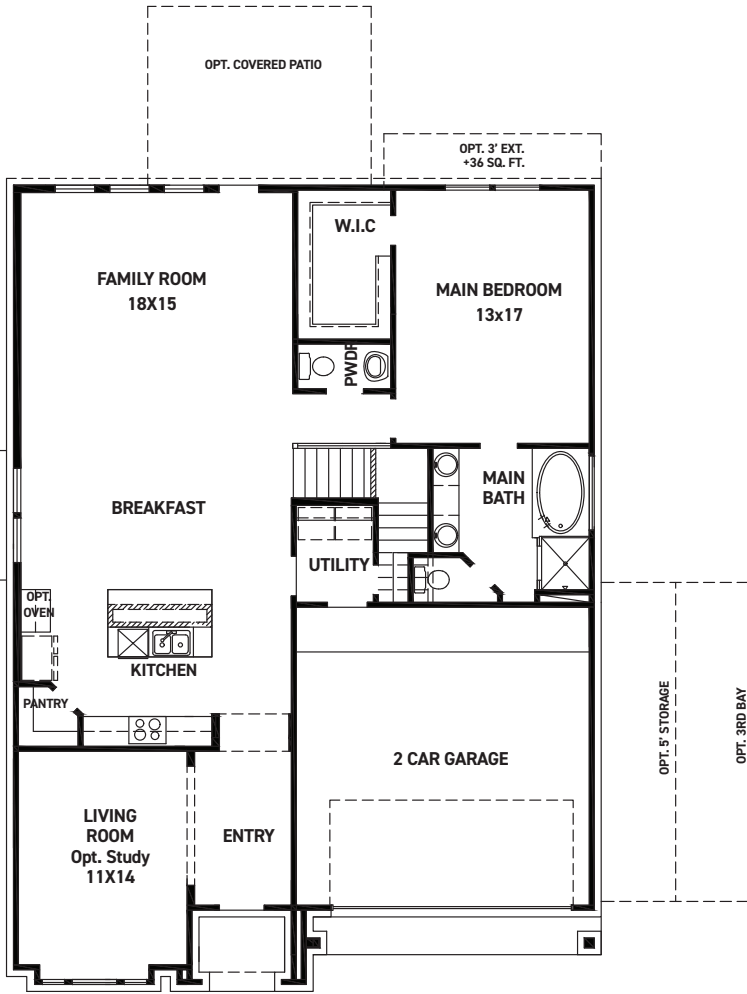

ELEVATION 5

REV 06/24 (5)

These drawings are conceptual only and are for the convenience of reference. They should not be relied upon as representations, express or implied, of the final detail of the residences. The builder expressly reserves the right to make modifications, revisions, and changes it deems desirable in its sole and absolute discretion. Dimensions and square footages are approximate and may vary with actual construction. Due to design and footage requirements not all options/elevations are available in all locations.

newmarkhomes.com

FIRST FLOOR PLAN

SECOND FLOOR PLAN

FEATURES:

- 2,698 SQUARE FT.
- 4 BEDROOM
- 3 1/2 BATHROOM
- 2 CAR GARAGE

OPT. ENLARGED MAIN SHOWER

OPT. FIREPLACE

OPT. MEDIA ROOM +176 SQ. FT.