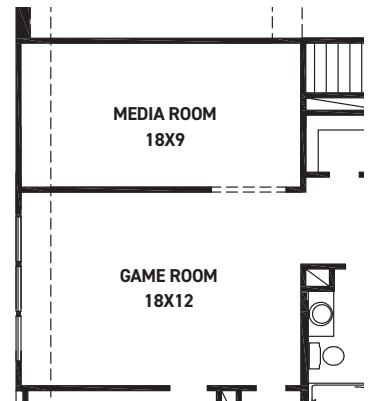

newmarkhomes.com

FIRST FLOOR PLAN

SECOND FLOOR PLAN

FEATURES:

- 2,698 SQUARE FT.
- 4 BEDROOM
- 3 1/2 BATHROOM
- 2 CAR GARAGE

OPT. ENLARGED MAIN SHOWER

OPT. FIREPLACE

OPT. MEDIA ROOM +176 SQ. FT.