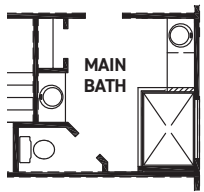

newmarkhomes.com

FIRST FLOOR PLAN

SECOND FLOOR PLAN

FEATURES:

- 2,698 SQUARE FT.
- 4 BEDROOM
- 3 1/2 BATHROOM
- 2 CAR GARAGE

OPT. ENLARGED MAIN SHOWER

OPT. FIREPLACE

OPT. MEDIA ROOM +176 SQ. FT.