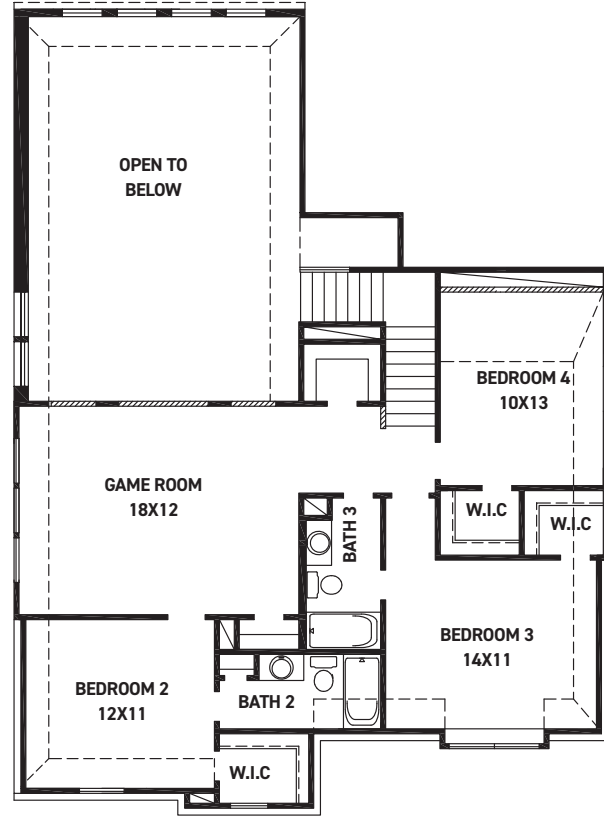

ELEVATION 5

REV 06/24 (5)

These drawings are conceptual only and are for the convenience of reference. They should not be relied upon as representations, express or implied, of the final detail of the residences. The builder expressly reserves the right to make modifications, revisions, and changes it deems desirable in its sole and absolute discretion. Dimensions and square footages are approximate and may vary with actual construction. Due to design and footage requirements not all options/elevations are available in all locations.

newmarkhomes.com

FIRST FLOOR PLAN

SECOND FLOOR PLAN

FEATURES:

- 2,698 SQUARE FT.
- 4 BEDROOM
- 3 1/2 BATHROOM
- 2 CAR GARAGE

OPT. ENLARGED MAIN SHOWER

OPT. FIREPLACE

OPT. MEDIA ROOM +176 SQ. FT.