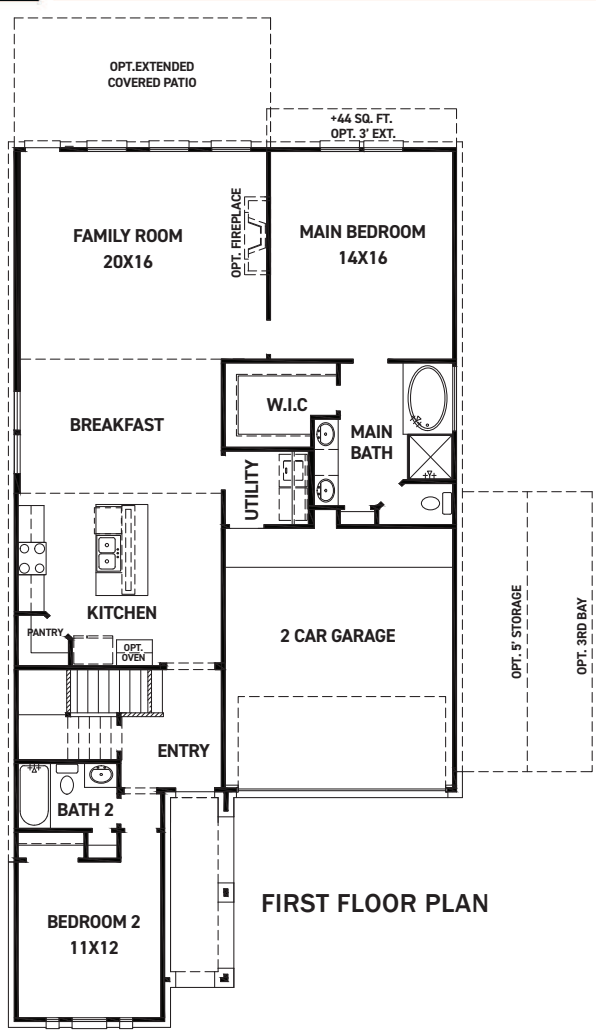

Just Reduced

21526 Sand Fringepod Way

Cypress, TX 77433 | MLS #79434456
\$524,990

Sq Ft	Beds	Baths	Stories	Garage
2,650	5	4	2	2

The Donley plan by Newmark Homes features soaring high ceilings in the family room meet point-vaulted windows that overlook the spacious covered patio, and no back neighbor. Nice Transitional Elevation with 5 beds (2 down), 4 baths, Ro... [READ MORE »](#)

ELEVATION A

ELEVATION B

ELEVATION C

ELEVATION D

ELEVATION E

REV 04/24 (453D)

These drawings are conceptual only and are for the convenience of reference. They should not be relied upon as representations, express or implied, of the final detail of the residences. The builder expressly reserves the right to make modifications, revisions, and changes it deems desirable in its sole and absolute discretion. Dimensions and square footages are approximate and may vary with actual construction. Due to design and footage requirements not all options/elevations are available in all locations.

newmarkhomes.com

FEATURES:

- 2,650 SQUARE FT.
- 5 BEDROOM
- 4 BATHROOM
- 2 CAR GARAGE

REV 04/24 (453D)

These drawings are conceptual only and are for the convenience of reference. They should not be relied upon as representations, express or implied, of the final detail of the residences. The builder expressly reserves the right to make modifications, revisions, and changes it deems desirable in its sole and absolute discretion. Dimensions and square footages are approximate and may vary with actual construction. Due to design and footage requirements not all options/elevations are available in all locations.