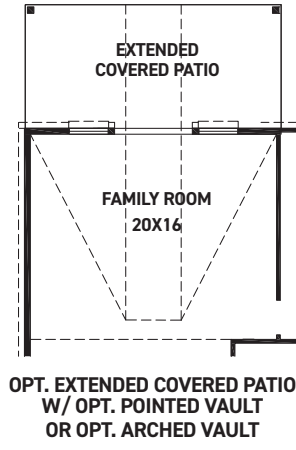

ELEVATION A

ELEVATION B

ELEVATION C

ELEVATION D

ELEVATION E

REV 04/24 (453D)

These drawings are conceptual only and are for the convenience of reference. They should not be relied upon as representations, express or implied, of the final detail of the residences. The builder expressly reserves the right to make modifications, revisions, and changes it deems desirable in its sole and absolute discretion. Dimensions and square footages are approximate and may vary with actual construction. Due to design and footage requirements not all options/elevations are available in all locations.

newmarkhomes.com

FEATURES:

- 2,650 SQUARE FT.
- 5 BEDROOM
- 4 BATHROOM
- 2 CAR GARAGE

REV 04/24 (453D)

These drawings are conceptual only and are for the convenience of reference. They should not be relied upon as representations, express or implied, of the final detail of the residences. The builder expressly reserves the right to make modifications, revisions, and changes it deems desirable in its sole and absolute discretion. Dimensions and square footages are approximate and may vary with actual construction. Due to design and footage requirements not all options/elevations are available in all locations.