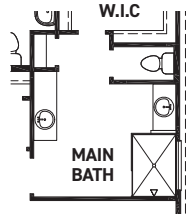

newmarkhomes.com

Presidio

FIRST FLOOR PLAN

SECOND FLOOR PLAN

FEATURES:

- 2556 SQUARE FT.
- 4 BEDROOM
- 2 1/2 BATHROOM
- 2 CAR GARAGE

OPT. ENLARGED MAIN SHOWER

OPT. COVERED BALCONY

OPT. CORNER FIREPLACE

OPT. BEDROOM 5/
BATH 4 @ LIVING

OPT. RETREAT/
POWDER @ STORAGE
+239 SQ. FT.

OPT. BEDROOM 6/
BATH 5 @ STORAGE
+239 SQ. FT.

OPT. FINISHED
STORAGE
+239 SQ. FT.

OPT. BATH 3

REV 08/23 (451P)