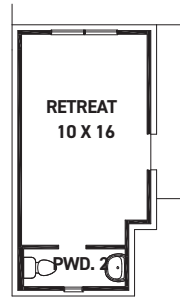

newmarkhomes.com

Presidio

FIRST FLOOR PLAN

SECOND FLOOR PLAN

FEATURES:

- 2556 SQUARE FT.
- 4 BEDROOM
- 2 1/2 BATHROOM
- 2 CAR GARAGE

OPT. ENLARGED MAIN SHOWER

OPT. COVERED BALCONY

OPT. CORNER FIREPLACE

OPT. BEDROOM 5/
BATH 4 @ LIVING

OPT. RETREAT/
POWDER @ STORAGE
+239 SQ. FT.

OPT. BEDROOM 6/
BATH 5 @ STORAGE
+239 SQ. FT.

OPT. FINISHED
STORAGE
+239 SQ. FT.

OPT. BATH 3

REV 08/23 (451P)