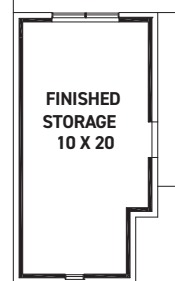

newmarkhomes.com

Presidio

FIRST FLOOR PLAN

SECOND FLOOR PLAN

FEATURES:

- 2556 SQUARE FT.
- 4 BEDROOM
- 2 1/2 BATHROOM
- 2 CAR GARAGE

OPT. ENLARGED MAIN SHOWER

OPT. COVERED BALCONY

OPT. CORNER FIREPLACE

OPT. BEDROOM 5/
BATH 4 @ LIVING

OPT. RETREAT/
POWDER @ STORAGE
+239 SQ. FT.

OPT. BEDROOM 6/
BATH 5 @ STORAGE
+239 SQ. FT.

OPT. FINISHED
STORAGE
+239 SQ. FT.

OPT. BATH 3

REV 08/23 (451P)