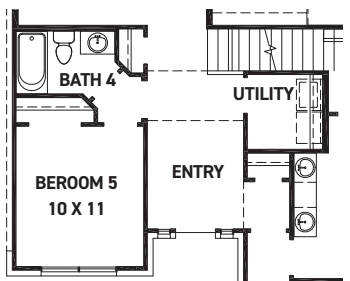

newmarkhomes.com

Presidio

FIRST FLOOR PLAN

SECOND FLOOR PLAN

FEATURES:

- 2556 SQUARE FT.
- 4 BEDROOM
- 2 1/2 BATHROOM
- 2 CAR GARAGE

OPT. ENLARGED MAIN SHOWER

OPT. COVERED BALCONY

OPT. CORNER FIREPLACE

OPT. BEDROOM 5/
BATH 4 @ LIVING

OPT. RETREAT/
POWDER @ STORAGE
+239 SQ. FT.

OPT. BEDROOM 6/
BATH 5 @ STORAGE
+239 SQ. FT.

OPT. FINISHED
STORAGE
+239 SQ. FT.

OPT. BATH 3

REV 08/23 (451P)