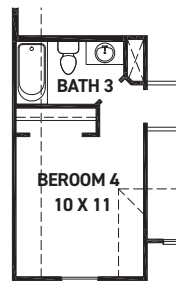

newmarkhomes.com

Presidio

FIRST FLOOR PLAN

SECOND FLOOR PLAN

FEATURES:

- 2556 SQUARE FT.
- 4 BEDROOM
- 2 1/2 BATHROOM
- 2 CAR GARAGE

OPT. ENLARGED MAIN SHOWER

OPT. COVERED BALCONY

OPT. CORNER FIREPLACE

OPT. BEDROOM 5/
BATH 4 @ LIVING

OPT. RETREAT/
POWDER @ STORAGE
+239 SQ. FT.

OPT. BEDROOM 6/
BATH 5 @ STORAGE
+239 SQ. FT.

OPT. FINISHED
STORAGE
+239 SQ. FT.

OPT. BATH 3

REV 08/23 (451P)