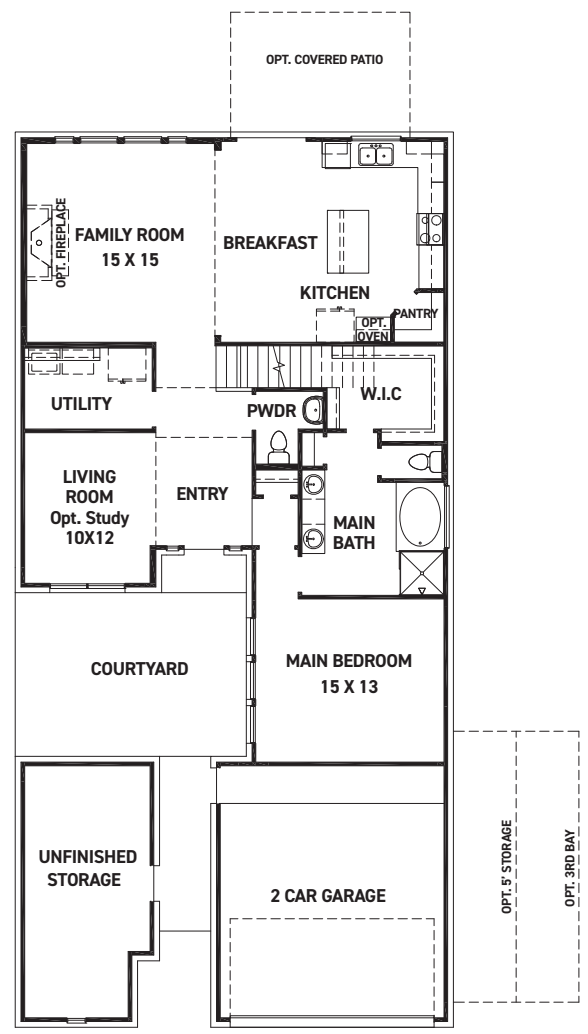

Just Reduced

Plan Your Visit

18422 Lilac Woods Trail

Cypress, TX 77433 | MLS #80583287
\$559,425

Sq Ft	Beds	Baths	Stories	Garage
2,556	4	3	2	2

The Presidio Plan by Newmark Homes is impressive! With its elegant courtyard design, striking entrance, chef's kitchen, 4 spacious bedrooms, ample natural light throughout and separate home office space, it offers a blend of functional... [READ MORE »](#)

ELEVATION A

ELEVATION B

ELEVATION C

ELEVATION D

REV 08/23 (451P)

These drawings are conceptual only and are for the convenience of reference. They should not be relied upon as representations, express or implied, of the final detail of the residences. The builder expressly reserves the right to make modifications, revisions, and changes it deems desirable in its sole and absolute discretion. Dimensions and square footages are approximate and may vary with actual construction. Due to design and footage requirements not all options/elevations are available in all locations.

newmarkhomes.com

Presidio

FIRST FLOOR PLAN

SECOND FLOOR PLAN

FEATURES:

- 2556 SQUARE FT.
- 4 BEDROOM
- 2 1/2 BATHROOM
- 2 CAR GARAGE

OPT. ENLARGED MAIN SHOWER

OPT. COVERED BALCONY

OPT. CORNER FIREPLACE

OPT. BEDROOM 5/
BATH 4 @ LIVING

OPT. RETREAT/
POWDER @ STORAGE
+239 SQ. FT.

OPT. BEDROOM 6/
BATH 5 @ STORAGE
+239 SQ. FT.

OPT. FINISHED
STORAGE
+239 SQ. FT.

OPT. BATH 3

REV 08/23 (451P)