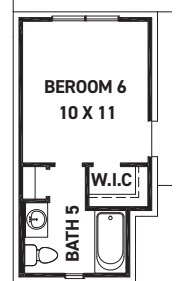

newmarkhomes.com

Presidio

FIRST FLOOR PLAN

SECOND FLOOR PLAN

FEATURES:

- 2556 SQUARE FT.
- 4 BEDROOM
- 2 1/2 BATHROOM
- 2 CAR GARAGE

OPT. ENLARGED MAIN SHOWER

OPT. COVERED BALCONY

OPT. CORNER FIREPLACE

OPT. BEDROOM 5/
BATH 4 @ LIVING

OPT. RETREAT/
POWDER @ STORAGE
+239 SQ. FT.

OPT. BEDROOM 6/
BATH 5 @ STORAGE
+239 SQ. FT.

OPT. FINISHED
STORAGE
+239 SQ. FT.

OPT. BATH 3

REV 08/23 (451P)