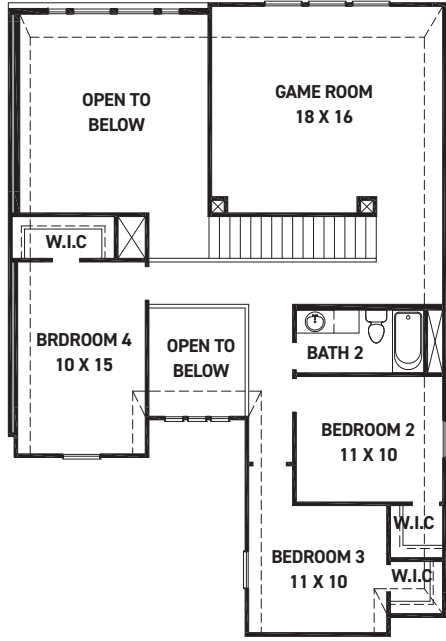

Just Reduced

Plan Your Visit

18422 Lilac Woods Trail

Cypress, TX 77433 | MLS #80583287
\$559,425

Sq Ft	Beds	Baths	Stories	Garage
2,556	4	3	2	2

The Presidio Plan by Newmark Homes is impressive! With its elegant courtyard design, striking entrance, chef's kitchen, 4 spacious bedrooms, ample natural light throughout and separate home office space, it offers a blend of functional... [READ MORE »](#)

ELEVATION A

ELEVATION B

ELEVATION C

ELEVATION D

REV 08/23 (451P)

These drawings are conceptual only and are for the convenience of reference. They should not be relied upon as representations, express or implied, of the final detail of the residences. The builder expressly reserves the right to make modifications, revisions, and changes it deems desirable in its sole and absolute discretion. Dimensions and square footages are approximate and may vary with actual construction. Due to design and footage requirements not all options/elevations are available in all locations.

newmarkhomes.com

Presidio

FIRST FLOOR PLAN

SECOND FLOOR PLAN

FEATURES:

- 2556 SQUARE FT.
- 4 BEDROOM
- 2 1/2 BATHROOM
- 2 CAR GARAGE

OPT. ENLARGED MAIN SHOWER

OPT. COVERED BALCONY

OPT. CORNER FIREPLACE

OPT. BEDROOM 5/
BATH 4 @ LIVING

OPT. RETREAT/
POWDER @ STORAGE
+239 SQ. FT.

OPT. BEDROOM 6/
BATH 5 @ STORAGE
+239 SQ. FT.

OPT. FINISHED
STORAGE
+239 SQ. FT.

OPT. BATH 3

REV 08/23 (451P)