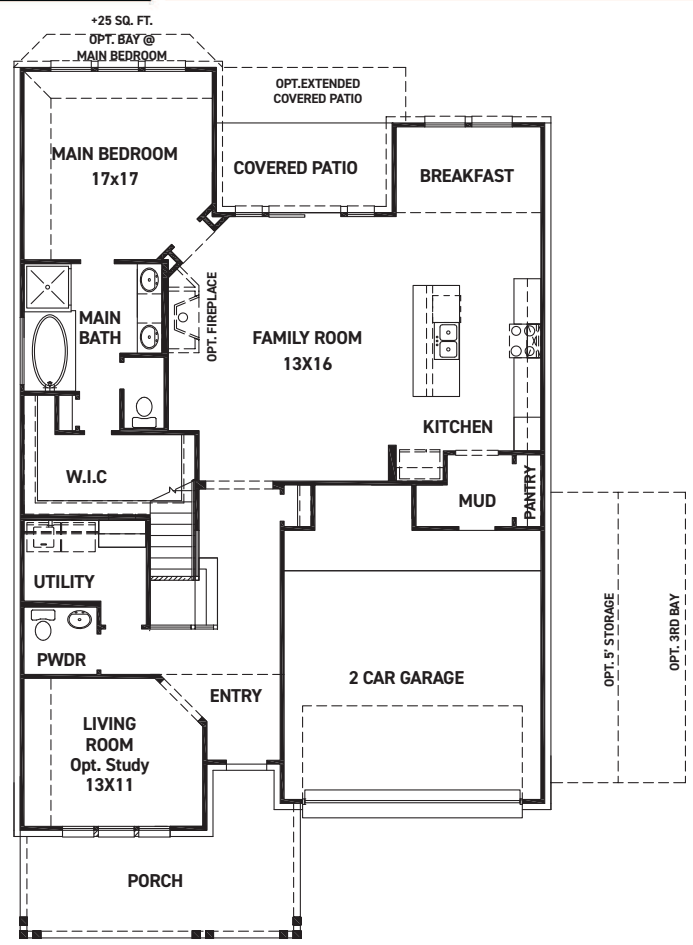

The Rockwell floorplan sounds like a dream home with its scenic views, spacious layout, and luxurious features. Move into this stunning home today with a flex cash allowance, plus up to an additional \$7,000 in closing cost contribution... [READ MORE »](#)

ELEVATION 6

ELEVATION 7

REV 07/23(5037)

These drawings are conceptual only and are for the convenience of reference. They should not be relied upon as representations, express or implied, of the final detail of the residences. The builder expressly reserves the right to make modifications, revisions, and changes it deems desirable in its sole and absolute discretion. Dimensions and square footages are approximate and may vary with actual construction. Due to design and footage requirements not all options/elevations are available in all locations.

newmarkhomes.com

FIRST FLOOR PLAN

SECOND FLOOR PLAN

- FEATURES:**
- 2,302 SQUARE FT.
 - 3 BEDROOM
 - 2 1/2 BATHROOM
 - 2 CAR GARAGE

REV 07/23 (503)

These drawings are conceptual only and are for the convenience of reference. They should not be relied upon as representations, express or implied, of the final detail of the residences. The builder expressly reserves the right to make modifications, revisions, and changes it deems desirable in its sole and absolute discretion. Dimensions and square footages are approximate and may vary with actual construction. Due to design and footage requirements not all options/elevations are available in all locations.