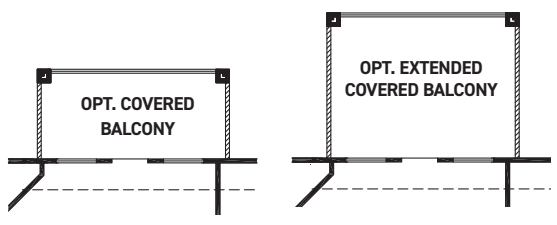

newmarkhomes.com

FIRST FLOOR PLAN

SECOND FLOOR PLAN

- FEATURES:**
- 2,302 SQUARE FT.
 - 3 BEDROOM
 - 2 1/2 BATHROOM
 - 2 CAR GARAGE

REV 07/23 (503)

These drawings are conceptual only and are for the convenience of reference. They should not be relied upon as representations, express or implied, of the final detail of the residences. The builder expressly reserves the right to make modifications, revisions, and changes it deems desirable in its sole and absolute discretion. Dimensions and square footages are approximate and may vary with actual construction. Due to design and footage requirements not all options/elevations are available in all locations.