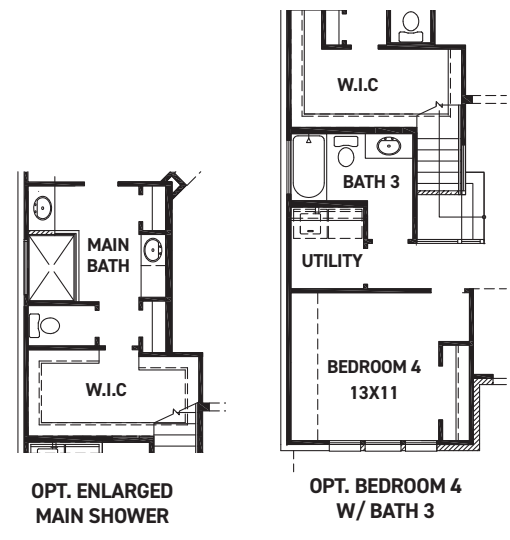

newmarkhomes.com

FIRST FLOOR PLAN

SECOND FLOOR PLAN

- FEATURES:**
- 2,302 SQUARE FT.
 - 3 BEDROOM
 - 2 1/2 BATHROOM
 - 2 CAR GARAGE

REV 07/23 (503)

These drawings are conceptual only and are for the convenience of reference. They should not be relied upon as representations, express or implied, of the final detail of the residences. The builder expressly reserves the right to make modifications, revisions, and changes it deems desirable in its sole and absolute discretion. Dimensions and square footages are approximate and may vary with actual construction. Due to design and footage requirements not all options/elevations are available in all locations.