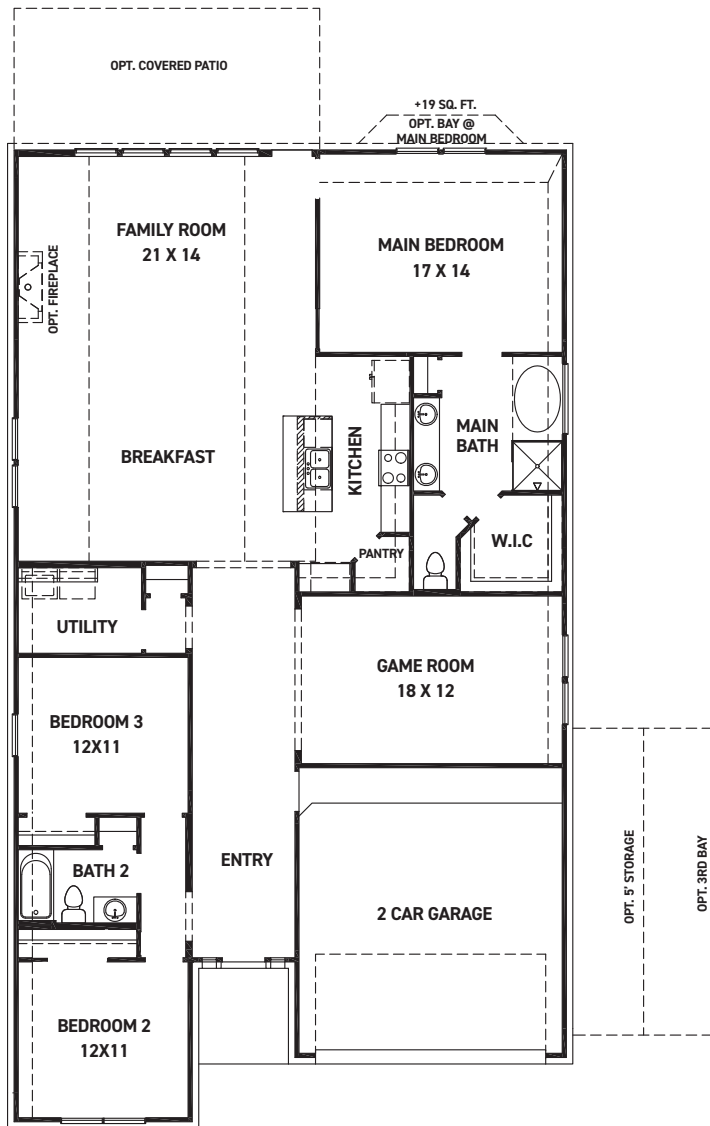

## 032 Teakmill Trail

San Marcos, TX 78666

\$524,990

	Beds	Baths	Stories	Garage
2,185	3	2.5	1	2

**ELEVATION 1**

**ELEVATION 2**

**ELEVATION 3**

**ELEVATION 4**

**ELEVATION 5**

REV 08/23 (5041)

These drawings are conceptual only and are for the convenience of reference. They should not be relied upon as representations, express or implied, of the final detail of the residences. The builder expressly reserves the right to make modifications, revisions, and changes it deems desirable in its sole and absolute discretion. Dimensions and square footages are approximate and may vary with actual construction. Due to design and footage requirements not all options/elevations are available in all locations.

[newmarkhomes.com](http://newmarkhomes.com)

FIRST FLOOR PLAN

**FEATURES:**

- 2185 SQUARE FT.
- 3 BEDROOM
- 2 BATHROOM
- 2 CAR GARAGE

OPT. STUDY

OPT. STUDY  
W/POWDER ROOM

OPT. BEDROOM 4

OPT. BEDROOM 4  
W/BATH 3