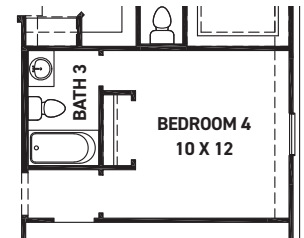

[newmarkhomes.com](http://newmarkhomes.com)

FIRST FLOOR PLAN

**FEATURES:**

- 2185 SQUARE FT.
- 3 BEDROOM
- 2 BATHROOM
- 2 CAR GARAGE

OPT. STUDY

OPT. STUDY  
W/POWDER ROOM

OPT. BEDROOM 4

OPT. BEDROOM 4  
W/BATH 3

OPT. ENLARGED  
MAIN SHOWER

OPT. BEDROOM 4  
W/POWDER ROOM

REV 08/23(5041)

These drawings are conceptual only and are for the convenience of reference. They should not be relied upon as representations, express or implied, of the final detail of the residences. The builder expressly reserves the right to make modifications, revisions, and changes it deems desirable in its sole and absolute discretion. Dimensions and square footages are approximate and may vary with actual construction. Due to design and footage requirements not all options/elevations are available in all locations.