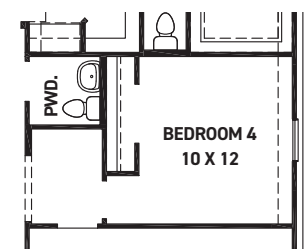

[newmarkhomes.com](http://newmarkhomes.com)

FIRST FLOOR PLAN

**FEATURES:**

- 2185 SQUARE FT.
- 3 BEDROOM
- 2 BATHROOM
- 2 CAR GARAGE

OPT. STUDY

OPT. STUDY  
W/POWDER ROOM

OPT. BEDROOM 4

OPT. BEDROOM 4  
W/BATH 3

OPT. ENLARGED  
MAIN SHOWER

OPT. BEDROOM 4  
W/POWDER ROOM

REV 08/23(5041)

These drawings are conceptual only and are for the convenience of reference. They should not be relied upon as representations, express or implied, of the final detail of the residences. The builder expressly reserves the right to make modifications, revisions, and changes it deems desirable in its sole and absolute discretion. Dimensions and square footages are approximate and may vary with actual construction. Due to design and footage requirements not all options/elevations are available in all locations.