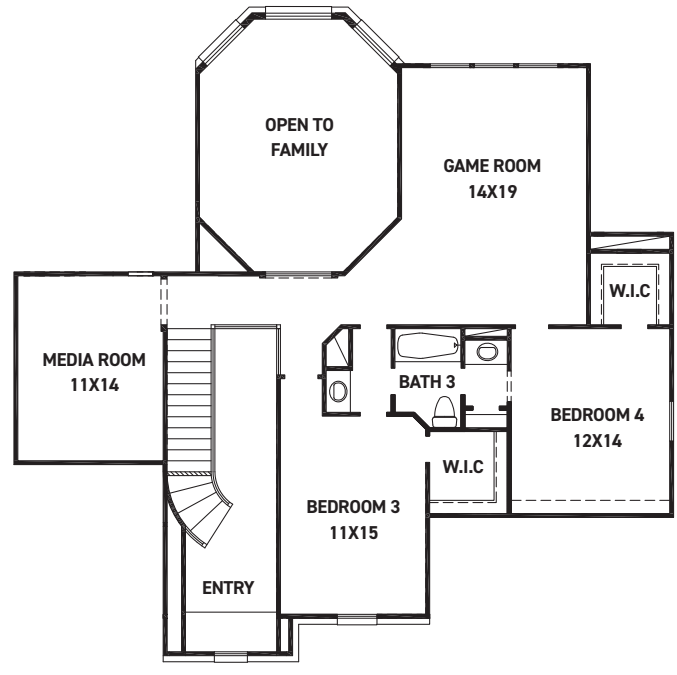

4431 Southpoint Way

Fulshear, TX 77441 | MLS #97577045

\$699,000

Sq Ft	Beds	Baths	Stories	Garage
3,210	4	4.5	2	3

Welcome to one of Newmark's newest plans, the Como, a 4 bedroom home with 4.5 baths and a 3-car garage on a 60 ft. lot. The main level boasts 2 spacious bedrooms, providing convenience and versatility. A study provides a perfect space ...

ELEVATION 1

ELEVATION 2

ELEVATION 3

REV 07/23 (6031)

These drawings are conceptual only and are for the convenience of reference. They should not be relied upon as representations, express or implied, of the final detail of the residences. The builder expressly reserves the right to make modifications, revisions, and changes it deems desirable in its sole and absolute discretion. Dimensions and square footages are approximate and may vary with actual construction. Due to design and footage requirements not all options/elevations are available in all locations.

newmarkhomes.com

FEATURES:

- 3,210 SQUARE FT.
- 4 BEDROOM
- 3 BATHROOM
- 3 CAR GARAGE

REV 07/23(6031)

These drawings are conceptual only and are for the convenience of reference. They should not be relied upon as representations, express or implied, of the final detail of the residences. The builder expressly reserves the right to make modifications, revisions, and changes it deems desirable in its sole and absolute discretion. Dimensions and square footages are approximate and may vary with actual construction. Due to design and footage requirements not all options/elevations are available in all locations.