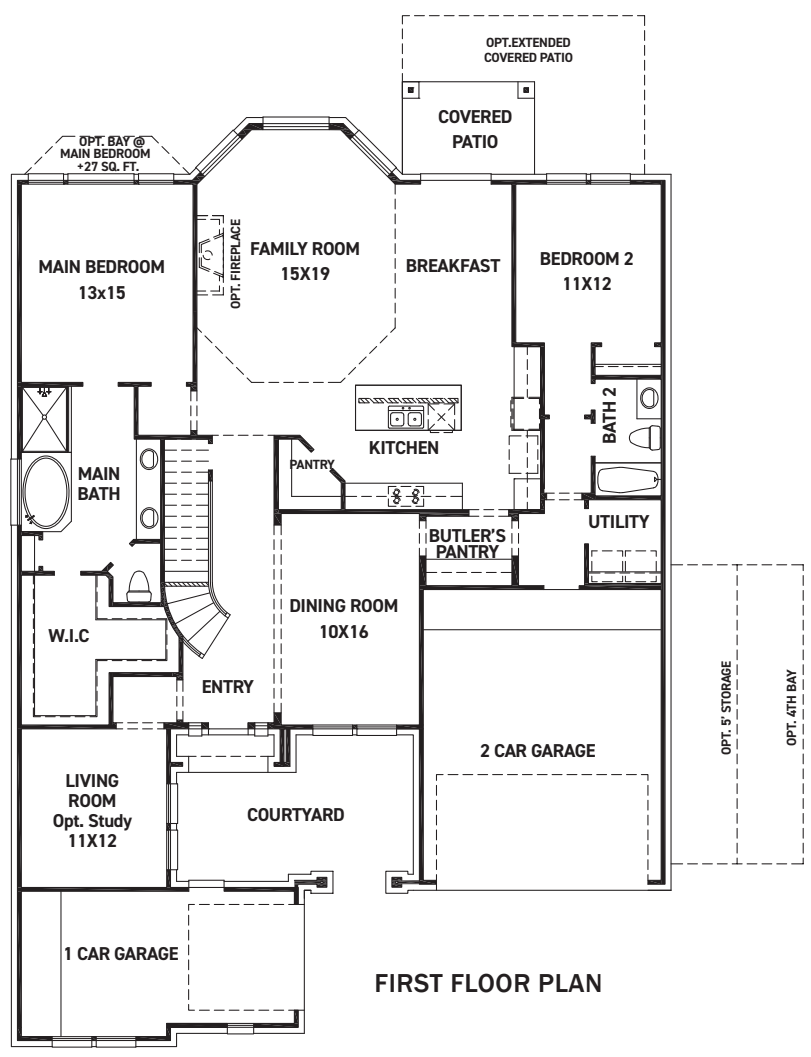

4431 Southpoint Way

Fulshear, TX 77441 | MLS #97577045

\$699,000

Sq Ft	Beds	Baths	Stories	Garage
3,210	4	4.5	2	3

Welcome to one of Newmark's newest plans, the Como, a 4 bedroom home with 4.5 baths and a 3-car garage on a 60 ft. lot. The main level boasts 2 spacious bedrooms, providing convenience and versatility. A study provides a perfect space ...

ELEVATION 1

ELEVATION 2

ELEVATION 3

REV 07/23 (6031)

These drawings are conceptual only and are for the convenience of reference. They should not be relied upon as representations, express or implied, of the final detail of the residences. The builder expressly reserves the right to make modifications, revisions, and changes it deems desirable in its sole and absolute discretion. Dimensions and square footages are approximate and may vary with actual construction. Due to design and footage requirements not all options/elevations are available in all locations.

newmarkhomes.com

FEATURES:

- 3,210 SQUARE FT.
- 4 BEDROOM
- 3 BATHROOM
- 3 CAR GARAGE

REV 07/23(6031)

These drawings are conceptual only and are for the convenience of reference. They should not be relied upon as representations, express or implied, of the final detail of the residences. The builder expressly reserves the right to make modifications, revisions, and changes it deems desirable in its sole and absolute discretion. Dimensions and square footages are approximate and may vary with actual construction. Due to design and footage requirements not all options/elevations are available in all locations.