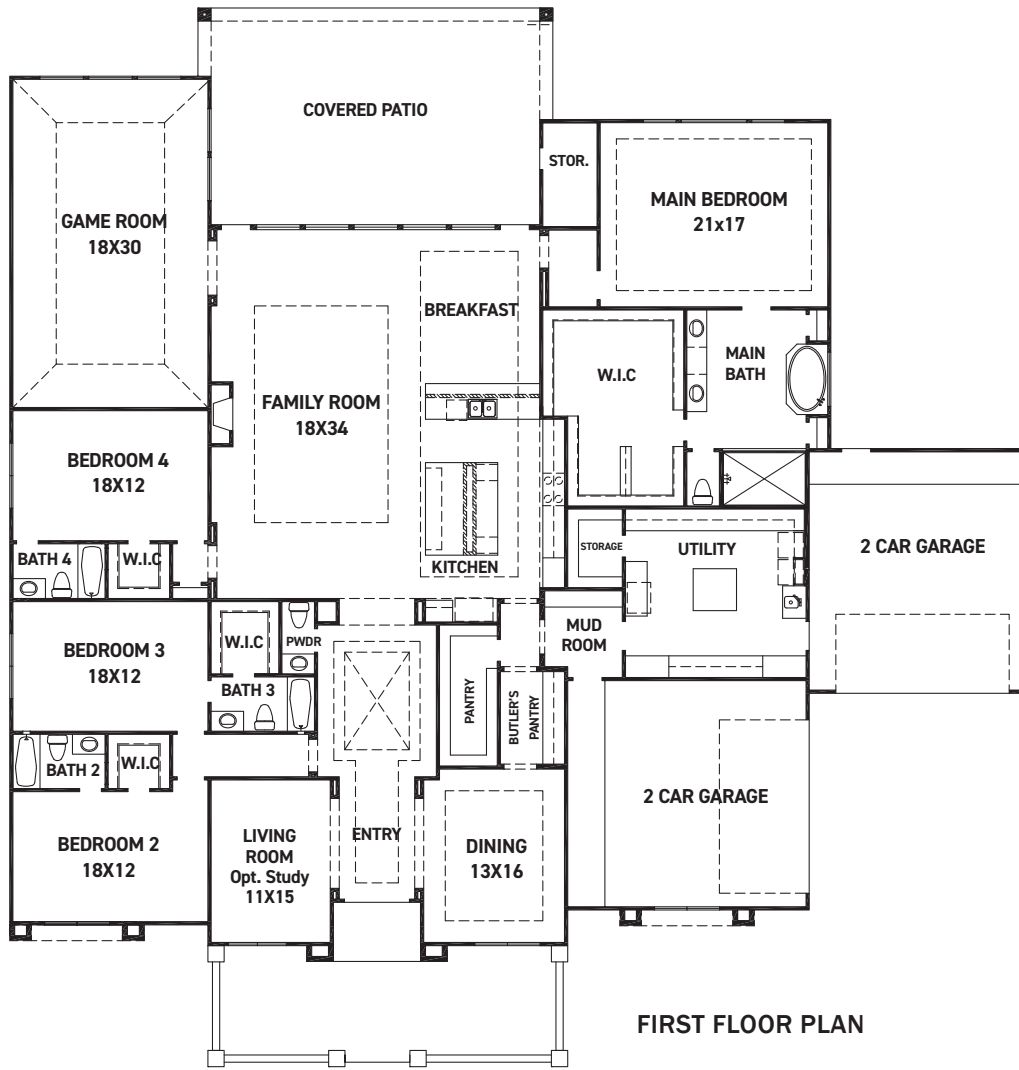

FEDRICK HARRIS
ESTATE HOMES

December 03, 2024

Grand Villa Medic

FEATURES:

- 4,803 SQUARE FT.
- 4 BEDROOM
- 5 1/2 BATHROOM
- 4 CAR GARAGE

REV 07/24(105E)

These drawings are conceptual only and are for the convenience of reference. They should not be relied upon as representations, express or implied, of the final detail of the residences. The builder expressly reserves the right to make modifications, revisions, and changes it deems desirable in its sole and absolute discretion. Dimensions and square footages are approximate and may vary with actual construction.