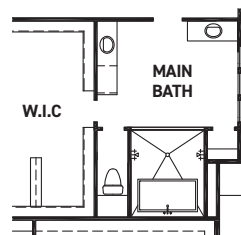

FEDRICK HARRIS
ESTATE HOMES

December 03, 2024

Grand Villa Medic

FEATURES:

- 4,803 SQUARE FT.
- 4 BEDROOM
- 5 1/2 BATHROOM
- 4 CAR GARAGE

REV 07/24(105E)

These drawings are conceptual only and are for the convenience of reference. They should not be relied upon as representations, express or implied, of the final detail of the residences. The builder expressly reserves the right to make modifications, revisions, and changes it deems desirable in its sole and absolute discretion. Dimensions and square footages are approximate and may vary with actual construction.