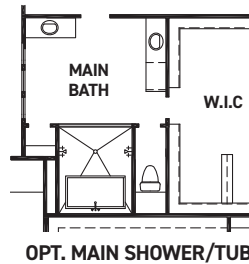

FEDRICK HARRIS
ESTATE HOMES

July 15, 2024

Grand Villa Medic

FEATURES:

- 4,803 SQUARE FT.
- 4 BEDROOM
- 5 1/2 BATHROOM
- 4 CAR GARAGE

REV 01/24(105E)

These drawings are conceptual only and are for the convenience of reference. They should not be relied upon as representations, express or implied, of the final detail of the residences. The builder expressly reserves the right to make modifications, revisions, and changes it deems desirable in its sole and absolute discretion. Dimensions and square footages are approximate and may vary with actual construction.