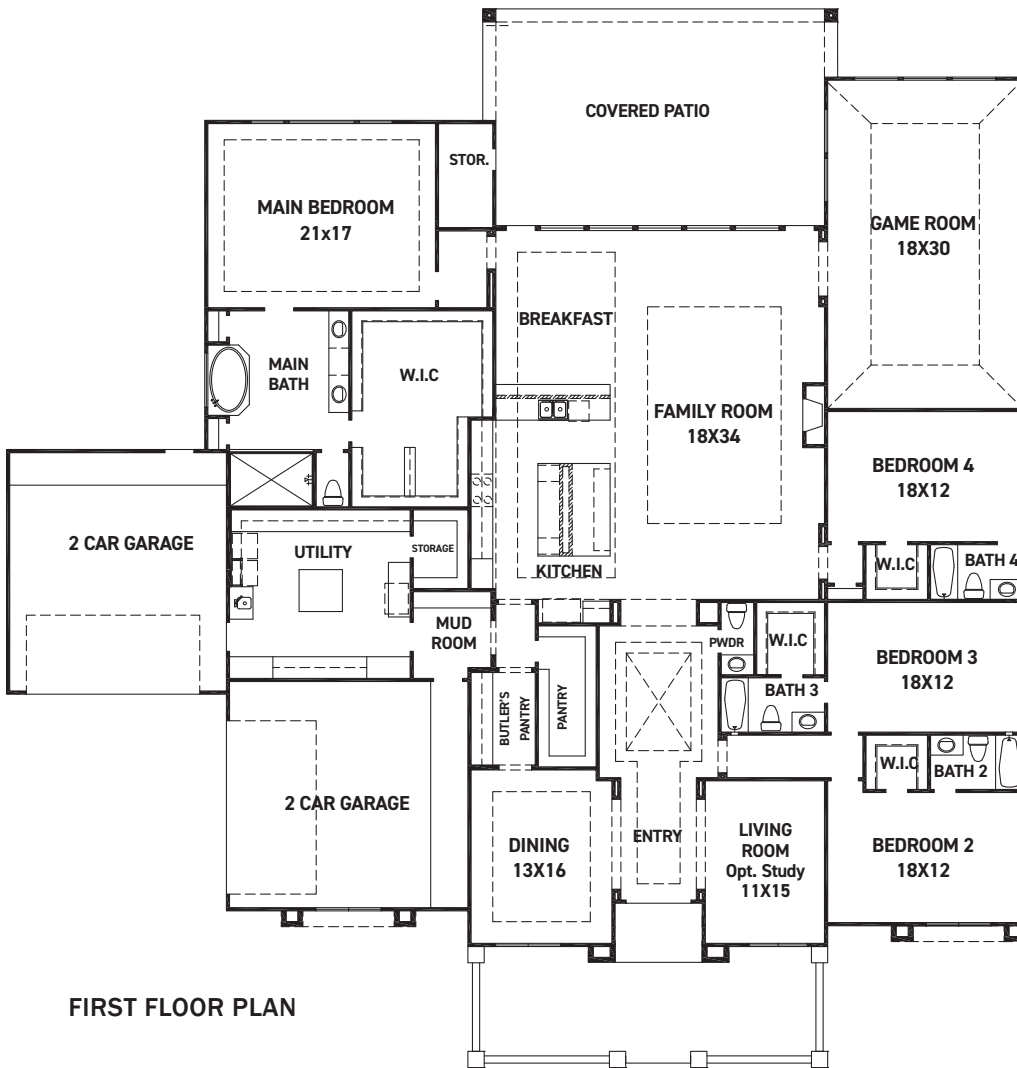

FEDRICK HARRIS
ESTATE HOMES

July 15, 2024

Grand Villa Medic

FEATURES:

- 4,803 SQUARE FT.
- 4 BEDROOM
- 5 1/2 BATHROOM
- 4 CAR GARAGE

REV 01/24(105E)

These drawings are conceptual only and are for the convenience of reference. They should not be relied upon as representations, express or implied, of the final detail of the residences. The builder expressly reserves the right to make modifications, revisions, and changes it deems desirable in its sole and absolute discretion. Dimensions and square footages are approximate and may vary with actual construction.