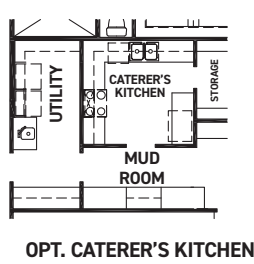

FEDRICK HARRIS
ESTATE HOMES

July 15, 2024

Grand Villa Medic

FEATURES:

- 4,803 SQUARE FT.
- 4 BEDROOM
- 5 1/2 BATHROOM
- 4 CAR GARAGE

REV 01/24(105E)

These drawings are conceptual only and are for the convenience of reference. They should not be relied upon as representations, express or implied, of the final detail of the residences. The builder expressly reserves the right to make modifications, revisions, and changes it deems desirable in its sole and absolute discretion. Dimensions and square footages are approximate and may vary with actual construction.