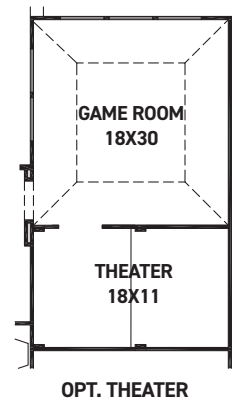

FEDRICK HARRIS
ESTATE HOMES

July 15, 2024

Grand Villa Medic

FEATURES:

- 4,803 SQUARE FT.
- 4 BEDROOM
- 5 1/2 BATHROOM
- 4 CAR GARAGE

REV 01/24(105E)

These drawings are conceptual only and are for the convenience of reference. They should not be relied upon as representations, express or implied, of the final detail of the residences. The builder expressly reserves the right to make modifications, revisions, and changes it deems desirable in its sole and absolute discretion. Dimensions and square footages are approximate and may vary with actual construction.