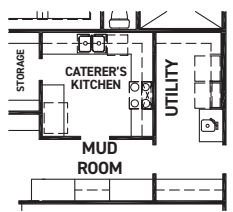

FEDRICK HARRIS
ESTATE HOMES

December 03, 2024

Grand Villa Medic

FEATURES:

- 4,803 SQUARE FT.
- 4 BEDROOM
- 5 1/2 BATHROOM
- 4 CAR GARAGE

REV 07/24(105E)

These drawings are conceptual only and are for the convenience of reference. They should not be relied upon as representations, express or implied, of the final detail of the residences. The builder expressly reserves the right to make modifications, revisions, and changes it deems desirable in its sole and absolute discretion. Dimensions and square footages are approximate and may vary with actual construction.