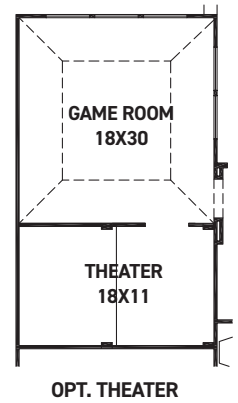

FEDRICK HARRIS
ESTATE HOMES

December 03, 2024

Grand Villa Medic

FEATURES:

- 4,803 SQUARE FT.
- 4 BEDROOM
- 5 1/2 BATHROOM
- 4 CAR GARAGE

REV 07/24(105E)

These drawings are conceptual only and are for the convenience of reference. They should not be relied upon as representations, express or implied, of the final detail of the residences. The builder expressly reserves the right to make modifications, revisions, and changes it deems desirable in its sole and absolute discretion. Dimensions and square footages are approximate and may vary with actual construction.